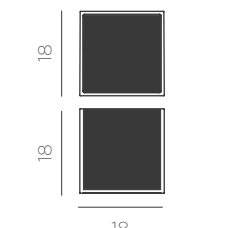

WALLY SQUARE 12X12X12

SOLAR

- IP65 Outdoor use
- Solar Charge
- Warm Light (included)
- 500 lm
- Remote control (included)
- Twilight sensor

REF: LUMWLC012XXSPNW

- Motion sensor
- Solar panel included
- Recycled Plastic
- Packaging: 13,3 x 13,3 x 13,7 cm
- Gross Weight (with packaging): 0,335kg

12

Dimensions (cm)

WALLY SQUARE POT 12X12X12

- IP65 Outdoor use
- Artificial plants included
- 1,33 L

REF: JDNWAP012BXNLNW

- Recycled Plastic
- Packaging: 13,5 x 12,8 x 12,8 cm
- Gross Weight (with packaging): 0,4kg

12

Dimensions (cm)

WALLY RECTANGULAR 12X12X18

SOLAR

- IP65 Outdoor use
- Solar Charge
- Warm Light (included)
- 500 lm
- Remote control (included)
- Twilight sensor

REF: LUMWLP012XXSPNW

- Motion sensor
- Solar panel included
- Recycled Plastic
- Packaging: 13,3 x 13,3 x 19,7 cm
- Gross Weight (with packaging): 0,45kg

12

Dimensions (cm)

WALLY SQUARE 18X18X18

SOLAR

- IP65 Outdoor use
- Solar Charge
- Warm Light (included)
- 1000 lm
- Remote control (included)
- Twilight sensor

REF: LUMWLC018XXSPNW

- Motion sensor
- Solar panel included
- Recycled Plastic
- Packaging: 19,3 x 19,3 x 19,7 cm
- Gross Weight (with packaging): 0,72kg

18

Dimensions (cm)

WALLY SQUARE POT 18X18X18

- IP65 Outdoor use
- Artificial plants included
- 1,8 L

REF: JDNWAP018BXNLNW

- Recycled Plastic
- Packaging: 19,5 x 19 x 19,5 cm
- Gross Weight (with packaging): 0,72kg

18

Dimensions (cm)

Wally Square