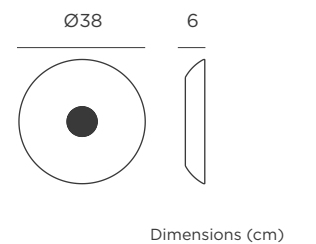

REF: LUMPK040XXPLNW

- 🎵 Play Music
- 🌊 Floating, not submersible
- M Polyethylene
- ☞ Packaging: 39,5 x 6,5 x 39,5 cm
- 📦 Gross Weight (with packaging): 2,65kg
- 🔗 Up to two Play Disk can be connected

Dimensions (cm)