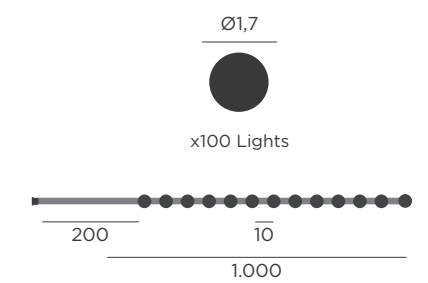

GRISELDA GARLAND

SOLAR & CABLE

- IP44 Outdoor use
- Solar battery + Cable
- Warm Light (included)
- Im NA
- Solar panel included

REF: LUMGRL010XXSCNW

- Twilight sensor
- M PVC | PP
- Packaging: 17 x 9 x 10 cm
- Gross Weight (with packaging): 0,6kg