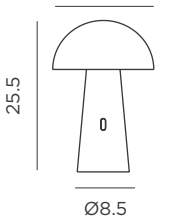

SHITAKE

RECHARGEABLE BATTERY

- IP44 Outdoor & Indoor use
- Rechargeable Battery Electric Charge (Power adapter not included)
- Warm Light (included)
- lm 450 lm
- Touch control
- M ABS
- Packaging: 18,5 x 17 x 26 cm
- Gross Weight (with packaging): 1,03kg

White | ○ REF: LUMSTK025BXWLNW
Black | ● REF: LUMSTK025NXWLNW

Ø16,5