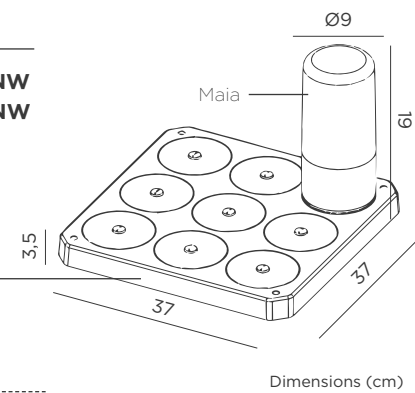

MAIA

RECHARGEABLE BATTERY

- IP44 Outdoor & Indoor use
- 🔌 Rechargeable Battery Electric Charge (Power adapter not included)
- 💡 Warm Light (included)
- 💡 White Light (included)
- 💡 RGB Light (included)
- lm 100 lm
- LED Led tube lighting (included)
- M ABS
- 📦 Packaging: 9,7 x 9,7 x 20,3 cm
- 📦 Gross Weight (with packaging): 0,4kg

- Brass | ● REF: LUMMAI019BRWLNW
- Space grey | ● REF: LUMMAI019GEWLNW

Multi Magnetic Charging Base
(Accessory not included)