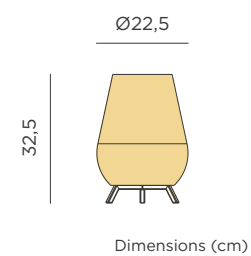

SAONA 30

JUTE CABLE

REF: LUMSAO030XXIXNW

- IP20 Indoor use
- Cable: 150 cm
- ⚠ E27 bulb not included
- 🔘 On / Off Button

- **M** Rattan
- 📦 Packaging: 40 x 27 x 27 cm
- 📦 Gross Weight (with packaging): 1,5kg