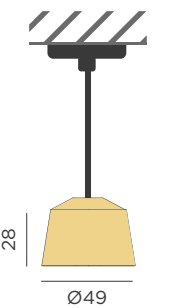

Dimensions (cm)

AMALFI 80

CEILING CANOPY

- IP20 Indoor use
- Cable: 150 cm
- 💡 E27 bulb not included
- 🔗 Hanging product

REF: LUMAMA080XXHINW

- M Rattan
- 📦 Packaging: 80 x 120 x 180 cm
- 📊 Gross Weight (with packaging): 4,28kg