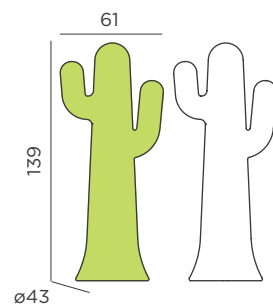

CABLE

- IP65 Outdoor & Indoor use
- Warm Light (included)
- 1.800 lm
- Led tube lighting (included)

White | ☐ REF: LUMPC140OCNW

- M Polyethylene
- Packaging: 44 x 51 x 140 cm
- Gross Weight (with packaging): 7kg

Dimensions (cm)