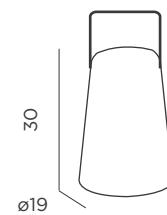

Dimensions (cm)