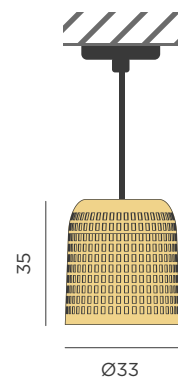

Ø33

Dimensions (cm)

POSITANO 35 HANG BATTERY

RECHARGEABLE BATTERY

- IP54 Outdoor & Indoor use
- Rechargeable Battery Electric Charge (Power adapter not included)
- Warm Light (included)
- lm 900 lm
- Remote control (included)
- Dimmable

REF: LUMPOS035XXHXNW

- Rechargeable bulb Cherry (included)
- Hanging product
- Rope: 300cm
- M Seagrass
- Packaging: 34,4 x 34,4 x 38,1 cm
- Gross Weight (with packaging): 1,34kg