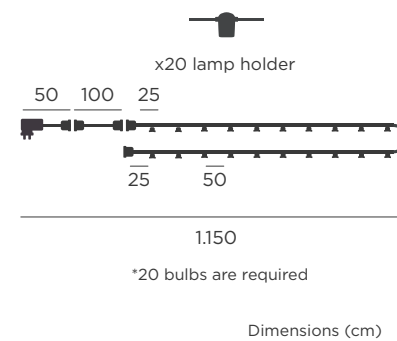

ALLEGRA 220V GARLAND

CABLE

REF: LUMALL220NXOXNW

- IP44 Outdoor & Indoor use
- E27 Lamp Sockets for 220V Bulbs (Bulbs Not Included)
- Connectable

- M PVC
- Packaging: 15 x 28,5 x 15 cm
- Gross Weight (with packaging): 1,8 kg