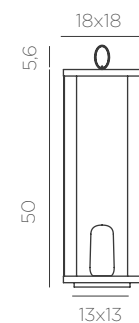

Dimensions (cm)