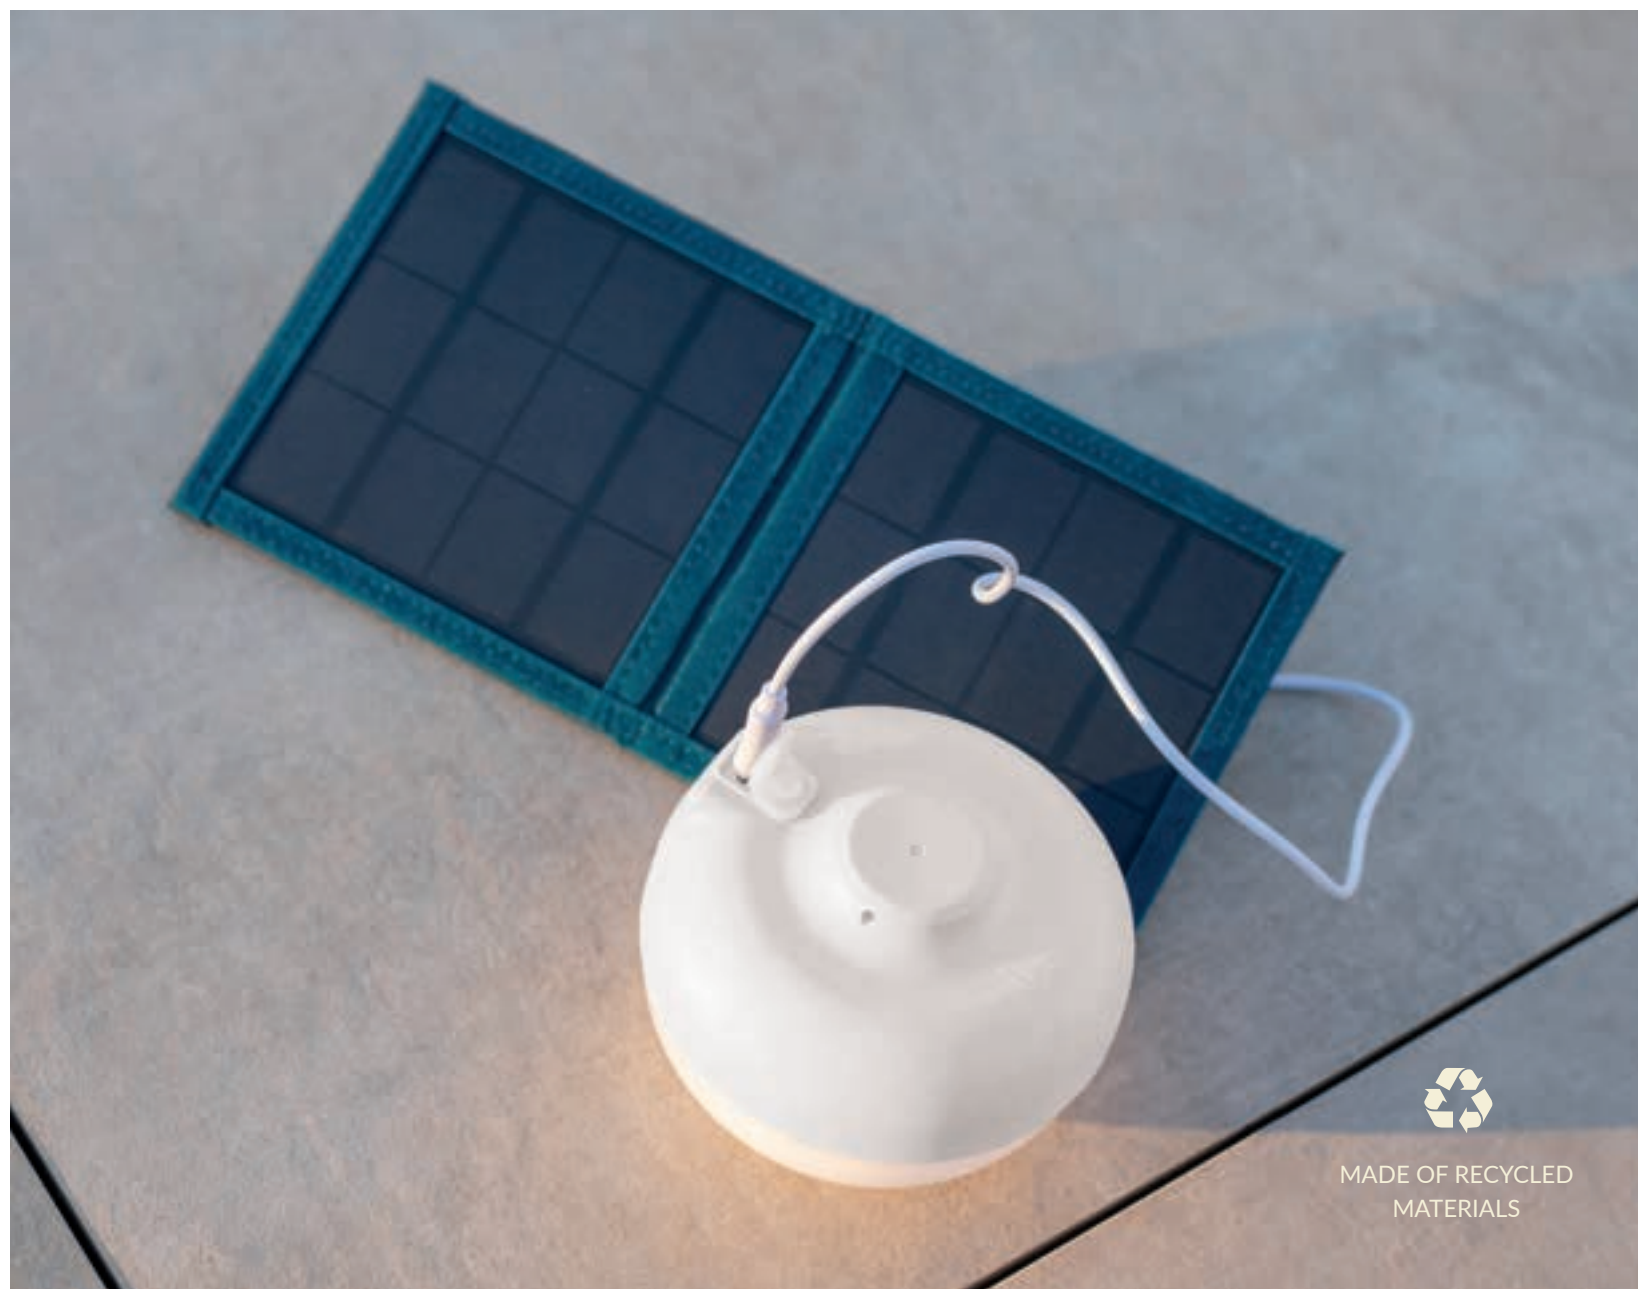

White | ○ REF: LUMCHE011BCWLNW

Dimensions (cm)

Solar Cherry

SOLAR CHERRY

☀️ + 🔋 SOLAR & RECHARGEABLE BATTERY

- IP54 Outdoor & Indoor use
- 🔋 Rechargeable Battery Electric Charge (Power adapter not included)
- 💡 Warm Light (included)
- lm 900 lm
- 📱 Remote control (included)
- 📶 Dimmable
- 🌀 Hanging product
- 🧲 Magnetic surface
- ☀️ Solar panel included
- ♻️ Recycled Plastic
- 📦 Packaging: 13,4 x 13,4 x 10 cm
- 📦 Gross Weight (with packaging): 0,46kg