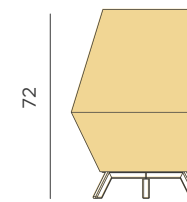

- Dimmable
- Rechargeable bulb Cherry (included)
- Seagrass
- Packaging: 50,4 x 50,4 x 74 cm
- Gross Weight (with packaging): 3,34kg

Ø48

72

Dimensions (cm)

JUTE CABLE

REF: LUMSIS070XXIONW

- IP65 Outdoor & Indoor use
- Warm Light (included)
- White Light (included)
- 610 lm
- Remote control (included)