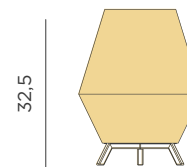

SISINE 30

RECHARGEABLE BATTERY

REF: LUMSIS030XXWLNW

- IP54 Outdoor & Indoor use
- Rechargeable Battery Electric Charge (Power adapter not included)
- Warm Light (included)
- 900 lm
- Remote control (included)

- Dimmable
- Rechargeable bulb Cherry (included)
- Seagrass
- Packaging: 27 x 27 x 40 cm
- Gross Weight (with packaging): 1,37kg

Ø25,5