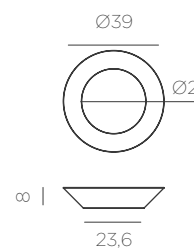

Dimensions (cm)