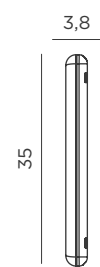

Dimensions (cm)