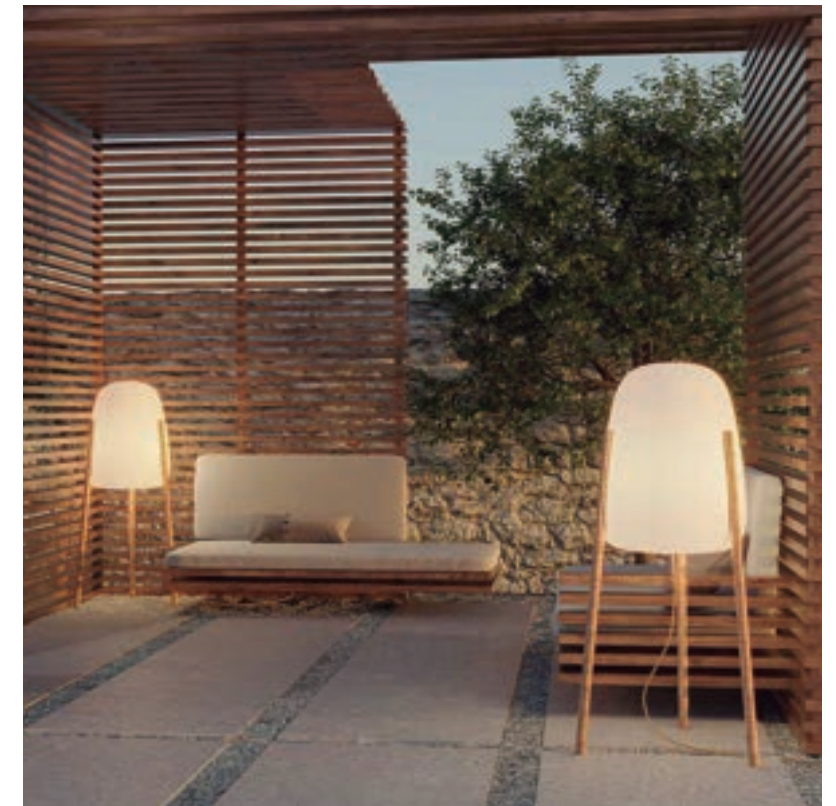

REF: LUMRCK070INOUTNW

-  Dimmable
- M** Beechwood | Polyethylene
-  Packaging: 37,5 x 37,5 x 43 cm
-  Gross Weight (with packaging): 3kg

Dimensions (cm)

ROCKET 70

ROCKET 145

Rocket 145

ROCKET 145

SOLAR & RECHARGEABLE BATTERY