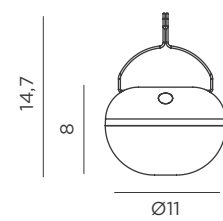

COCO

MAGNETIC PLUG

- Outdoor & Indoor use
- Magnetic Plug
- Warm Light (included)
- RGB Light (included)
- 900 lm
- Remote control (included)

White | REF: LUMCCO011BXFTNW

- Dimmable
- Hanging product
- Floating and submersible
- Recycled Plastic
- Packaging: 11,5 x 9 x 11,5 cm
- Gross Weight (with packaging): 0,5kg

Dimensions (cm)