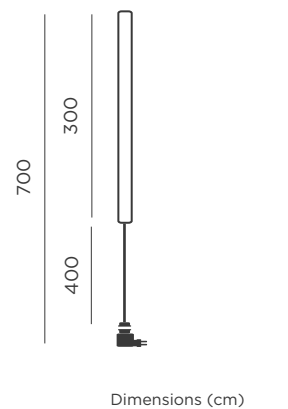

REF: LUMNEO300BXOCNW

- LED Led tube lighting
- M Silicone
- 📦 Packaging: 26,5 X 26,5 X 7 cm
- 📦 Gross Weight (with packaging): 1,5kg