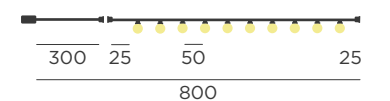

White cable | REF: LUMGBR100BROCNW

- M** PC
- Packaging: 15 x 28 x 38 cm
- Gross Weight (with packaging): 2,05kg

x10 LED bulbs

Dimensions (cm)

Griselda Glossy

GRISELDA GLOSSY GARLAND

SOLAR

- IP44 Outdoor use
- Solar battery
- Warm Light (included)
- Im NA
- Solar panel included