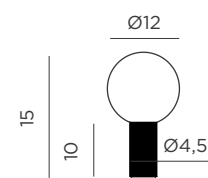

EDY G125

RECHARGEABLE BATTERY

- IP54 Outdoor & Indoor use
- Rechargeable Battery Electric Charge (Power adapter not included)
- Warm Light (included)
- lm 200 lm
- Remote control (included)
- Dimmable
- Hanging product
- Magnetic surface
- Rope: 300 cm
- Recycled Plastic
- Packaging: 13,2 x 13,2 x 23 cm
- Gross Weight (with packaging): 0,5kg

- Black | ● REF: LUMEDY125NXWLNW
- Beige | ● REF: LUMEDY125BEWLNW

Dimensions (cm)