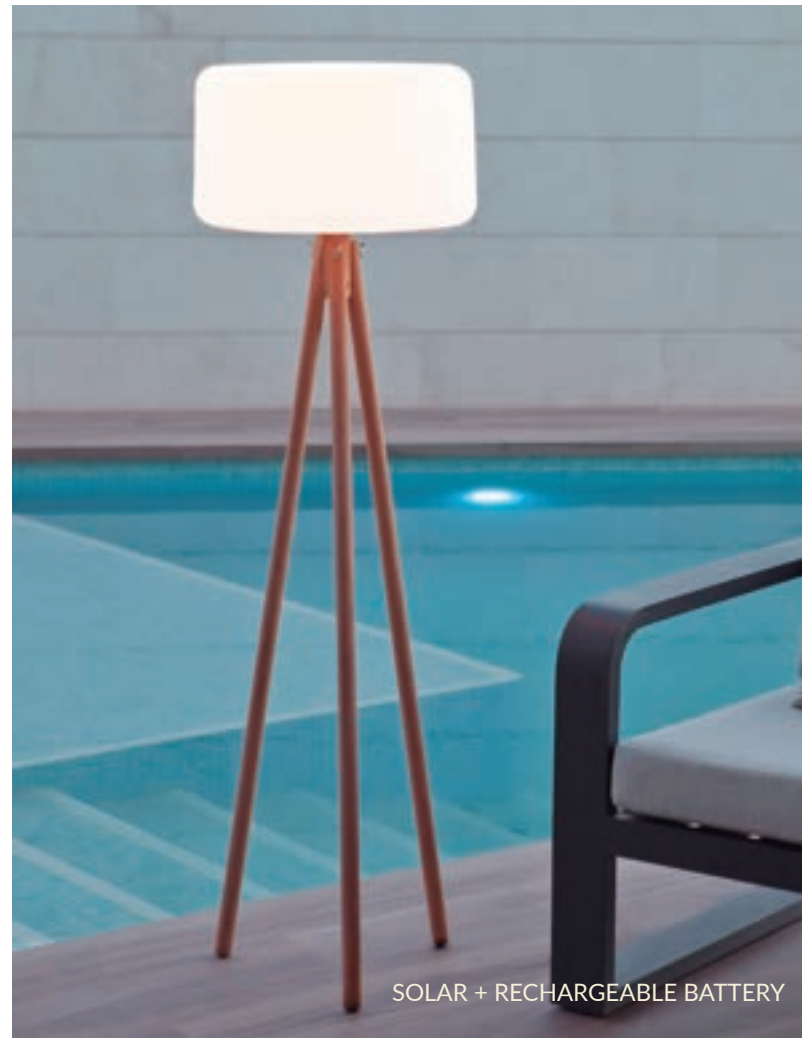

SOLAR + RECHARGEABLE BATTERY

Chloe 140

CHLOE 140

SOLAR & RECHARGEABLE BATTERY

- Outdoor & Indoor use
- Solar + Rechargeable Battery Electric Charge (Power adapter not included)
- Warm Light (included)
- White Light (included)
- RGB Light (included)
- 600 lm