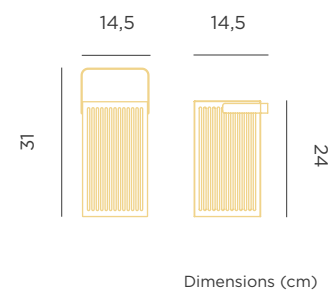

White | REF: LUMKL100TWLNW

- Dimmable
- Led tube lighting (included)
- Polyethylene
- Packaging: 34,2 x 34,2 x 101 cm
- Gross Weight (with packaging): 3,7kg

CABLE

- Outdoor & Indoor use
- White Light (included)
- 1.400 lm
- Led tube lighting (included)
- Polyethylene
- Packaging: 34,2 x 34,2 x 101 cm
- Gross Weight (with packaging): 4,1kg

- Rechargeable bulb Cherry (included)
- Integrated solar panel
- Bamboo | Metal Handle (anthracite colour)
- Packaging: 16 x16 x 25,5 cm
- Gross Weight (with packaging): 1,3kg

Siroco 30

SIROCO 30

RECHARGEABLE BATTERY