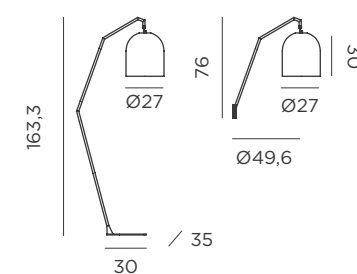

Floor lamp & wall lamp 2 lamps in 1