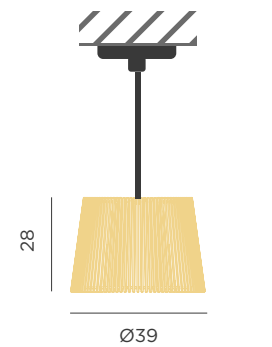

OKINAWA 40 HANG CABLE

CEILING CANOPY

- IP44 Outdoor & Indoor use
- E27 bulb (not included)
- Hanging product (installation required)
- Cable: 200cm

REF: LUMOKH040XXHXNW

- M Bamboo
- Packaging: 39,6 X 39,6 X 31,2 cm
- Gross Weight (with packaging): 2,6kg

Dimensions (cm)

OKINAWA 40 HANG BATTERY

RECHARGEABLE BATTERY

- IP54 Outdoor & Indoor use
- Rechargeable Battery Electric Charge (Power adapter not included)
- Warm Light (included)
- lm 900 lm
- Remote control (included)
- Dimmable

REF: LUMOKH040XXHWNW

- Rechargeable bulb Cherry (included)
- Hanging product
- Rope: 300cm
- M Bamboo
- Packaging: 39,6 X 39,6 X 31,2 cm
- Gross Weight (with packaging): 2,6kg