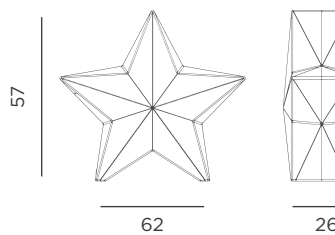

📦 Packaging: 57,5 x 62 x 24,6 cm

📦 Gross Weight (with packaging): 3,2kg

Dimensions (cm)

🔌 CABLE

REF: LUMNV060OFNW

IP65 Outdoor & Indoor use

💡 White Light (included)

lm 600 lm