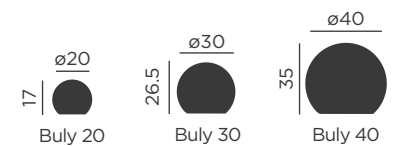

REF: LUMBLO40FTNW

- ☞ Packaging: 36,6 x 40,3 x 40,3 cm
- 📦 Gross Weight (with packaging): 1,9kg

Dimensions (cm)

PLAY DISK 40

RECHARGEABLE BATTERY

- IP67 Outdoor & Indoor use
- Rechargeable Battery Electric Charge (Power adapter not included)
- RGB Light (included)
- 900 lm
- Remote control (included)
- Dimmable

REF: LUMPK040XXPLNW

- 🎵 Play Music
- 🌊 Floating, not submersible
- M Polyethylene
- ☞ Packaging: 39,5 x 6,5 x 39,5 cm
- 📦 Gross Weight (with packaging): 2,65kg
- 🔗 Up to two Play Disk can be connected