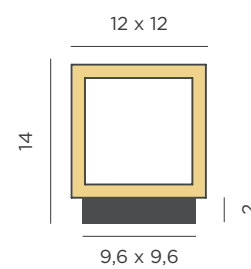

REF: LUMVGA012XXSWNW

-  Hanging product (rope not included)
-  Integrated solar panel
-  Bamboo
-  Packaging: 13 x13 x 14,5 cm
-  Gross Weight (with packaging): 0,4kg

Dimensions (cm)

Jack Lux

JACK 10 LUX

RECHARGEABLE BATTERY