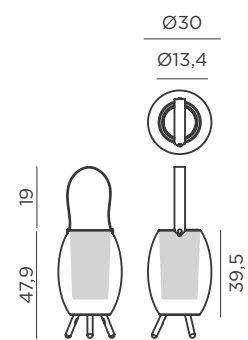

Apolo

APOLO 45

RECHARGEABLE BATTERY

REF: LUMAPLO45XXPLNW

- IP44 Outdoor & Indoor use
- Rechargeable Battery Electric Charge (Power adapter not included)
- White Light (included)
- RGB Light (included)
- 100 lm
- Remote control (included)

- Dimmable
- Play music
- x1 Speaker
- Polyurethane | Synthetic leather handle
- Packaging: 31 x 31 x 48,5 cm
- Gross Weight (with packaging): 3,5kg

Dimensions (cm)

APOLO 70

RECHARGEABLE BATTERY

REF: LUMAPLO70XXPLNW

- IP44 Outdoor & Indoor use
- Rechargeable Battery Electric Charge (Power adapter not included)
- White Light (included)
- RGB Light (included)
- 100 lm
- Remote control (included)

- Dimmable
- Play music
- x1 Speaker
- Polyurethane | Synthetic leather handle
- Packaging: 40,5 x 40,5 x 73 cm
- Gross Weight (with packaging): 4,8kg