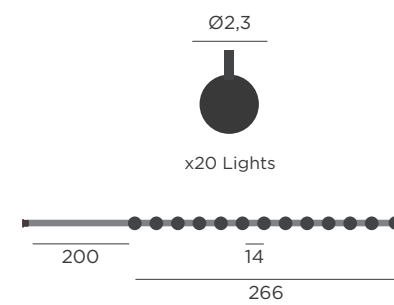

GRISELDA GLOSSY GARLAND

SOLAR

- IP44 Outdoor use
- Solar battery
- Warm Light (included)
- Im NA
- Solar panel included

REF: MDHGRL650XXSLNW

- Twilight sensor
- M PP
- Packaging: 33 x 12 x 11 cm
- Gross Weight (with packaging): 0,43kg