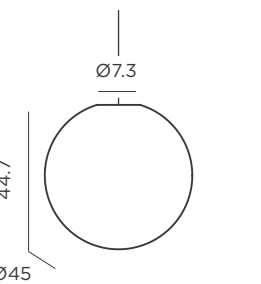

HANGING CABLE

REF: LUMPIA045XXHBNW

- IP44 Outdoor & Indoor use
- Warm Light (included)
- White Light (included)
- 610 lm
- Remote control (included)
- Dimmable

- Hanging product
- Cable: 200 cm
- M Polyethylene | Steel cable
- Packaging: 46 x 46 x 46 cm
- Gross Weight (with packaging): 3,4kg