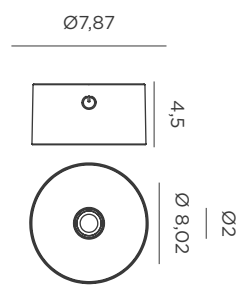

ROLL 8

RECHARGEABLE BATTERY

- IP20 Indoor use
- Rechargeable Battery Electric Charge (Power adapter not included)
- Warm Light (included)
- 300 lm
- Dimmable
- Hanging product
- Magnetic Anchor
- Without electrical installation
- Easy Installation (Adhesive Pads or Screws)
- ABS
- Packaging: 8,3 x 8,2 x 8 cm
- Gross Weight (with packaging): 0,25kg

Black | ● REF: LUMROLO80NXWLNW
White | ○ REF: LUMROLO80BXWLNW

Dimensions (cm)

Compatible with Magnetic Hanging Roll Accessory (sold separately) | pag 190