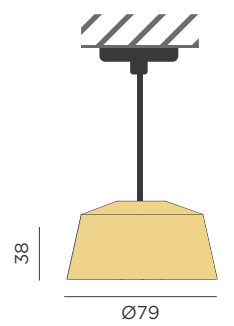

Dimensions (cm)