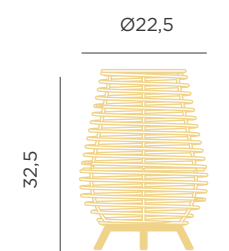

BOSSA 30

RECHARGEABLE BATTERY

- IP54 Outdoor & Indoor use
- Rechargeable Battery Electric Charge (Power adapter not included)
- Warm Light (included)
- 900 lm
- Remote control (included)

REF: LUMBOS030XXWLNW

- Dimmable
- Rechargeable bulb Cherry (included)
- Rattan
- Packaging: 27 x 27 x 40 cm
- Gross Weight (with packaging): 1,2kg

Dimensions (cm)