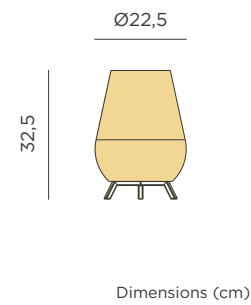

SAONA 30

RECHARGEABLE BATTERY

- IP54 Outdoor & Indoor use
- Rechargeable Battery Electric Charge (Power adapter not included)
- Warm Light (included)
- lm 900 lm
- Remote control (included)

REF: LUMSAO030XXWLNW

- Dimmable
- Rechargeable bulb Cherry (included)
- Rattan
- Packaging: 27 x 27 x 40 cm
- Gross Weight (with packaging): 1,46kg