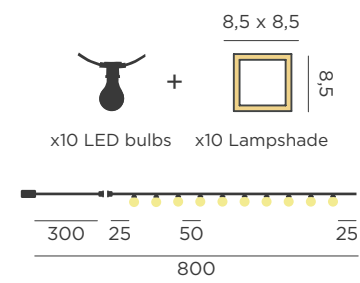

-  Outdoor & Indoor use
-  Solar + Rechargeable Battery Electric Charge + Cable
-  Warm Light (included)
-  35 lumens per bulb
-  Connectable (Output cable)

-  Solar panel included
-  Twilight sensor
-  Bamboo | PVC
-  Packaging: 43,5 x 17 x 15 cm
-  Gross Weight (with packaging): 0,9 kg