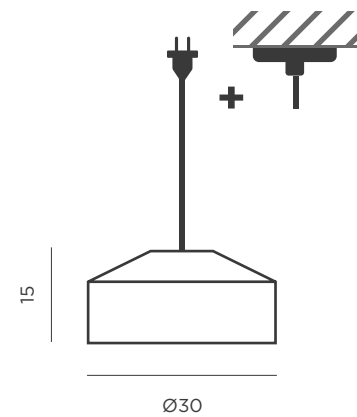

CALABARDINA HANG CABLE

BLACK TEXTILE CABLE + CEILING CANOPY

- IP44 Outdoor & Indoor use
- E27 bulb (not included)
- Hanging product
- Cable: 500cm (ARTEIXO BLACK included)
- Accessory for ceiling installation (included)
- M Rope
- Packaging: 31 x 31 x 16 cm
- Gross Weight (with packaging): 1,1kg

- White | REF: LUMCBD030BXHXNW
- Green | REF: LUMCBD030VDHXNW
- Terracota | REF: LUMCBD030TXHXNW