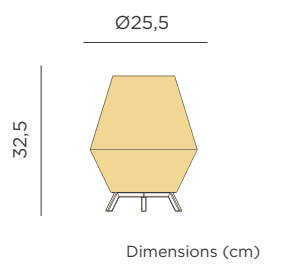

SISINE 30

JUTE CABLE

REF: LUMSIS030XXIXNW

- IP20 Indoor use
- Cable: 150 cm
- ⚠ E27 bulb not included
- 🔘 On / Off Button

- **M** Seagrass
- 📦 Packaging: 40 x 27 x 27 cm
- 📦 Gross Weight (with packaging): 1,4kg