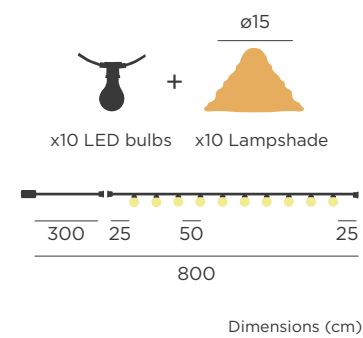

MARO GARLAND

CABLE & SOLAR & RECHARGEABLE BATTERY

REF: LUMMRO800XXSCNW

- Outdoor & Indoor use
- Solar + Rechargeable Battery + Cable
- Warm Light (included)
- 35 lumens per bulb
- Connectable (Output cable)

- Solar panel included
- Twilight sensor
- Jute | PVC
- Packaging: 25 x 35 x 11 cm
- Gross Weight (with packaging): 1,3 kg