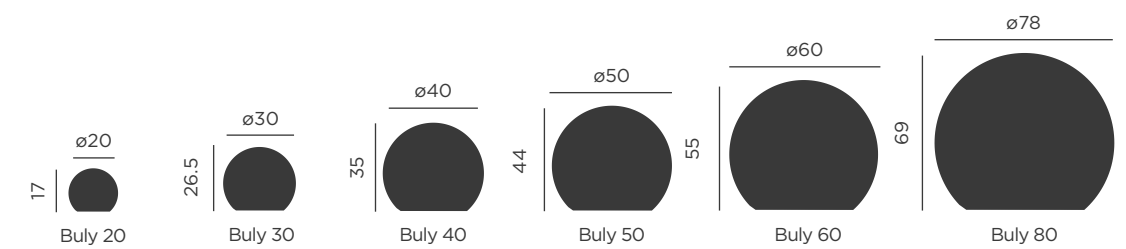

CABLE (WARM LIGHT)

IP65 Outdoor & Indoor use - Warm Light (included) - Im 600 lm | Buly 20: 250 lm - M Polyethylene	Buly 20	REF: LUMBLO20OCNW - Packaging: 20,3 x 20,3 x 19,5 cm - Gross Weight (with packaging): 0,8kg	Buly 50	REF: LUMBLO50OCNW - Packaging: 44,5 x 50,5 x 50,5 cm - Gross Weight (with packaging): 3,2kg
	Buly 30	REF: LUMBLO30OCNW - Packaging: 31,8 x 31,8 x 29,3 cm - Gross Weight (with packaging): 1,2kg	Buly 60	REF: LUMBLO60OCNW - Packaging: 56 x 59,5 x 59,5 cm - Gross Weight (with packaging): 4,5kg
	Buly 40	REF: LUMBLO40OCNW - Packaging: 40,3 x 40,3 x 36,6 cm - Gross Weight (with packaging): 1,9kg	Buly 80	REF: LUMBLO80OCNW - Packaging: 79,5 x 79,5 x 70,3 cm - Gross Weight (with packaging): 9,5kg

CABLE (WHITE LIGHT)

IP65 Outdoor & Indoor use - White Light (included) - Im 600 lm | Buly 20: 250 lm - M Polyethylene	Buly 20	REF: LUMBLO20OFNW - Packaging: 20,3 x 20,3 x 19,5 cm - Gross Weight (with packaging): 0,8kg	Buly 50	REF: LUMBLO50OFNW - Packaging: 50,8 x 50,8 x 45,3cm - Gross Weight (with packaging): 3,2kg
	Buly 30	REF: LUMBLO30OFNW - Packaging: 31,5 x 31,5 x 29 cm - Gross Weight (with packaging): 1,2kg	Buly 60	REF: LUMBLO60OFNW - Packaging: 60 x 60 x 57 cm - Gross Weight (with packaging): 4,5kg
	Buly 40	REF: LUMBLO40OFNW - Packaging: 40,3 x 40,3 x 36,6 cm - Gross Weight (with packaging): 1,9kg	Buly 80	REF: LUMBLO80OFNW - Packaging: 79,5 x 79,5 x 70,3 cm - Gross Weight (with packaging): 9,5kg

Dimensions (cm)

(*) Power adapter not included