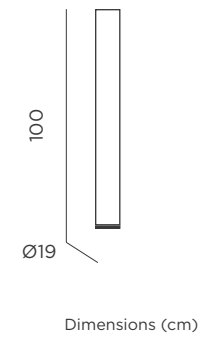

Fity 100

FITY 100

RECHARGEABLE BATTERY

- IP65 Outdoor & Indoor use
- Rechargeable Battery Electric Charge (Power adapter not included)
- White Light (included)
- RGB Light (included)
- 110 lm
- Remote control (included)

REF: LUMFT100TWLW

- Dimmable
- Led tube lighting (included)
- M Polyethylene | Metal (weight stability included)
- Packaging: 19,7 x 19,7 x 102 cm
- Gross Weight (with packaging): 4,7kg

JUTE CABLE

- IP65 Outdoor & Indoor use
- White Light (included)
- 1.400 lm
- Led tube lighting (included)

REF: LUMFT100OFNW

- M Polyethylene | Metal (weight stability included)
- Packaging: 19,7 x 19,7 x 102 cm
- Gross Weight (with packaging): 4,7kg

JUTE CABLE

- IP65 Outdoor & Indoor use
- Warm Light (included)
- 1.400 lm
- Led tube lighting (included)

REF: LUMFT100OCNW

- M Polyethylene | Metal (weight stability included)
- Packaging: 19,7 x 19,7 x 102 cm
- Gross Weight (with packaging): 4,7kg