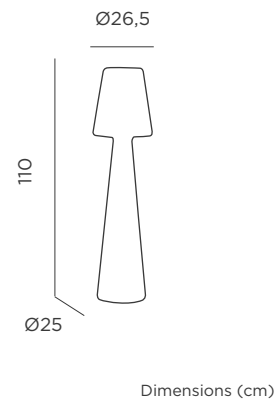

REF: LUMFT160OFNW

- M Polyethylene | Metal (weight stability included)
- Packaging: 19,5 x 19,5 x 165 cm
- Gross Weight (with packaging): 6,2kg

JUTE CABLE

- IP65 Outdoor & Indoor use
- Warm Light (included)
- 2.200 lm
- Led tube lighting (included)

REF: LUMLL165OFNW

- M Polyethylene
- 📦 Packaging: 45,5 x 45,5 x 166 cm
- 📦 Gross Weight (with packaging): 11kg

🔌 CABLE

- IP65 Outdoor & Indoor use
- 💡 Warm Light (included)
- 💡 2.200 lm
- 💡 Led tube lighting (included)

REF: LUMLL110OFNW

- Polyethylene
- Packaging: 27,5 x 27,5 x 112 cm
- Gross Weight (with packaging): 4,2kg

CABLE

- IP65 Outdoor & Indoor use
- Warm Light (included)
- 1.600 lm
- Led tube lighting (included)

REF: LUMLL110OCNW

- Polyethylene
- Packaging: 26,5 x 26,5 x 111,5 cm
- Gross Weight (with packaging): 4,2kg

LOLA 200

LOLA 110

Lola 200

LOLA 200

CABLE

- IP65 Outdoor & Indoor use
- White Light (included)
- 2.200 lm
- Led tube lighting (included)