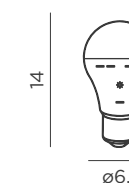

Dimensions (cm)