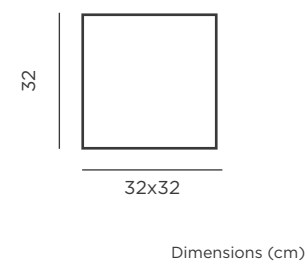

GIFTY 32

SOLAR & RECHARGEABLE BATTERY

REF: LUMGFT032XXSSNW

- Outdoor & Indoor use
- Solar + Rechargeable Battery Electric Charge (Power adapter not included)
- Warm Light (included)
- White Light (included)
- RGB Light (included)
- 600 lm
- Remote control (included)

- Dimmable
- Twilight sensor
- Integrated solar panel
- Polyethylene
- Packaging: 35 x 33 x 33 cm
- Gross Weight (with packaging): 2,8kg