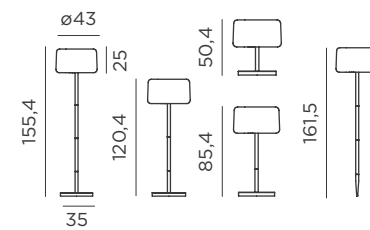

- Remote control (included)
- Dimmable
- Twilight sensor
- Lacquered Iron (wood colour) | Polyethylene
- Packaging: 46 x 46 x 39 cm
- Gross Weight (with packaging): 13,5kg

5 lamps in 1

Dimensions (cm)

JUTE CABLE