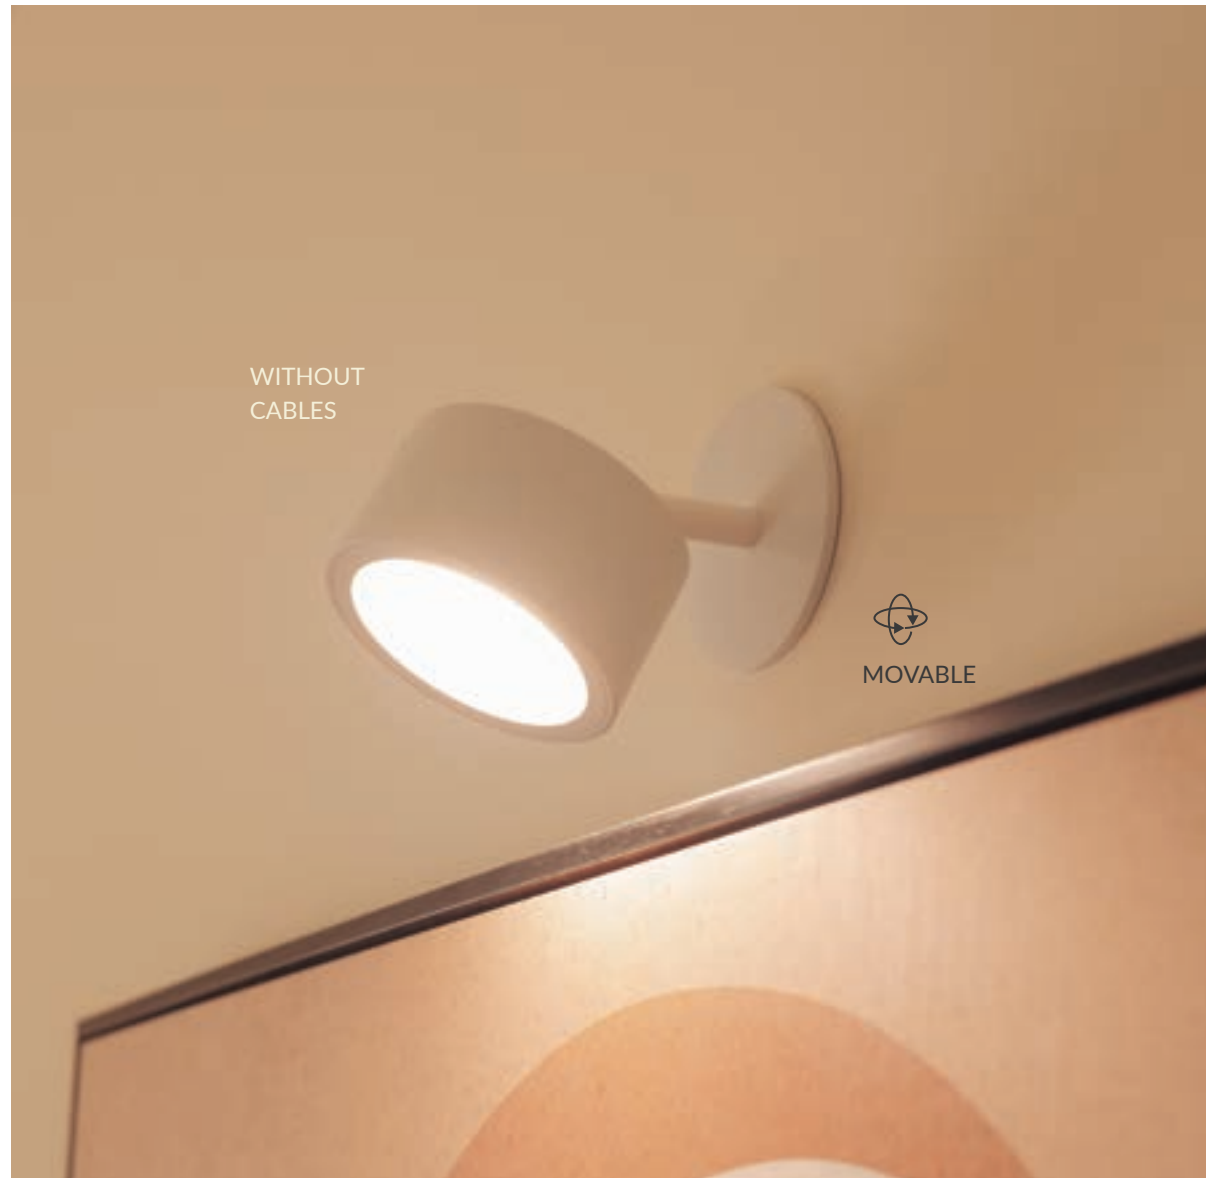

Roll 8

ROLL 8

RECHARGEABLE BATTERY

- IP20 Indoor use
- Rechargeable Battery Electric Charge (Power adapter not included)
- Warm Light (included)
- 300 lm
- Dimmable
- Hanging product
- Magnetic Anchor
- Without electrical installation
- Easy Installation (Adhesive Pads or Screws)
- ABS
- Packaging: 8,3 x 8,2 x 8 cm
- Gross Weight (with packaging): 0,25kg

Black | ● REF: LUMROLO80NXWLNW
White | ○ REF: LUMROLO80BXWLNW

Compatible with Magnetic Hanging Roll Accessory (sold separately) | pag 190