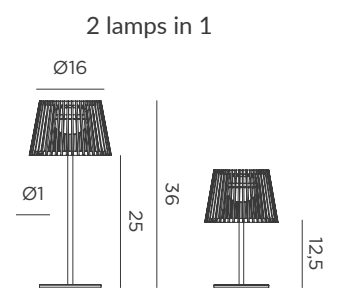

OKINAWA TABLE LAMP

SOLAR & RECHARGEABLE BATTERY

- IP54 Outdoor & Indoor use
- Solar + Rechargeable Battery Electric Charge (Power adapter not included)
- Warm Light (included)
- 350 lm
- Remote control (included)
- Dimmable

REF: LUMOKT036NWSWNW

- Rechargeable bulb Mini Cherry (included)
- Integrated solar panel
- Bamboo | Metal (black colour)
- Packaging: 16,5 x 16,5 x 12 cm
- Gross Weight (with packaging): 0,9kg

Dimensions (cm)