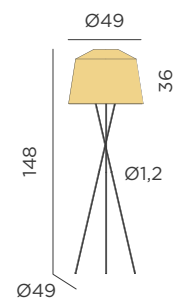

Dimensions (cm)