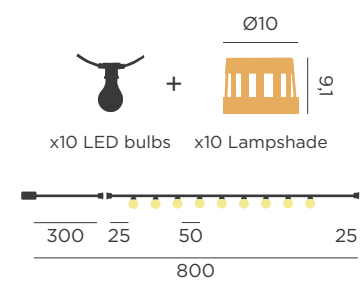

JUTE CABLE

REF: LUMAUR800XXOCNW

- IP44 Outdoor & Indoor use
- Warm Light (included)
- 35 lm (lumens per bulb)
- Connectable

- M Jute
- Packaging: 12 x 35 x 21 cm
- Gross Weight (with packaging): 0,78kg