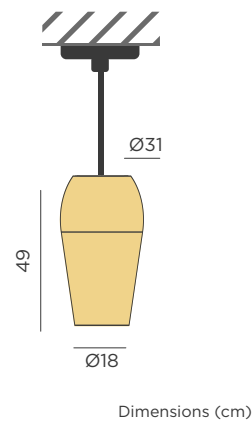

SAONA 60 HANG

CEILING CANOPY

REF: LUMSAO050XXHINW

- IP20 Indoor use
- Cable: 150 cm
- ⊗ E27 bulb not included
- Ⓜ Hanging product

- Ⓜ Rattan
- ⓦ Packaging: 32,8 x 32,8 x 51,5 cm
- ⚖ Gross Weight (with packaging): 2kg