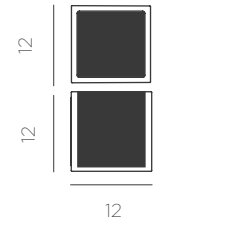

12

Dimensions (cm)

WALLY RECTANGULAR 12X12X18

SOLAR

- IP65 Outdoor use
- Solar Charge
- Warm Light (included)
- 500 lm
- Remote control (included)
- Twilight sensor

REF: LUMWLP012XXSPNW

- Motion sensor
- Solar panel included
- Recycled Plastic
- Packaging: 13,3 x 13,3 x 19,7 cm
- Gross Weight (with packaging): 0,45kg