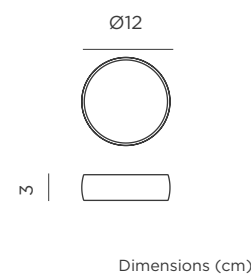

PAPAYA 12

☰ MAGNETIC RECHARGEABLE BATTERY

REF: LUMPPY012XXWLNW

- IP68 Outdoor use
- ☰ Magnetic rechargeable battery
- 💡 Warm Light (included)
- 💡 White Light (included)
- 💡 RGB Light (included)
- lm 800 lm

- 📶 Remote control (included)
- 📶 Dimmable
- 📶 Floating & submersible
- M Polycarbonate
- 📦 Packaging: 12,5 x 12,5 x 5,3 cm
- 📦 Gross Weight (with packaging): 0,6kg