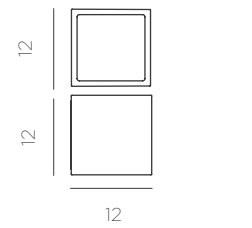

WALLY SQUARE 12X12X12

SOLAR

- IP65 Outdoor use
- Solar Charge
- Warm Light (included)
- 500 lm
- Remote control (included)
- Twilight sensor

REF: LUMWLC012XXSPNW

- Motion sensor
- Solar panel included
- Recycled Plastic
- Packaging: 13,3 x 13,3 x 13,7 cm
- Gross Weight (with packaging): 0,335kg

12

Dimensions (cm)

WALLY SQUARE POT 12X12X12

- IP65 Outdoor use
- Artificial plants included
- 1,33 L

REF: JDNWAP012BXNLNW

- Recycled Plastic
- Packaging: 13,5 x 12,8 x 12,8 cm
- Gross Weight (with packaging): 0,4kg