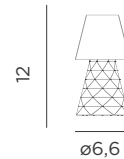

LOLA 12 LUX

REPLACEABLE BATTERY

REF: LUMLOLO12XXAANW

- IP44 Outdoor & Indoor use
- Replaceable battery (Battery CR2032 included)
- Warm Light (included)

- **M** PP
- Packaging: ø6,6 x 12 cm
- Gross Weight (with packaging): 0,08kg