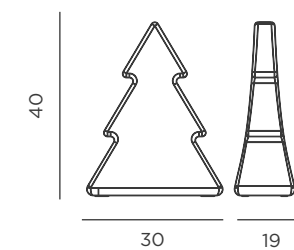

-  Polyethylene
-  Packaging: 57,5 x 62 x 24,6 cm
-  Gross Weight (with packaging): 3,2kg

CABLE

REF: LUMPN100ICNW

-  Indoor use
-  Warm Light (included)
-  1400 lm
-  Polyethylene

-  On / Off Button
-  Packaging: 43,5 x 47 x 23,5 cm
-  Gross Weight (with packaging): 1,9kg