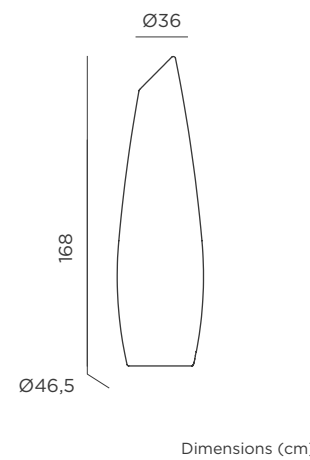

- IP65 Outdoor & Indoor use
- Rechargeable Battery Electric Charge (Power adapter not included)
- White Light (included)
- RGB Light (included)
- 115 lm
- Remote control (included)

- Dimmable
- Led tube lighting (included)
- M Polyethylene
- Packaging: 39 x 39 x 140 cm
- Gross Weight (with packaging): 6kg

CABLE

REF: LUMFD140OFNW

- IP65 Outdoor & Indoor use
- White Light (included)
- 1.800 lm
- Led tube lighting (included)

- M Polyethylene
- Packaging: 39 x 39 x 140 cm
- Gross Weight (with packaging): 6kg

CABLE

REF: LUMFD140OCNW

- IP65 Outdoor & Indoor use
- Warm Light (included)
- 1.800 lm
- Led tube lighting (included)

- M Polyethylene
- Packaging: 39 x 39 x 140 cm
- Gross Weight (with packaging): 6kg

FREDO 170

RECHARGEABLE BATTERY

REF: LUMFD170WLNW

- IP54 Outdoor & Indoor use
- Rechargeable Battery Electric Charge (Power adapter not included)
- White Light (included)
- RGB Light (included)
- 135 lm
- Remote control (included)

- Dimmable
- Led tube lighting (included)
- M Polyethylene
- Packaging: 48 x 48 x 170 cm
- Gross Weight (with packaging): 8,5kg

CABLE

REF: LUMFD170OFNW

- IP65 Outdoor & Indoor use
- White Light (included)
- 2.200 lm
- Led tube lighting (included)

- M Polyethylene
- Packaging: 48 x 48 x 170 cm
- Gross Weight (with packaging): 8,5kg

CABLE

REF: LUMFD170OCNW

- IP65 Outdoor & Indoor use
- Warm Light (included)
- 2.200 lm
- Led tube lighting (included)

- M Polyethylene
- Packaging: 48 x 48 x 170 cm
- Gross Weight (with packaging): 8,5kg