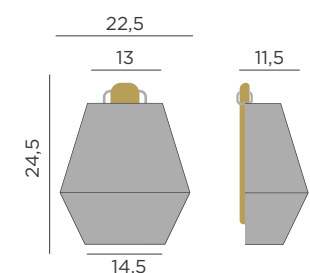

CONTA WALL LAMP

RECHARGEABLE BATTERY

Taupe grey | ● REF: LUMCNT025SXWLNW

- IP54 Outdoor & Indoor use
- Rechargeable Battery Electric Charge (Power adapter not included)
- Warm Light (included)
- 900 lm
- Remote control (included)

- Dimmable
- Rechargeable bulb Cherry (included)
- Recycled PVC
- Packaging: 27,5 x 21,2 x 16,3 cm
- Gross Weight (with packaging): 1,03kg

Dimensions (cm)