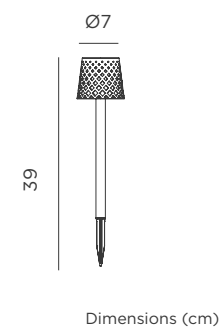

GRETITA

SOLAR

- IP44 Outdoor use
- Solar Battery
- Warm Light (included)
- lm 4 lm
- Twilight sensor
- Integrated solar panel
- M Recycled Plastic
- Packaging: 10 x 37 x 12 cm
- Gross Weight (with packaging): 0,6kg

White | ○ REF: LUMGRTO39BXSLNW
Black | ● REF: LUMGRTO39NXSLNW