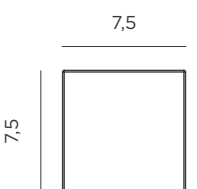

BOX 8

🔋 RECHARGEABLE BATTERY

- 🏠 IP20 Indoor use
- 🔋 Rechargeable Battery Electric Charge (Power adapter not included)
- 💡 Warm Light (included)
- lm 300 lm
- 🔊 Dimmable
- 🧲 Magnetic Anchor
- ✂ Without electrical installation
- 🔗 Easy Installation (Adhesive Pads or Screws)
- **M** ABS
- 📦 Packaging: 8,5 x 8,2 x 10,8 cm
- 📦 Gross Weight (with packaging): 0,325kg

Black | ● REF: LUMBOX080NXWLNW
White | ○ REF: LUMBOX080BXWLNW

Dimensions (cm)