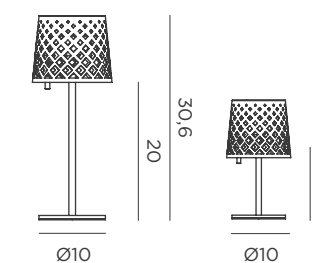

SOLAR GRETITA TABLE LAMP

SOLAR & RECHARGEABLE BATTERY

- IP44 Outdoor & Indoor use
- Solar + Rechargeable Battery Electric Charge (Power adapter not included)
- Warm Light (included)
- lm 100 lm
- Dimmable

Black | ● REF: LUMGTS030NXSWNW

- Integrated solar panel
- Twilight sensor
- Metal | PET
- Packaging: 12,5 x 13,5 x 11,5 cm
- Gross Weight (with packaging): 0,76kg

2 lamps in 1

Dimensions (cm)