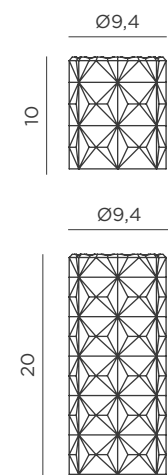

JACK 20 LUX

RECHARGEABLE BATTERY

REF: LUMJCK020XXWLNW

- IP54 Indoor & outdoor use
- Rechargeable Battery Electric Charge (Power adapter not included)
- Warm Light Mode (included)
- Flame effect led light Mode (included)

- 100 lm lamp mode | 20 lm candle mode
- PS
- Packaging: 31,8x 41,5 x 23,5 cm
- Gross Weight (with packaging): 0,342kg

Dimensions (cm)