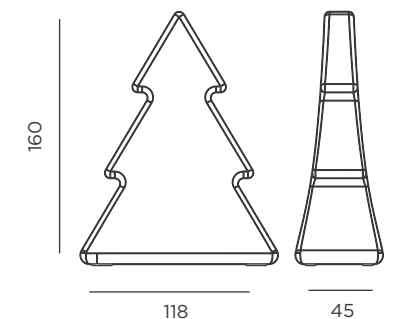

CABLE

REF: LUMPN160ICNW

- Indoor use
- Warm Light (included)
- 2200 lm
- Polyethylene

- On / Off Button
- Packaging: plastic bag
- Gross Weight (with packaging): 14kg

Dimensions (cm)