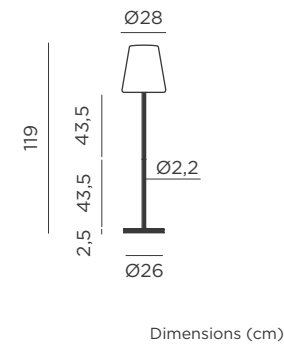

Lola Slim 120

LOLA SLIM 120

SOLAR & RECHARGEABLE BATTERY

- IP65 Outdoor & Indoor use
- Solar + Rechargeable Battery Electric Charge (Power adapter not included)
- Warm Light (included)
- White Light (included)
- RGB Light (included)
- Im 600 lm
- Remote control (included)
- Dimmable
- Twilight sensor
- **M** Lacquered Iron | Polyethylene
- Packaging: 39 x 39 x 39,5 cm
- Gross Weight (with packaging): 7kg

- Anthracite | ● **REF: LUMLLS120ANSSNW**
- Brass | ● **REF: LUMLLS120BRSSNW**