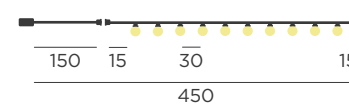

CABLE

- IP44 Outdoor & Indoor use
- Warm Light (included)
- lm 35 lm (lumens per bulb)
- Connectable

REF: LUMGSTLOCNW

- **M** PVC | Transparent cable
- Packaging: 12 x 20 x 17 cm
- Gross Weight (with packaging): 0,4kg

x10 LED bulbs