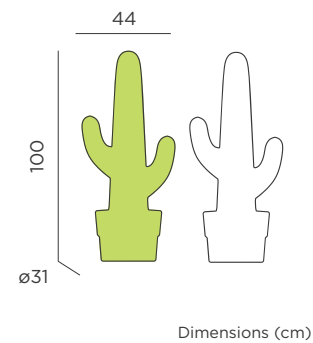

CABLE

- Outdoor & Indoor use
- White Light (included)
- 1.400 lm
- Led tube lighting (included)
- Polyethylene
- Packaging: 34,2 x 34,2 x 101 cm
- Gross Weight (with packaging): 4,1kg

White | ☐ REF: LUMK1000FNW
Lime | ☒ REF: LUMK1000FNW