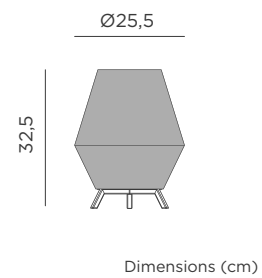

CONTA 30

RECHARGEABLE BATTERY

- IP54 Outdoor & Indoor use
- Rechargeable Battery Electric Charge (Power adapter not included)
- Warm Light (included)
- lm 900 lm
- Remote control (included)

Taupe grey | ● REF: LUMCNT030SXWLNW

- Dimmable
- Rechargeable bulb Cherry (included)
- Recycled Plastic
- Packaging: 27 x 27 x 40 cm
- Gross Weight (with packaging): 1,3kg