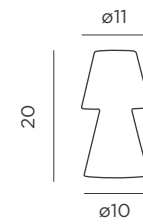

Lola

LOLA 20

RECHARGEABLE BATTERY

REF: LUMLL020WLNW

- IP43 Outdoor & Indoor use
- Rechargeable Battery Electric Charge (Power adapter not included)
- White Light (included)
- RGB Light (included)
- 18 lm

- Touch control
- PC
- Packaging: 11,4 x 11,4 x 21,1 cm
- Gross Weight (with packaging): 0,3kg

Dimensions (cm)