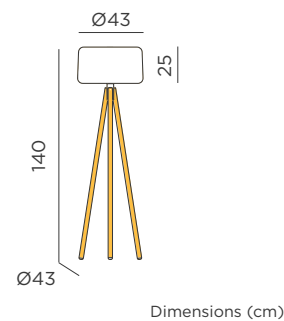

Chloe 140

CHLOE 140

SOLAR & RECHARGEABLE BATTERY

- Outdoor & Indoor use
- Solar + Rechargeable Battery Electric Charge (Power adapter not included)
- Warm Light (included)
- White Light (included)
- RGB Light (included)
- 600 lm

JUTE CABLE

- Outdoor & Indoor use
- Warm Light (included)
- White Light (included)
- 860 lm
- Remote control (included)

REF: LUMCHL140SSNW

- Remote control (included)
- Dimmable
- Twilight sensor
- Beechwood | Polyethylene
- Packaging: 31,6 x 46 x 123 cm
- Gross Weight (with packaging): 5,2kg

REF: LUMCHL140INOUTNW

- Dimmable
- Beechwood | Polyethylene
- Packaging: 31,6 x 46 x 123 cm
- Gross Weight (with packaging): 5,2kg