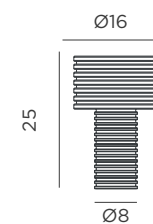

AMBAR

SOLAR & RECHARGEABLE BATTERY

- IP44 Outdoor & Indoor use
- Solar + Rechargeable Battery Electric Charge (Power adapter not included)
- Warm Light (included)
- 300 lm
- Touch control
- Dimmable

Orange | REF: LUMMBR025JXWLNW

- PMMA
- Packaging: 16,7 x 16,7 x 26 cm
- Gross Weight (with packaging): 1kg

Dimensions (cm)