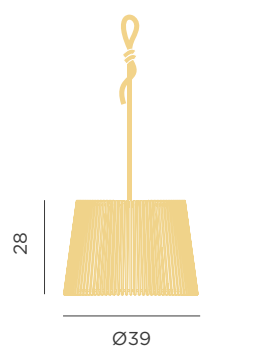

Dimensions (cm)