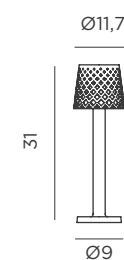

GRETITA TABLE LAMP

AAA BATERIES

- IP44 Outdoor & Indoor use
- 3 AAA batteries (not included)
- Warm Light (included)
- lm 80 lm
- Touch control
- Dimmable
- Recycled Plastic
- Packaging: 14,2 x 12 x 17,6 cm
- Gross Weight (with packaging): 0,3kg

White | ○ REF: LUMGRT030BXWLNW
Anthracite | ● REF: LUMGRT030ANWLNW

Dimensions (cm)