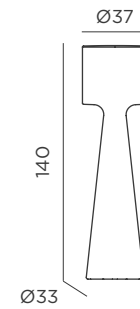

Grace 140

GRACE 140

RECHARGEABLE BATTERY

- IP54 Outdoor & Indoor use
- Rechargeable Battery Electric Charge (Power adapter not included)
- White Light (included)
- RGB Light (included)
- 115 lm
- Remote control (included)

REF: LUMGC140WLNW

- Dimmable
- Led tube lighting (included)
- M Polyethylene
- Packaging: 38 x 38 x 138 cm
- Gross Weight (with packaging): 6,5kg

CABLE

- IP65 Outdoor & Indoor use
- White Light (included)
- 1.800 lm
- Led tube lighting (included)

REF: LUMGC140OFNW

- M Polyethylene
- Packaging: 38 x 38 x 138 cm
- Gross Weight (with packaging): 6,5kg

CABLE

- IP65 Outdoor & Indoor use
- Warm Light (included)
- 1.800 lm
- Led tube lighting (included)

REF: LUMGC140OCNW

- M Polyethylene
- Packaging: 38 x 38 x 138 cm
- Gross Weight (with packaging): 6,5kg

Dimensions (cm)

Grace 170

GRACE 170

RECHARGEABLE BATTERY

- IP65 Outdoor & Indoor use
- Rechargeable Battery Electric Charge (Power adapter not included)
- White Light (included)
- RGB Light (included)
- 135 lm
- Remote control (included)

REF: LUMGC170WLNW

- Dimmable
- Led tube lighting (included)
- M Polyethylene
- Packaging: 46 x 46 x 170 cm
- Gross Weight (with packaging): 8,5kg

CABLE

- IP65 Outdoor & Indoor use
- White Light (included)
- 2.200 lm
- Led tube lighting (included)

REF: LUMGC170OFNW

- M Polyethylene
- Packaging: 46 x 46 x 170 cm
- Gross Weight (with packaging): 8,5kg

CABLE

- IP65 Outdoor & Indoor use
- Warm Light (included)
- 2.200 lm
- Led tube lighting (included)

REF: LUMGC170OCNW

- M Polyethylene
- Packaging: 46 x 46 x 170 cm
- Gross Weight (with packaging): 8,5kg