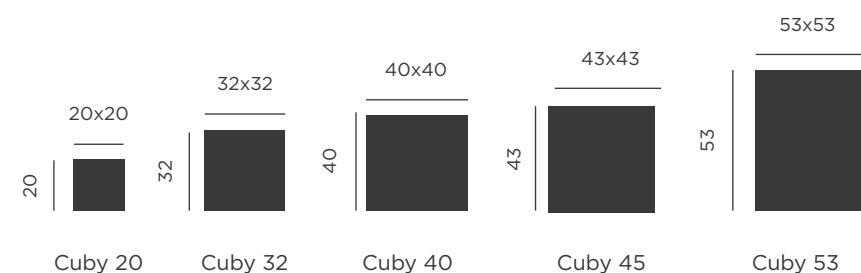

Cuby 20
Cuby 32
Cuby 40

REF: LUMCB020SSNW

- Packaging: 26,5 x 30,3 x 30,3 cm
- Gross Weight (with packaging): 1,1kg

REF: LUMCB032SSNW

- Packaging: 34,8 x 32,5 x 32,5 cm
- Gross Weight (with packaging): 2,7kg

REF: LUMCB040SSNW

- Packaging: 42 x 40,6 x 40,6 cm
- Gross Weight (with packaging): 4kg

Cuby 45
Cuby 53

REF: LUMCB045SSNW

- Packaging: 45 x 43,5 x 43,5 cm
- Gross Weight (with packaging): 5kg

REF: LUMCB053SSNW

- Packaging: 43,6 x 43,6 x 55 cm
- Gross Weight (with packaging): 5,5kg

CABLE (WARM LIGHT)

- IP65 Outdoor & Indoor use
- Warm Light (included)
- 600 lm
- M Polyethylene

Cuby 32
Cuby 40

REF: LUMCB032OCNW

- Packaging: 34,8 x 32,5 x 32,5 cm
- Gross Weight (with packaging): 2,7kg

REF: LUMCB040CFNW

- Packaging: 42 x 40,6 x 40,6 cm
- Gross Weight (with packaging): 4kg

Cuby 45

REF: LUMCB045OCNW

- Packaging: 45 x 43,5 x 43,5 cm
- Gross Weight (with packaging): 5kg

CABLE (WHITE LIGHT)

- IP65 Outdoor & Indoor use
- White Light (included)
- 600 lm | Cuby 20: 250 lm
- M Polyethylene

Cuby 20
Cuby 32
Cuby 40

REF: LUMCB020OFNW

- Packaging: 26,5 x 30,3 x 30,3 cm
- Gross Weight (with packaging): 1,1kg

REF: LUMCB032OFNW

- Packaging: 34,8 x 32,5 x 32,5 cm
- Gross Weight (with packaging): 2,7kg

REF: LUMCB040OFNW

- Packaging: 42 x 40,6 x 40,6 cm
- Gross Weight (with packaging): 4,5kg

Cuby 45
Cuby 53

REF: LUMCB045OFNW

- Packaging: 45 x 43,5 x 43,5 cm
- Gross Weight (with packaging): 5kg

REF: LUMCB053OFNW

- Packaging: 43,6 x 43,6 x 55 cm
- Gross Weight (with packaging): 5,5kg

Dimensions (cm)

(*) Power adapter not included