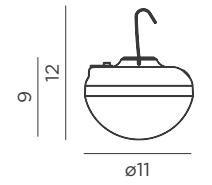

CHERRY WARM

🔋 RECHARGEABLE BATTERY

- IP54 Outdoor & Indoor use
- 🔋 Rechargeable Battery Electric Charge (Power adapter not included)
- 💡 Extra Warm Light 1.800K (included)
- lm 900 lm
- 📱 Remote Control (included)
- 📶 Dimmable
- 🌀 Hanging product
- 🧲 Magnetic surface
- ♻️ Recycled Plastic
- 📦 Packaging: 11,5 x 11 x 9 cm
- 📦 Gross Weight (with packaging): 0,3kg

White | ○ REF: LUMCHE011BCWLNW

Dimensions (cm)