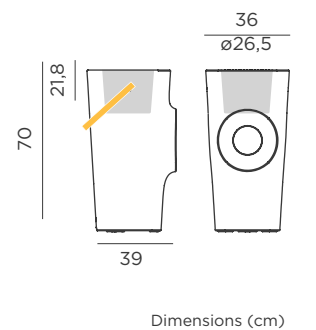

WOODY PLAY

🔋 RECHARGEABLE BATTERY

REF: LUMWD070PLNW

- IP43 Outdoor & Indoor use
- 🔋 Rechargeable Battery Electric Charge (Power adapter not included)
- 💡 White Light (included)
- 💡 RGB Light (included)
- lm 45 lm
- 📱 Remote control (included)

- 📊 Dimmable
- 🎵 Play music
- 🔊 x1 Speaker
- 🧊 Cooler accessory included
- M Polyurethane | Synthetic leather handle
- 📦 Packaging: 40,5 x 40,5 x 70 cm
- 📊 Gross Weight (with packaging): 5,2kg