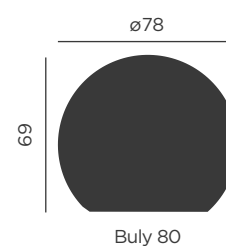

- IP20 Indoor use
- 💡 Warm light (bulb included)
- lm 600 lm
- 🔘 On / Off Button

- M Polyethylene
- 📦 Packaging: 70,3 x 79,5 x 79,5 cm
- 📦 Gross Weight (with packaging): 3,2kg

Dimensions (cm)

Joy and Peace