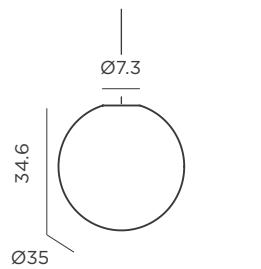

HANGING CABLE

REF: LUMPIA035XXHBNW

- IP44 Outdoor & Indoor use
- Warm Light (included)
- White Light (included)
- 610 lm
- Remote control (included)
- Dimmable

- Hanging product
- Cable: 200 cm
- M Polyethylene | Steel cable
- Packaging: 35,5 x 35,5 x 44 cm
- Gross Weight (with packaging): 1,73kg