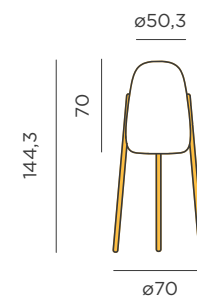

REF: LUMRCK145INOUTNW

- Dimmable
- **M** Beechwood | Polyethylene
- Packaging: 51 x 50,5 x 120,5 cm
- Gross Weight (with packaging): 8,2kg

Dimensions (cm)