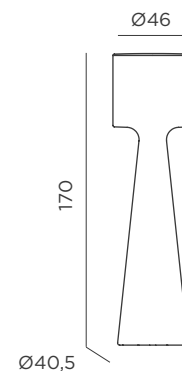

Dimensions (cm)