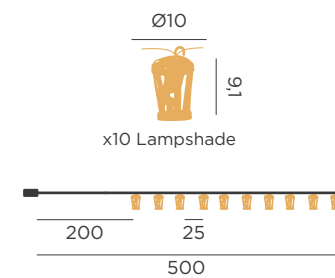

CABLE

- IP44 Outdoor & Indoor use
- Flame effect led light
- 40 lm

REF: LUMHMG800XXSLNW

- Bamboo | Black cable
- Packaging: 33 x 12 x 11 cm
- Gross Weight (with packaging): 0,41kg

Dimensions (cm)