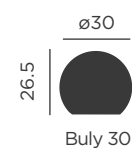

BULY 30

CABLE

REF: LUMBLLO30XXICNW

- IP20 Indoor use
- 💡 Warm light (bulb included)
- lm 600 lm
- 🔘 On / Off Button

- M Polyethylene
- 📦 Packaging: 31,8 x 31,8 x 29,3 cm
- 📦 Gross Weight (with packaging): 1,2kg