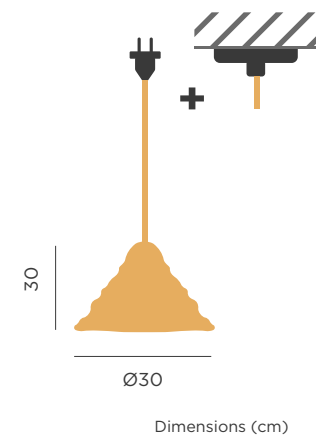

+ TWO CONNECTION MODES INCLUDED:
CEILING CANOPY / STANDARD (SHUCKO)