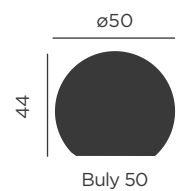

BULY 50

CABLE

REF: LUMBLLO50XXICNW

- IP20 Indoor use
- 💡 Warm light (bulb included)
- lm 600 lm
- 🔘 On / Off Button

- M Polyethylene
- 📦 Packaging: 45,3 x 50,8 x 50,8 cm
- 📦 Gross Weight (with packaging): 3,2kg