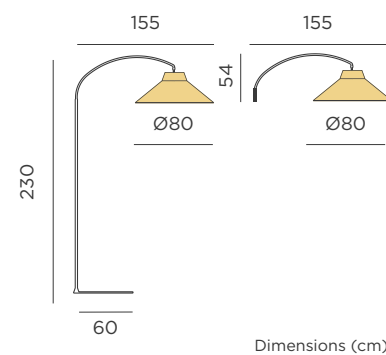

Floor lamp & wall lamp 2 lamps in 1