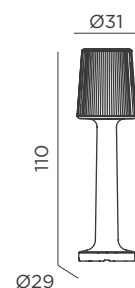

Carmen 110

CARMEN 110

RECHARGEABLE BATTERY

- IP65 Outdoor & Indoor use
- Rechargeable Battery Electric Charge (Power adapter not included)
- White Light (included)
- RGB Light (included)
- 110 lm
- Remote control (included)

REF: LUMCR110WLNW

- Dimmable
- Led tube lighting (included)
- M Polyethylene
- Packaging: 31,5 x 31,5 x 112,5 cm
- Gross Weight (with packaging): 4,5kg

CABLE

- IP65 Outdoor & Indoor use
- White Light (included)
- 1600 lm
- Led tube lighting (included)

REF: LUMCR110OFNW

- M Polyethylene
- Packaging: 31,5 x 31,5 x 112,5 cm
- Gross Weight (with packaging): 4,5kg

CABLE

- IP65 Outdoor & Indoor use
- Warm Light (included)
- 1.600 lm
- Led tube lighting (included)

REF: LUMCR110OCNW

- M Polyethylene
- Packaging: 31,5 x 31,5 x 112,5 cm
- Gross Weight (with packaging): 4,5kg

Dimensions (cm)