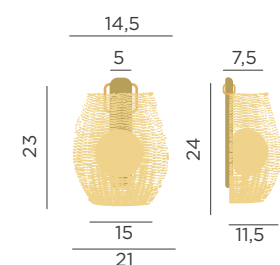

SAONA WALL LAMP

RECHARGEABLE BATTERY

REF: LUMSAO025XXWLNW

- IP54 Outdoor & Indoor use
- Rechargeable Battery Electric Charge (Power adapter not included)
- Warm Light (included)
- 900 lm
- Remote control (included)

- Dimmable
- Rechargeable bulb Cherry (included)
- Rattan
- Packaging: 27,5 x 21,2 x 16,3 cm
- Gross Weight (with packaging): 0,96kg

Dimensions (cm)