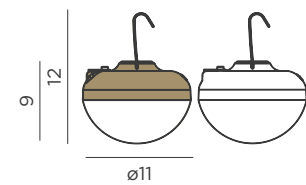

CHERRY

🔋 RECHARGEABLE BATTERY

- IP54 Outdoor & Indoor use
- 🔋 Rechargeable Battery Electric Charge (Power adapter not included)
- 💡 Warm Light (included)
- lm 900 lm
- 📱 Remote Control (included)
- 📶 Dimmable
- 🌀 Hanging product
- 🧲 Magnetic surface
- ♻️ Recycled Plastic
- 📦 Packaging: 11,5 x 11 x 9 cm
- 📦 Gross Weight (with packaging): 0,3kg

White | ○ REF: LUMCHE011BXWLNW
Beige | ● REF: LUMCHE011BEWLNW

Dimensions (cm)