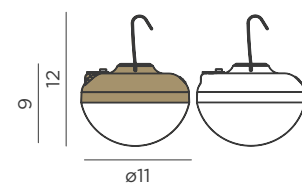

SOLAR CHERRY

☀️ + 🔋 SOLAR & RECHARGEABLE BATTERY

- IP54 Outdoor & Indoor use
- 🔋 Rechargeable Battery Electric Charge (Power adapter not included)
- 💡 Warm Light (included)
- lm 900 lm
- 📱 Remote control (included)
- 📶 Dimmable
- 🌀 Hanging product
- 🧲 Magnetic surface
- ☀️ Solar panel included
- ♻️ Recycled Plastic
- 📦 Packaging: 13,4 x 13,4 x 10 cm
- 📦 Gross Weight (with packaging): 0,46kg

White | ○ REF: LUMCHS011BXWLNW
Beige | ● REF: LUMCHS011BEWLNW

Dimensions (cm)