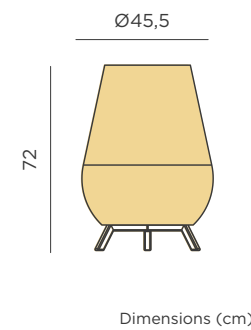

SAONA 70

RECHARGEABLE BATTERY

- IP54 Outdoor & Indoor use
- Rechargeable Battery Electric Charge (Power adapter not included)
- Warm Light (included)
- lm 900 lm
- Remote control (included)

REF: LUMSAO070XXWLNW

- Dimmable
- Rechargeable bulb Cherry (included)
- Rattan
- Packaging: 50,4 x 50,4 x 74 cm
- Gross Weight (with packaging): 3,34kg