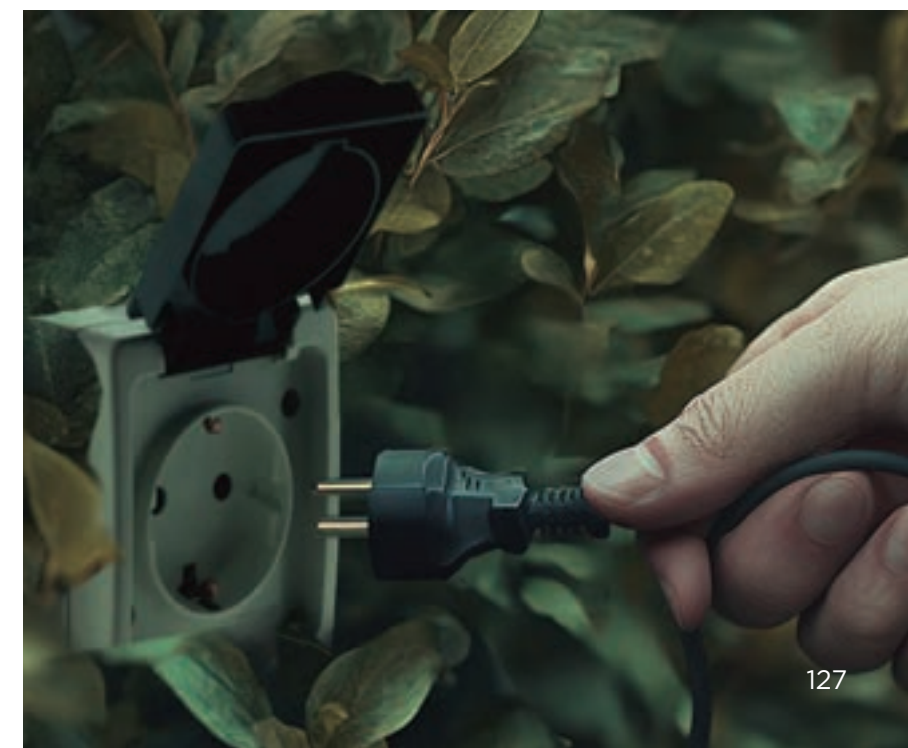

ARTEIXO

CABLE

- IP54 Outdoor & Indoor use
- E27 bulb (not included)
- Hanging product
- Cable: 500cm
- M Natural fibres (Jute option)
- Packaging: 25 x 12 x 5 cm
- Gross Weight (with packaging): 0,6kg

- Jute | ● REF: LUMARX500XXOXNW
- Black | ● REF: LUMARX500BXXOXNW

Dimensions (cm)