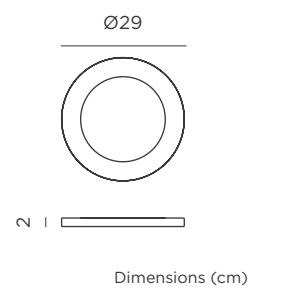

PAPAYA 30

☰ + ☀️ SOLAR & MAGNETIC RECHARGEABLE BATTERY

REF: LUMPPY030XXSLNW

- IP68 Outdoor use
- ☀️ Solar + Magnetic rechargeable battery
- 💡 Warm Light (included)
- 💡 White Light (included)
- 💡 RGB Light (included)
- lm 800 lm
- 📶 Remote control (included)

- 📶 Dimmable
- 📶 Floating & submersible
- ☀️ Integrated solar panel
- M Polycarbonate
- 📦 Packaging: 29,5 x 4,3 x 29,5 cm
- 📦 Gross Weight (with packaging): 1,16kg