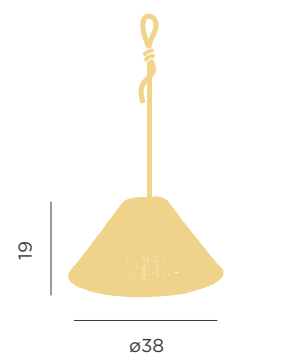

- Rechargeable bulb Cherry (included)
- Hanging product
- Rope: 300cm
- Rattan
- Packaging: 38,4 x 38,4 x 19,8 cm
- Gross Weight (with packaging): 1,4kg

Dimensions (cm)

REONA HANG BATTERY

RECHARGEABLE BATTERY