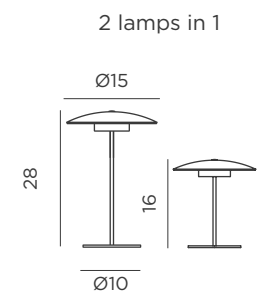

SARDINIA 30

RECHARGEABLE BATTERY

- IP44 Outdoor & Indoor use
- Rechargeable Battery Electric Charge (Power adapter not included)
- Warm Light (included)
- lm 400 lm
- Touch control
- M Lacquered Iron
- Packaging: 28 x 18,5 x 4,5 cm
- Gross Weight (with packaging): 0,7kg

White | ○ REF: LUMSDN030BXWLNW
Anthracite | ● REF: LUMSDN030ANWLNW

Dimensions (cm)