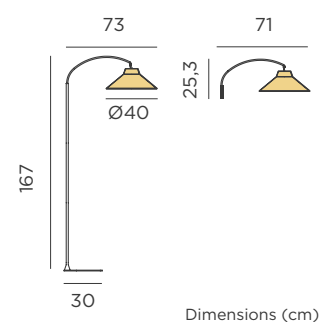

Niza 165

NIZA 165

RECHARGEABLE BATTERY

- IP54 Outdoor & Indoor use
- Rechargeable Battery Electric Charge (Power adapter not included)
- Warm Light (included)
- 900 lm
- Remote control (included)

REF: LUMNIZ165NXWLNW

- Dimmable
- Rechargeable bulb Cherry (included)
- Seagrass | Lacquered Iron (black colour)
- Packaging: 28 x 43,9 x 47,5 cm
- Gross Weight (with packaging): 6,7kg

Floor lamp & wall lamp
2 lamps in 1