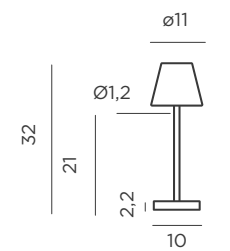

LOLA SLIM 30

RECHARGEABLE BATTERY

- IP44 Outdoor & Indoor use
- 🔋 Rechargeable Battery Electric Charge (Power adapter not included)
- 💡 White Light (included)
- lm 260 lm
- 📶 Dimmable
- 👉 Touch control
- M PP Difusor | Metal
- 📦 Packaging: 11,7 x 11,7 x 38 cm
- 📦 Gross Weight (with packaging): 0,47kg

- Antracite | ● REF: LUMLLS030ANWLNW
- Brass | ● REF: LUMLLS030BRWLNW
- Rose gold | ● REF: LUMLLS030RGWLNW
- Space grey | ● REF: LUMLLS030GEWLNW
- White | ○ REF: LUMLLS030BXWLNW

Dimensions (cm)