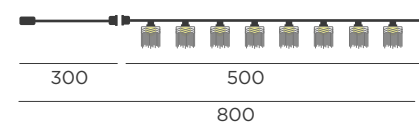

MYKONOS GARLAND

CABLE & SOLAR & RECHARGEABLE BATTERY

REF: LUMMKN800XXSCNW

Outdoor & Indoor use

Solar + Rechargeable Battery Electric Charge + Cable (Power adapter not included)

Warm Light (included)

35 lumens per bulb

Solar panel included

Twilight sensor

Cotton | PVC

21 x 25 x 15 cm

0.8 kg

x8 LED bulbs + x8 Lampshade