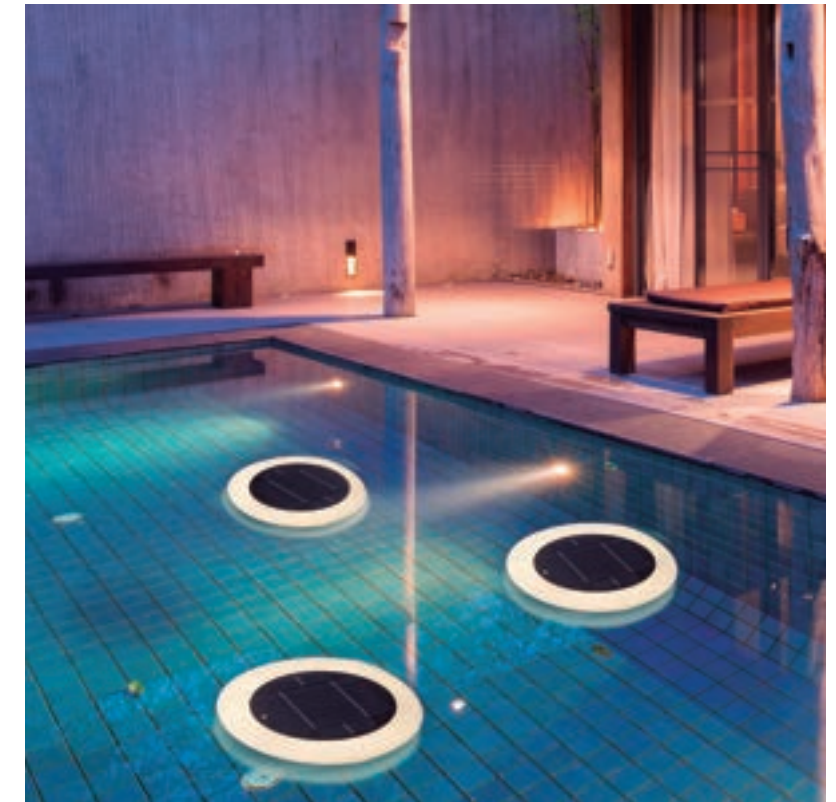

- Packaging: 43,6 x 43,6 x 55 cm
- Gross Weight (with packaging): 5,5kg

Dimensions (cm)

(*) Power adapter not included

Special for
Swimming-pool

Papaya 12

Papaya 30

PAPAYA 12

☰ MAGNETIC RECHARGEABLE BATTERY