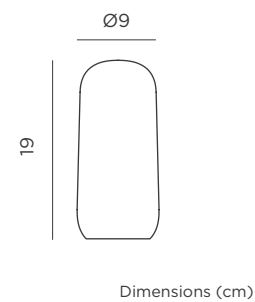

MADE OF RECYCLED MATERIALS