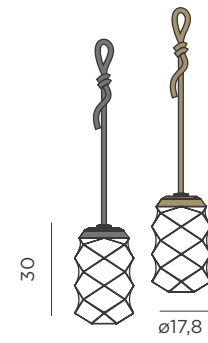

BITA

RECHARGEABLE BATTERY

IP65 Outdoor & Indoor use

Rechargeable Battery Electric Charge (Power adapter not included)

White Light (included)

RGB Light (included)

lm 300 lm

Remote control (included)

Dimmable

Hanging product

Rope: 300 cm

M ABS

Packaging: 18,5 x 18,5 x 29,5 cm

Gross Weight (with packaging): 0,9kg

Grey rope | ● REF: LUMBITAWLNLW

Beige rope | ● REF: LUMBITAB030WLNW

Dimensions (cm)