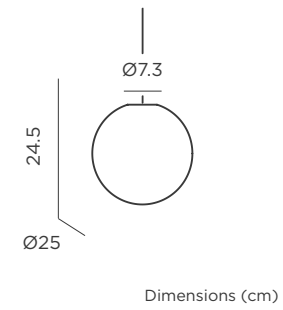

Pianeta 25 | 35 | 45

PIANETA 25

RECHARGEABLE BATTERY

REF: LUMPIA025XXHWNW

- IP65 Outdoor & Indoor use
- Rechargeable Battery Electric Charge (Power adapter not included)
- Warm Light (included)
- White Light (included)
- 700 lm
- Remote control (included)

- Dimmable
- Hanging product
- Cable: 200 cm
- M Polyethylene | Steel cable
- Packaging: 25,5 x 25,5 x 32 cm
- Gross Weight (with packaging): 1,3kg

HANGING CABLE

REF: LUMPIA025XXHBNW

- IP44 Outdoor & Indoor use
- Warm Light (included)
- White Light (included)
- 610 lm
- Remote control (included)
- Dimmable

- Hanging product
- Cable: 200 cm
- M Polyethylene | Steel cable
- Packaging: 25,5 x 25,5 x 35 cm
- Gross Weight (with packaging): 1,38kg