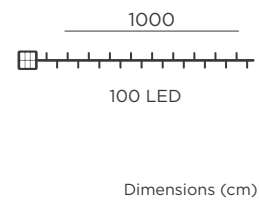

Luceo

LUCEO 10

SOLAR

REF: LUMLUC010XXSLNW

- IP44 Outdoor & Indoor use
- Solar battery
- Warm Light (included)
- NA
- Solar panel included

- Twilight sensor
- PVC | Transparent cable
- Packaging: 14 x 7 x 8 cm
- Gross Weight (with packaging): 0,2kg

LUCEO 3X2

CABLE

REF: LUMLUC320XXOCNW

- IP44 Outdoor & Indoor use
- Warm Light (included)
- NA
- Connectable

- PVC | Transparent cable
- Packaging: 18 x 18 x 10 cm
- Gross Weight (with packaging): 0,71kg

LUCEO 6X3

CABLE

REF: LUMLUC630XXOCNW

- IP44 Outdoor & Indoor use
- Warm Light (included)
- NA

- PVC | Transparent cable
- Packaging: 18 x 18 x 18 cm
- Gross Weight (with packaging): 1,08kg