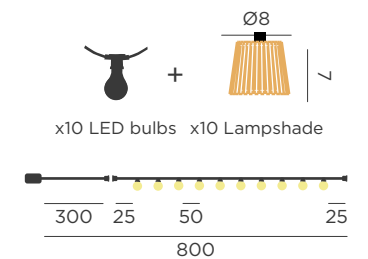

JUTE CABLE

- IP44 Outdoor & Indoor use
- Warm Light (included)
- 35 lm (lumens per bulb)
- Connectable

REF: LUMOKG800XXOCNW

- Bamboo | Jute cable
- Packaging: 40,5 x 16 x 10,5 cm
- Gross Weight (with packaging): 0,9kg

Dimensions (cm)