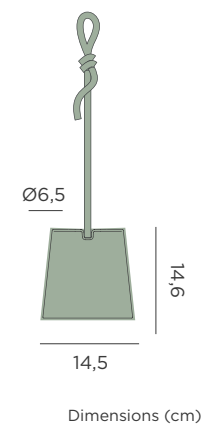

CONTA MINI HANG BATTERY

RECHARGEABLE BATTERY

- IP54 Outdoor & Indoor use
- 🔋 Rechargeable Battery Electric Charge (Power adapter not included)
- 💡 Warm Light (included)
- lm 350 lm
- 📶 Remote control (included)
- 🔊 Dimmable
- 🔌 Rechargeable bulb Mini Cherry (included)
- ⊕ Hanging product
- Rope: 300 cm
- M Recycled PVC
- 📦 Packaging: 16 x 16 x 16 cm
- 📦 Gross Weight (with packaging): 0.5kg

- White | ○ REF: LUMMCH015BXHWNW
- Taupe | ● REF: LUMMCH015KXHWNW
- Green | ● REF: LUMMCH015VDHWNW