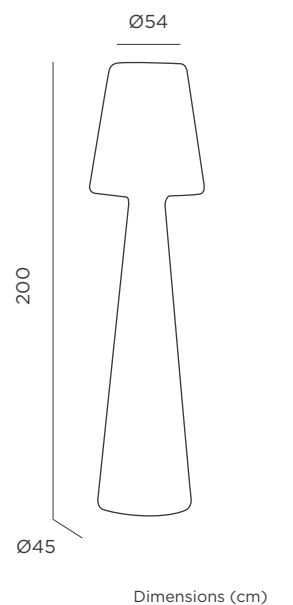

Lola 110

LOLA 110

RECHARGEABLE BATTERY

- IP65 Outdoor & Indoor use
- Rechargeable Battery Electric Charge (Power adapter not included)
- White Light (included)
- RGB Light (included)
- 110 lm
- Remote control (included)

REF: LUMLL110WLNW

- Dimmable
- Led tube lighting (included)
- Polyethylene
- Packaging: 27,5 x 27,5 x 112 cm
- Gross Weight (with packaging): 4,2kg

CABLE

- IP65 Outdoor & Indoor use
- White Light (included)
- 1.600 lm
- Led tube lighting (included)

REF: LUMLL110OFNW

- Polyethylene
- Packaging: 27,5 x 27,5 x 112 cm
- Gross Weight (with packaging): 4,2kg

CABLE

- IP65 Outdoor & Indoor use
- Warm Light (included)
- 1.600 lm
- Led tube lighting (included)

REF: LUMLL110OCNW

- Polyethylene
- Packaging: 26,5 x 26,5 x 111,5 cm
- Gross Weight (with packaging): 4,2kg

Lola 200

LOLA 200

CABLE

- IP65 Outdoor & Indoor use
- White Light (included)
- 2.200 lm
- Led tube lighting (included)

REF: LUMLL200OFNW

- Polyethylene
- Packaging: 55,5 x 55,5 x 204 cm
- Gross Weight (with packaging): 17kg

CABLE

- IP65 Outdoor & Indoor use
- Warm Light (included)
- 2.200 lm
- Led tube lighting (included)

REF: LUMLL200OCNW

- Polyethylene
- Packaging: 55,5 x 55,5 x 204 cm
- Gross Weight (with packaging): 17kg