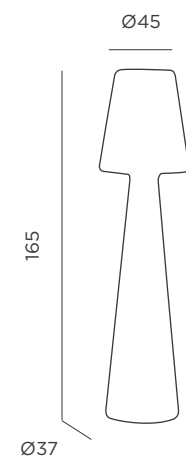

REF: LUMLL165OFNW

- M Polyethylene
- 📦 Packaging: 45,5 x 45,5 x 166 cm
- 📦 Gross Weight (with packaging): 11kg

🔌 CABLE

- IP65 Outdoor & Indoor use
- 💡 Warm Light (included)
- 💡 2.200 lm
- 💡 Led tube lighting (included)

REF: LUMLL165OCNW

- M Polyethylene
- 📦 Packaging: 45,5 x 45,5 x 166 cm
- 📦 Gross Weight (with packaging): 11kg

Dimensions (cm)

Light & Decor floor lamps | Lola 165

Lola 110

LOLA 110

RECHARGEABLE BATTERY

- IP65 Outdoor & Indoor use
- Rechargeable Battery Electric Charge (Power adapter not included)
- White Light (included)
- RGB Light (included)
- 110 lm
- Remote control (included)