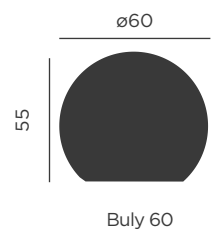

BULY 60

CABLE

REF: LUMBLLO60XXICNW

- IP20 Indoor use
- 💡 Warm light (bulb included)
- lm 600 lm
- 🔘 On / Off Button

- M Polyethylene
- 📦 Packaging: 57 x 60 x 60 cm
- 📦 Gross Weight (with packaging): 4,5kg