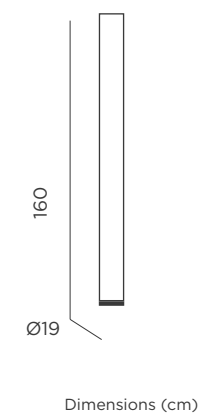

JUTE CABLE

- IP65 Outdoor & Indoor use
- Warm Light (included)
- 2.200 lm
- Led tube lighting (included)

REF: LUMFT160OCNW

- M Polyethylene | Metal (weight stability included)
- Packaging: 19,5 x 19,5 x 165 cm
- Gross Weight (with packaging): 6,2kg