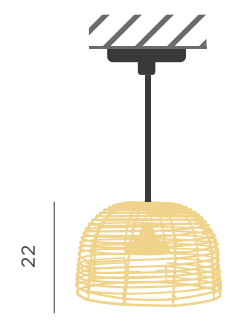

Dimensions (cm)

AMALFI 50

CEILING CANOPY

- IP20 Indoor use
- Cable: 150 cm
- 💡 E27 bulb not included
- 🔗 Hanging product

REF: LUMAMA050XXHINW

- M Rattan
- 📦 Packaging: 51 x 51 x 30 cm
- 📊 Gross Weight (with packaging): 1,46kg