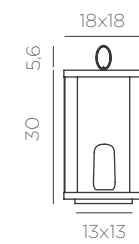

Siroco 30

SIROCO 30

RECHARGEABLE BATTERY

- IP54 Outdoor & Indoor use
- Rechargeable Battery Electric Charge (Power adapter not included)
- Warm Light Mode
- Flame effect led light Mode
- 200 lm
- Remote control (included)

REF: LUMSRC030BXWLNW

- Dimmable
- Candy lamp (included)
- Lacquered Iron (black colour)
- Packaging: 31,3 x 19 x 19 cm
- Gross Weight (with packaging): 1,9kg

Dimensions (cm)

Siroco 50

SIROCO 50

RECHARGEABLE BATTERY

- IP54 Outdoor & Indoor use
- Rechargeable Battery Electric Charge (Power adapter not included)
- Warm Light Mode
- Flame effect led light Mode
- 200 lm
- Remote control (included)

REF: LUMSRC050BXWLNW

- Dimmable
- Candy lamp (included)
- Lacquered Iron (black colour)
- Packaging: 51,3 x 19 x 19 cm
- Gross Weight (with packaging): 2,5kg