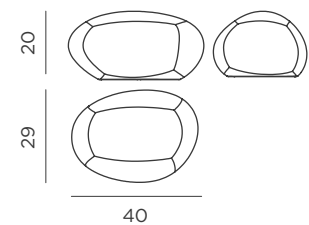

Petra

PETRA 40

SOLAR & RECHARGEABLE BATTERY

REF: LUMPT040SSNW

- Outdoor & Indoor use
- Solar + Rechargeable Battery Electric Charge (Power adapter not included)
- Warm Light (included)
- White Light (included)
- RGB Light (included)
- 600 lm
- Remote control (included)

- Dimmable
- Twilight sensor
- Integrated solar panel
- Polyethylene
- Packaging: 29,5 x 40,3 x 20,5 cm
- Gross Weight (with packaging): 1,3kg

SOLAR AUTOMATIC

REF: LUMPT040SANW

- Outdoor use
- Solar Charge
- RGB Light (included)
- White Light (included)
- 50 lm

- Twilight sensor
- Integrated solar panel
- Polyethylene
- Packaging: 29,5 x 40,3 x 20,5 cm
- Gross Weight (with packaging): 1,3kg

CABLE

REF: LUMPT040OFNW

- Outdoor & Indoor use
- White light (included)
- 250 lm

- Polyethylene
- Packaging: 29,5 x 40,3 x 20,5 cm
- Gross Weight (with packaging): 1,3kg

PETRA 60

SOLAR & RECHARGEABLE BATTERY

REF: LUMPT060SSNW

- Outdoor & Indoor use
- Solar + Rechargeable Battery Electric Charge (Power adapter not included)
- Warm Light (included)
- White Light (included)
- RGB Light (included)
- 600 lm
- Remote control (included)

- Dimmable
- Twilight sensor
- Integrated solar panel
- Polyethylene
- Packaging: 44,3 x 60,2 x 30,8 cm
- Gross Weight (with packaging): 2,5kg

CABLE

REF: LUMPT060OFNW

- Outdoor & Indoor use
- White light (included)
- 600 lm

- Polyethylene
- Packaging: 44,3 x 60,2 x 30,8 cm
- Gross Weight (with packaging): 3kg

Dimensions (cm)