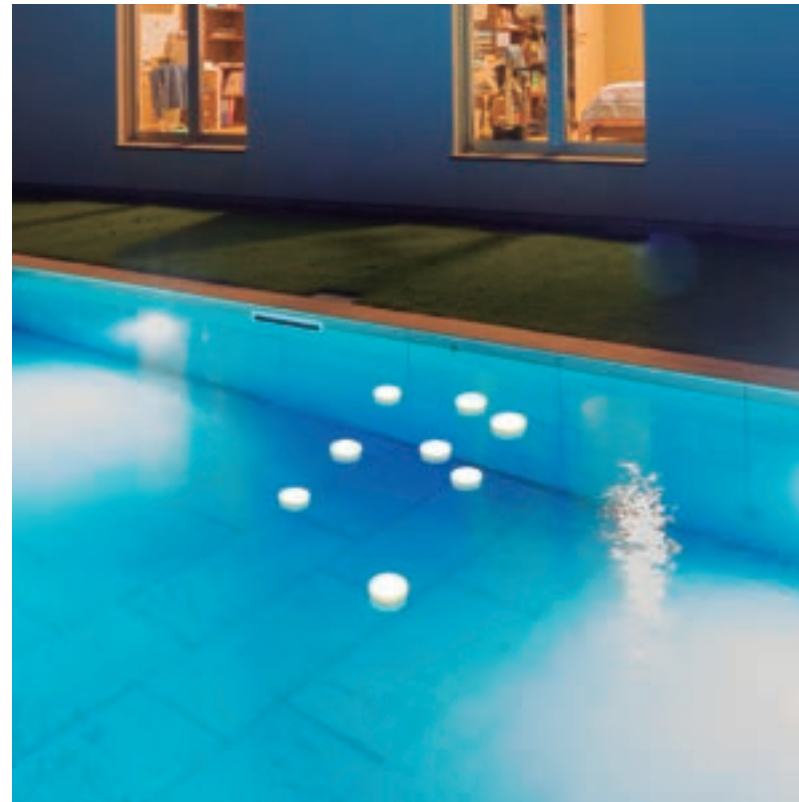

- Packaging: 43,6 x 43,6 x 55 cm
- Gross Weight (with packaging): 5,5kg

Dimensions (cm)

(*) Power adapter not included

Special for
Swimming-pool

Papaya 12

Papaya 30

PAPAYA 12

☰ MAGNETIC RECHARGEABLE BATTERY