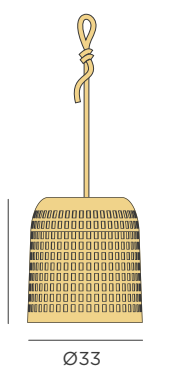

Ø33

Dimensions (cm)