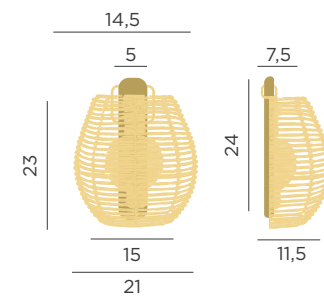

- Dimmable
- Rechargeable bulb Cherry (included)
- Rattan
- Packaging: 27,5 X 21,2 X 16,3 cm
- Gross Weight (with packaging): 0,93kg

Dimensions (cm)

Sisine

SISINE 25 WALL LAMP

RECHARGEABLE BATTERY

REF: LUMSIS025XXWLNW