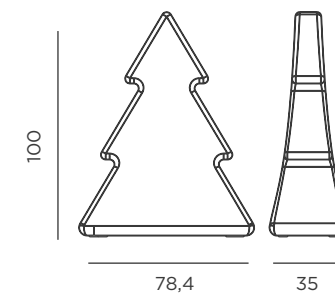

Dimensions (cm)