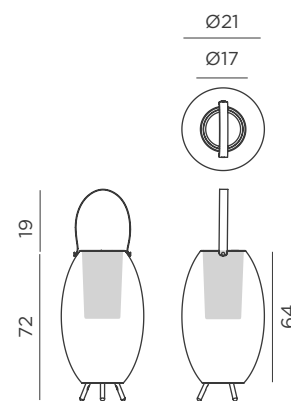

Dimensions (cm)