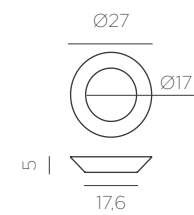

Wally Disk

WALLY 27 DISK

SOLAR

- IP65 Outdoor use
- Solar Charge
- Warm Light (included)
- lm 200 lm
- Remote control (included)

REF: LUMWLD027XXSPNW

- Twilight sensor
- Integrated solar panel
- Recycled Plastic
- Packaging: 28 x 6,5 x 28 cm
- Gross Weight (with packaging): 0,65kg

Dimensions (cm)

WALLY 39 DISK

SOLAR

- IP65 Outdoor use
- Solar Charge
- Warm Light (included)
- lm 200 lm
- Remote control (included)

REF: LUMWLD039XXSPNW

- Twilight sensor
- Integrated solar panel
- Recycled Plastic
- Packaging: 40 x 9,5 x 40 cm
- Gross Weight (with packaging): 1,15kg