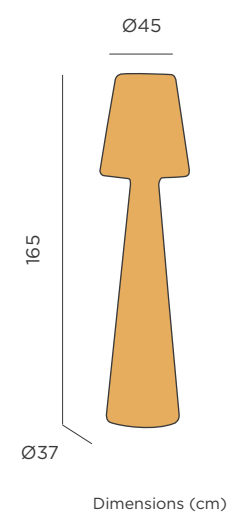

JUTE CABLE

- IP54 Outdoor & Indoor use
- Bulb E27 (not included)
- M Rattan | Metal (weight stability included)

REF: LUMLOL165XXOCNW

- Packaging: 46 x 46 x 166 cm
- Gross Weight (with packaging): 7,4kg