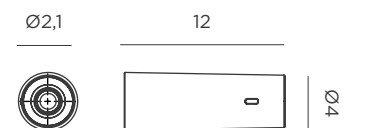

Black | ● REF: LUMROLO40NXWLNW
White | ○ REF: LUMROLO40BXWLNW

Dimensions (cm)

Compatible with Magnetic Hanging Roll Accessory (sold separately) | pag 190

Roll Accessory

MAGNETIC HANGING ROLL ACCESSORY

- 🔗 Hanging product
- 🧲 Magnetic Anchor
- 200 cm
- ✂ Without electrical installation
- 🔗 Easy Installation (Adhesive Pads or Screws)
- M** ABS | Metal
- 📦 Packaging: 6 x 6 x 3,5 cm
- 📦 Gross Weight: 0,04kg