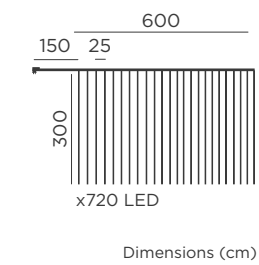

LUCEO 6X3

CABLE

REF: LUMLUC630XXOCNW

- IP44 Outdoor & Indoor use
- Warm Light (included)
- NA

- PVC | Transparent cable
- Packaging: 18 x 18 x 18 cm
- Gross Weight (with packaging): 1,08kg

LUCEO 10