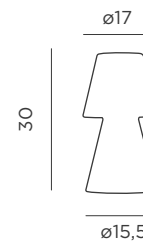

LOLA 30

RECHARGEABLE BATTERY

REF: LUMLL030WLNW

- IP54 Outdoor & Indoor use
- Rechargeable Battery Electric Charge (Power adapter not included)
- White Light (included)
- RGB Light (included)
- 45 lm
- Remote control (included)

- Dimmable
- Led tube lighting (included)
- Polyethylene
- Packaging: 17 x 17 x 31,6 cm
- Gross Weight (with packaging): 1,2kg

Dimensions (cm)