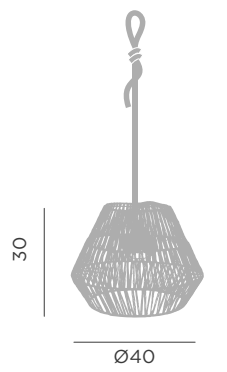

Dimensions (cm)