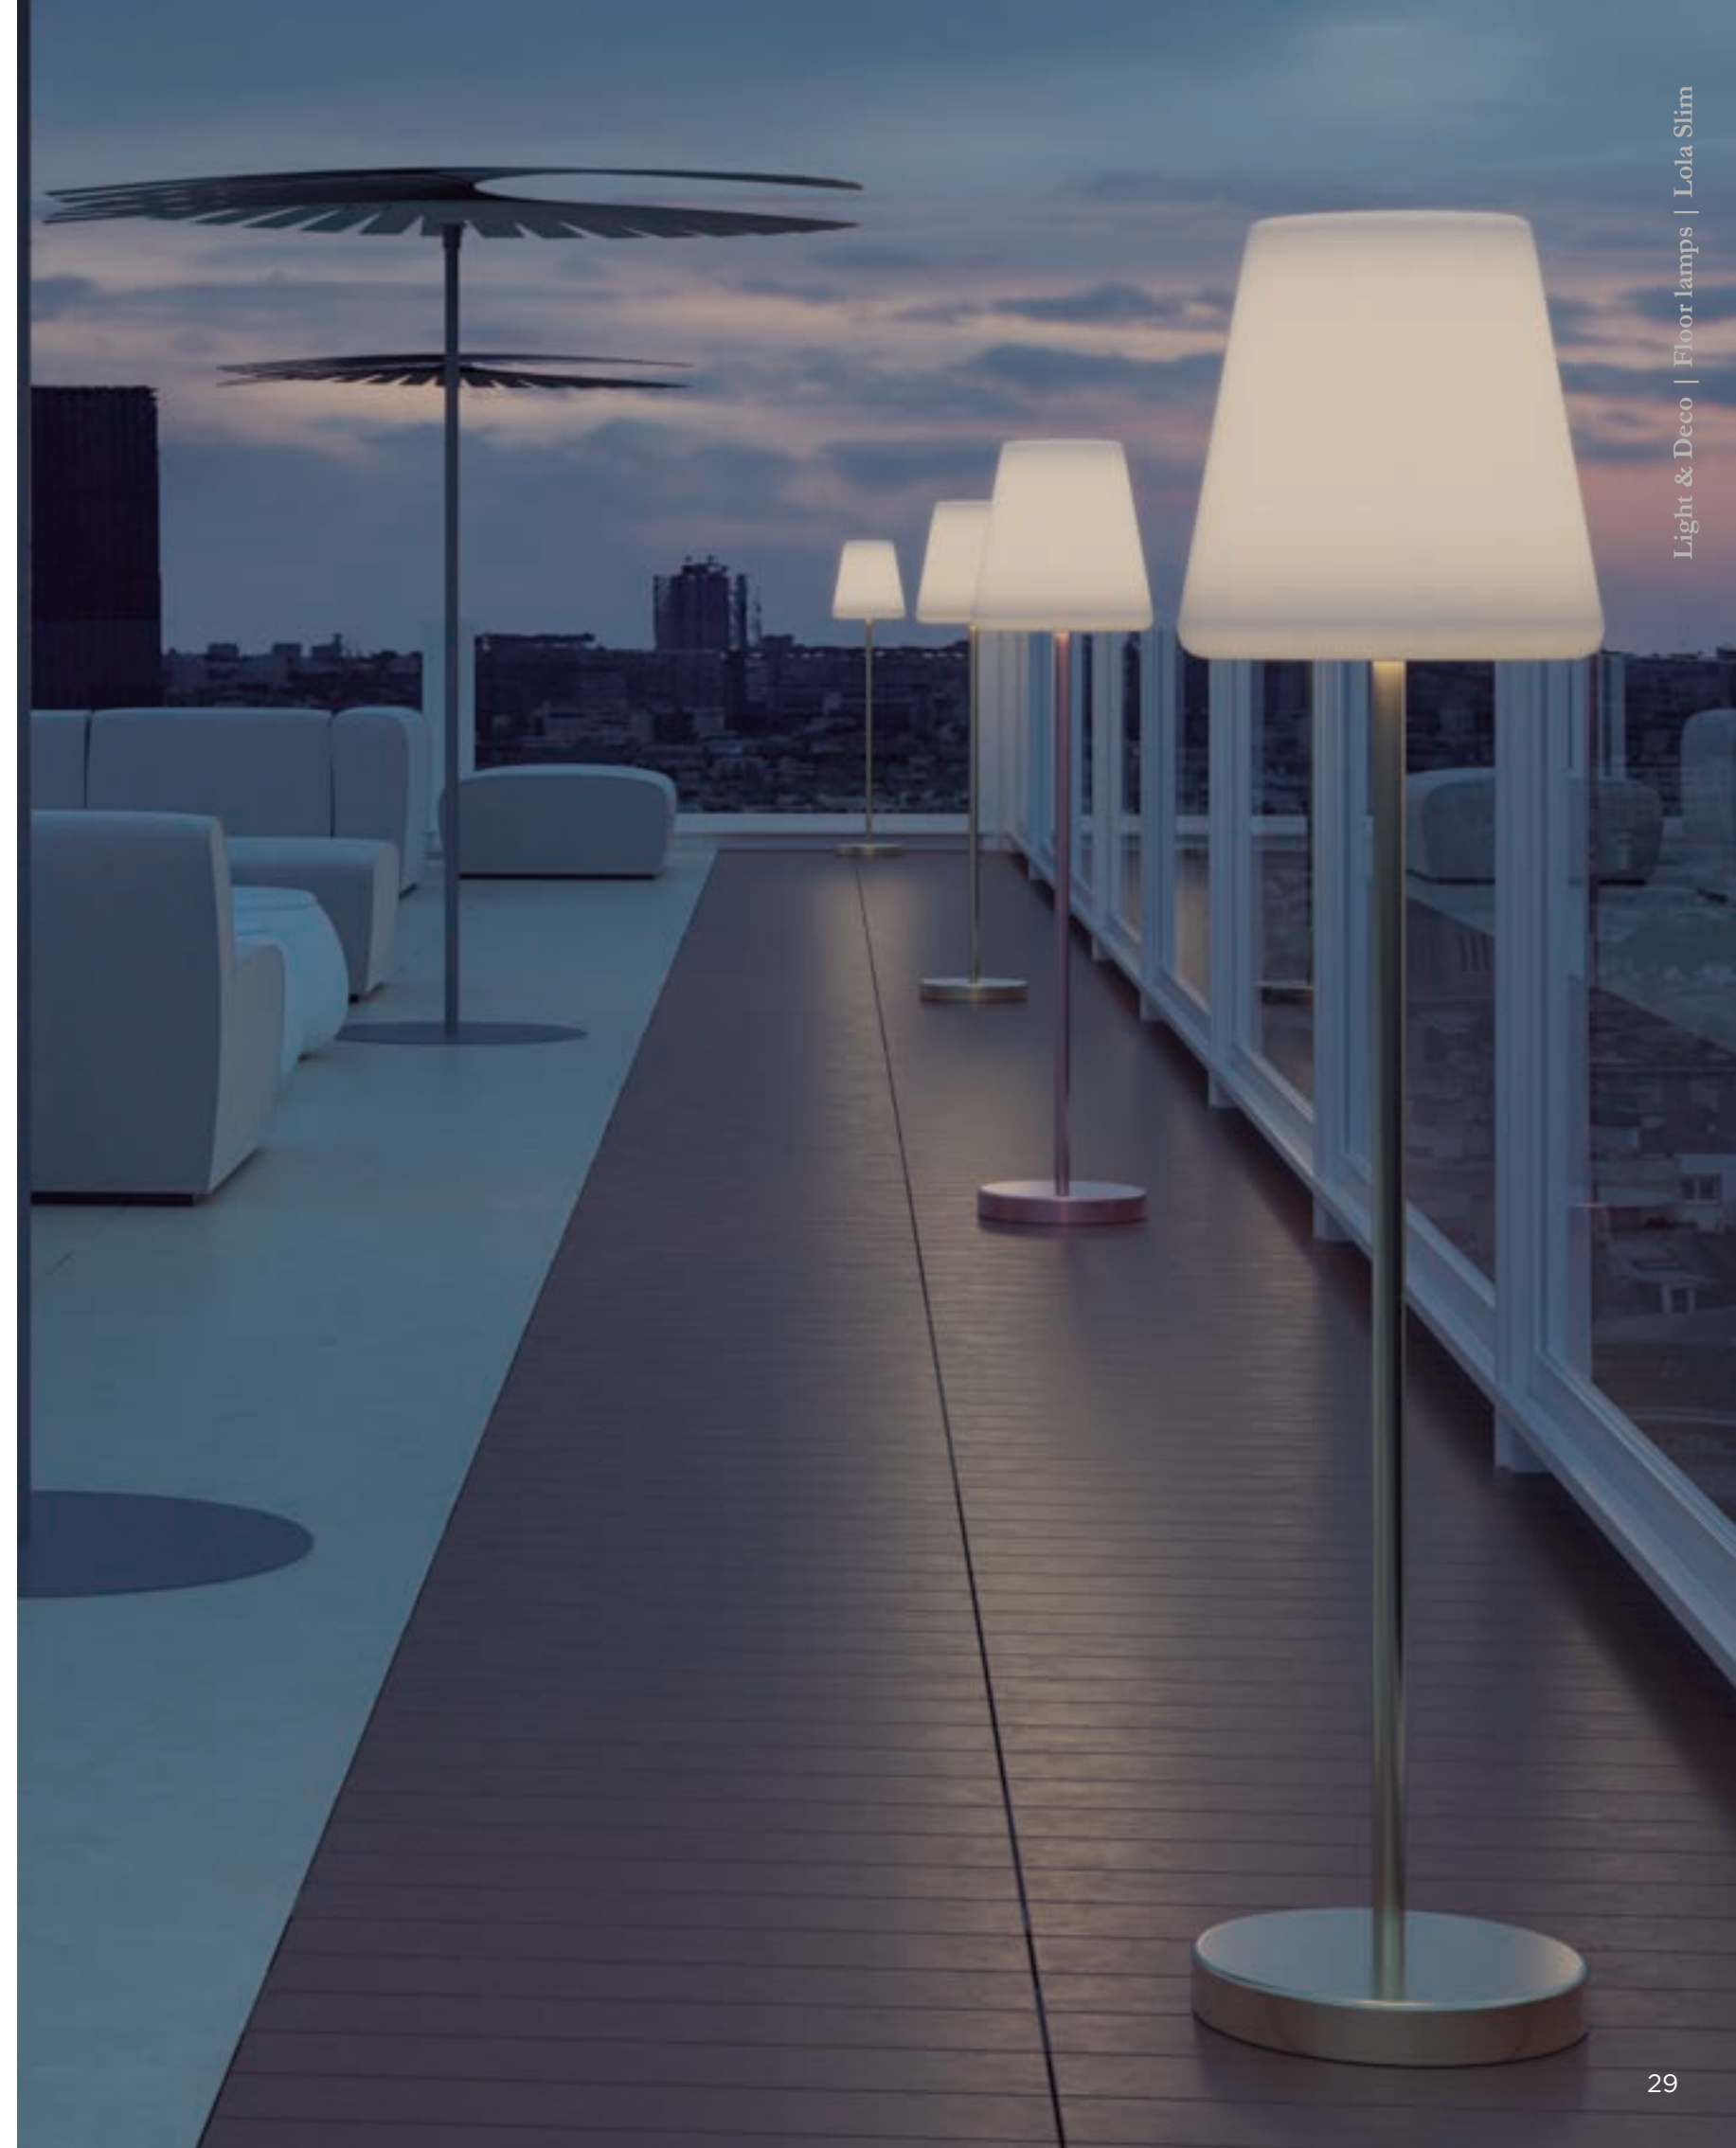

Lola Slim 120

LOLA SLIM 120

SOLAR & RECHARGEABLE BATTERY

- IP65 Outdoor & Indoor use
- Solar + Rechargeable Battery Electric Charge (Power adapter not included)
- Warm Light (included)
- White Light (included)
- RGB Light (included)
- Im 600 lm
- Remote control (included)
- Dimmable
- Twilight sensor
- **M** Lacquered Iron | Polyethylene
- Packaging: 39 x 39 x 39,5 cm
- Gross Weight (with packaging): 7kg

- Anthracite | ● **REF: LUMLLS120ANSSNW**
- Brass | ● **REF: LUMLLS120BRSSNW**

Lola Slim 180

LOLA SLIM 180

SOLAR & RECHARGEABLE BATTERY

- IP65 Outdoor & Indoor use
- Solar + Rechargeable Battery Electric Charge (Power adapter not included)
- Warm Light (included)
- White Light (included)
- RGB Light (included)
- Im 600 lm
- Remote control (included)
- Dimmable
- Twilight sensor
- **M** Lacquered Iron | Polyethylene
- Packaging: 47 x 54 x 58,5 cm
- Gross Weight (with packaging): 19,64kg

- Rose gold | ● **REF: LUMLLS180RGSSNW**
- Brass | ● **REF: LUMLLS180BRSSNW**

JUTE CABLE

- IP65 Outdoor & Indoor use
- Warm Light (included)
- White Light (included)
- Im 860 lm
- Remote control (included)
- Dimmable
- **M** Lacquered Iron | Polyethylene
- Packaging: 47 x 54 x 58,5 cm
- Gross Weight (with packaging): 19,64kg

- Rose gold | ● **REF: LUMLLS180RGINOUTNW**
- Brass | ● **REF: LUMLLS180BRINOUTNW**