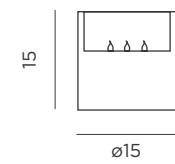

DOLO CANDLE 3 WICKS

AA BATTERIES

REF: LUMDLO015XXAANW

- IP44 Indoor use
- 3 AA Batteries (not included)
- Warm Light (included)
- Flame effect led light Mode (included)
- 60 lm
- Remote control (included)
- Timer
- Dimmable

- Wax
- Packaging: 16 x 16 x 16 cm
- Gross Weight (with packaging): 1,1kg

Dimensions (cm)