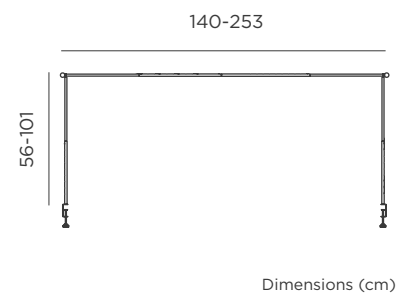

GARLAND LIFT

Black | ● REF: MOBGLF250NXNW

- M Lacquered Steel
- ↔ Extendable Pole

- 📦 Packaging: 74 x 13 x 6 cm
- 📦 Gross Weight (with packaging): 3,39kg