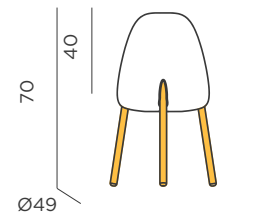

REF: LUMRCK070INOUTNW

-  Dimmable
- M** Beechwood | Polyethylene
-  Packaging: 37,5 x 37,5 x 43 cm
-  Gross Weight (with packaging): 3kg

Dimensions (cm)

ROCKET 70

ROCKET 145

Rocket 145

ROCKET 145

SOLAR & RECHARGEABLE BATTERY