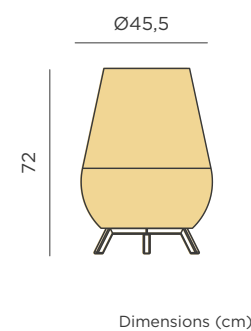

SAONA 70

JUTE CABLE

REF: LUMSAO070XXIXNW

- IP20 Indoor use
- Cable: 150 cm
- ⚠ E27 bulb not included
- 🔘 On / Off Button

- **M** Rattan
- 📦 Packaging: 50,4 x 50,4 x 74 cm
- 📦 Gross Weight (with packaging): 4kg