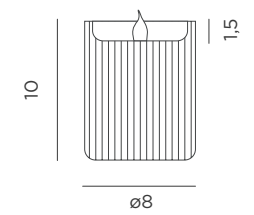

DOLO CANDLE CERAMIC

AAA BATTERIES

- IP44 Outdoor & Indoor use
- ✖ 2 AAA Batteries (not included)
- 🔥 Flame effect led light Mode (included)
- lm 20 lm
- 📡 Remote control (included)
- 🕒 Timer

REF: LUMDLO008XXAANW

- M Ceramic / Wax
- 📦 Packaging: 9 x 9 x 11 cm
- 📦 Gross Weight (with packaging): 0,4kg

Dimensions (cm)