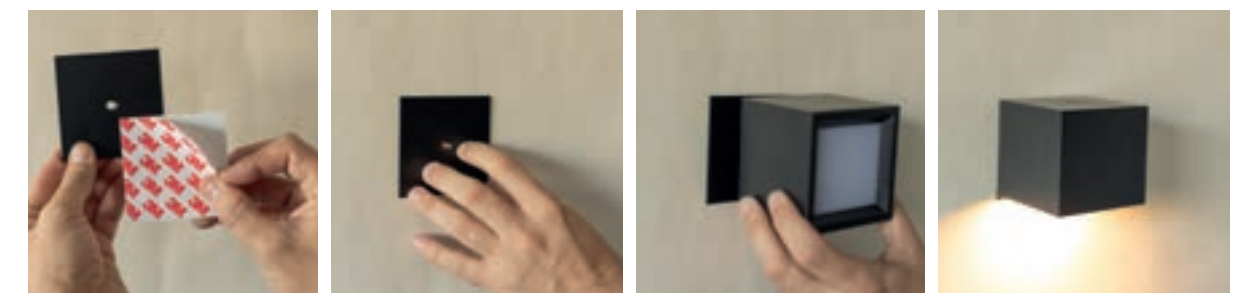

Box 8

BOX 8

🔋 RECHARGEABLE BATTERY

- 🏠 IP20 Indoor use
- 🔋 Rechargeable Battery Electric Charge (Power adapter not included)
- 💡 Warm Light (included)
- lm 300 lm
- 🔊 Dimmable
- 🧲 Magnetic Anchor
- ✂ Without electrical installation
- 🔗 Easy Installation (Adhesive Pads or Screws)
- **M** ABS
- 📦 Packaging: 8,5 x 8,2 x 10,8 cm
- 📦 Gross Weight (with packaging): 0,325kg

Black | ● REF: LUMBOX080NXWLNW
White | ○ REF: LUMBOX080BXWLNW