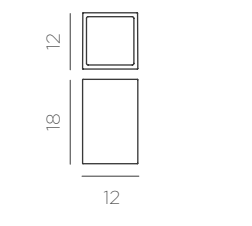

12

Dimensions (cm)

WALLY SQUARE 18X18X18

SOLAR

- IP65 Outdoor use
- Solar Charge
- Warm Light (included)
- 1000 lm
- Remote control (included)
- Twilight sensor

REF: LUMWLC018XXSPNW

- Motion sensor
- Solar panel included
- Recycled Plastic
- Packaging: 19,3 x 19,3 x 19,7 cm
- Gross Weight (with packaging): 0,72kg