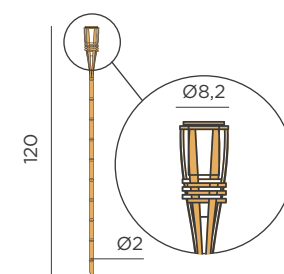

HIAMA

☀️ SOLAR

- IP44 Outdoor use
- ☀️ Solar Battery
- 🔥 Flame effect led light
- lm 25 lm
- 🌙 Twilight sensor

REF: LUMHIA120XXSLNW

- ☀️ Integrated solar panel
- 🎋 Bamboo
- 📦 Box Packaging: 122 x 52 x 19 cm
- 📦 Gross Weight: 0,19kg per unit