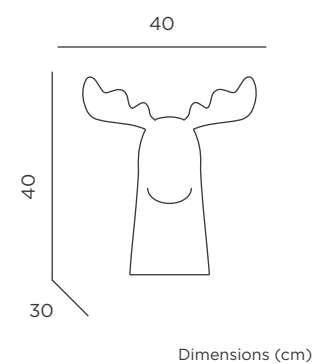

CABLE (WARM LIGHT)

REF: LUMRD035ICNW

-  Indoor use
-  Warm Light (included)
-  600 lm
-  Polyethylene
-  On / Off Button
-  Packaging: 36,5 x 32 x 18,5 cm
-  Gross Weight (with packaging): 1,4kg

*Point of Purchase
Display*