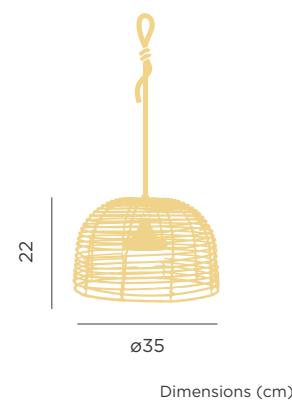

BOSSA HANG BATTERY

RECHARGEABLE BATTERY

REF: LUMBOHXNW

- IP54 Outdoor & Indoor use
- Rechargeable Battery Electric Charge (Power adapter not included)
- Warm Light (included)
- 900 lm
- Remote control (included)
- Dimmable

- Rechargeable bulb Cherry (included)
- Hanging product
- Rope: 300cm
- Rattan
- Packaging: 38,4 x 38,4 x 23 cm
- Gross Weight (with packaging): 1,5kg