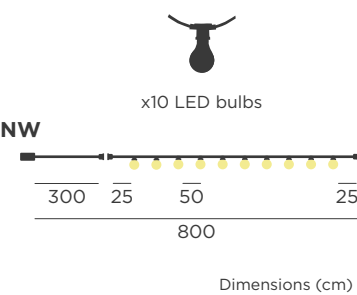

CABLE (RGB LIGHT)

- IP44 Outdoor & Indoor use
- White Light (included)
- RGB Light (included)
- 35 lm (lumens per bulb)
- Remote control (included)

- Black cable | ☒ **REF: LUMGALLRGBNW**

- Connectable
- **M** PVC
- Packaging: 28,5 x 15 x 12 cm
- Gross Weight (with packaging): 0,9kg