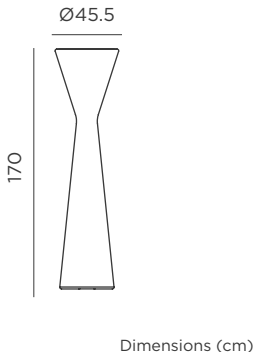

REF: LUMKN170OFNW

- Polyethylene
- Packaging: 45,8 x 45,8 x 171 cm
- Gross Weight (with packaging): 10,3kg