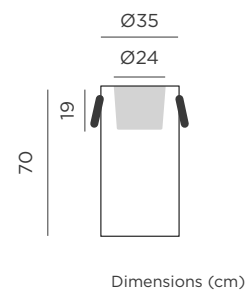

PALMA BOTTLE RACK

☀️ + 🔋 SOLAR & RECHARGEABLE BATTERY

REF: LUMPMB70SSNW

- IP65 Outdoor & Indoor use
- ☀️ Solar + Rechargeable Battery Electric Charge (Power adapter not included)
- 💡 Warm Light (included)
- 💡 White Light (included)
- 💡 RGB Light (included)
- lm 600 lm
- 📱 Remote control (included)

- 📊 Dimmable
- 🌙 Twilight sensor
- ☀️ Integrated solar panel
- M Polyethylene
- 📦 Packaging: 35,5 x 35,5 x 70 cm
- 📊 Gross Weight (with packaging): 2,42kg