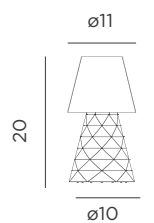

- Touch control
- M** PMMA
- Packaging: 13,5 x 24,5 x 13,5 cm
- Gross Weight (with packaging): 0,67kg

Dimensions (cm)

Maia

MAIA

RECHARGEABLE BATTERY

- IP44 Outdoor & Indoor use
- 🔌 Rechargeable Battery Electric Charge (Power adapter not included)
- 💡 Warm Light (included)
- 💡 White Light (included)
- 💡 RGB Light (included)
- lm 100 lm
- LED Led tube lighting (included)
- M ABS
- 📦 Packaging: 9,7 x 9,7 x 20,3 cm
- 📦 Gross Weight (with packaging): 0,4kg