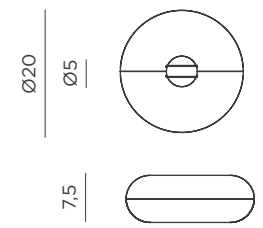

LIMA

RECHARGEABLE BATTERY

- IP54 Outdoor & Indoor use
- Rechargeable Battery Electric Charge (Power adapter not included)
- Warm Light (included)
- RGB Light (included)
- 900 lm
- Magnetic surface

White | ☐ REF: LUMLMA020BXWLNW

- Remote control (included)
- Dimmable
- Recycled Plastic
- Packaging: 21 x 21 x 9 cm
- Gross Weight (with packaging): 0,85kg

Dimensions (cm)