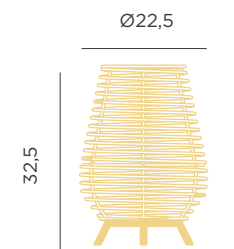

Dimensions (cm)

BOSSA 20 HANG

CEILING CANOPY

- IP20 Indoor use
- Cable: 150 cm
- 💡 E27 bulb not included
- 🔗 Hanging product

REF: LUMBOS020XXHINW

- M Rattan
- 📦 Packaging: 38,4 x 38,4 x 19,8 cm
- 📊 Gross Weight (with packaging): 1,5kg