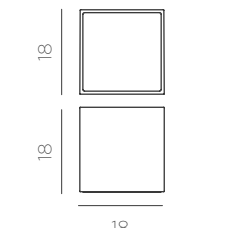

18

Dimensions (cm)

WALLY SQUARE POT 18X18X18

- IP65 Outdoor use
- Artificial plants included
- 1,8 L

REF: JDNWAP018BXNLNW

- Recycled Plastic
- Packaging: 19,5 x 19 x 19,5 cm
- Gross Weight (with packaging): 0,72kg