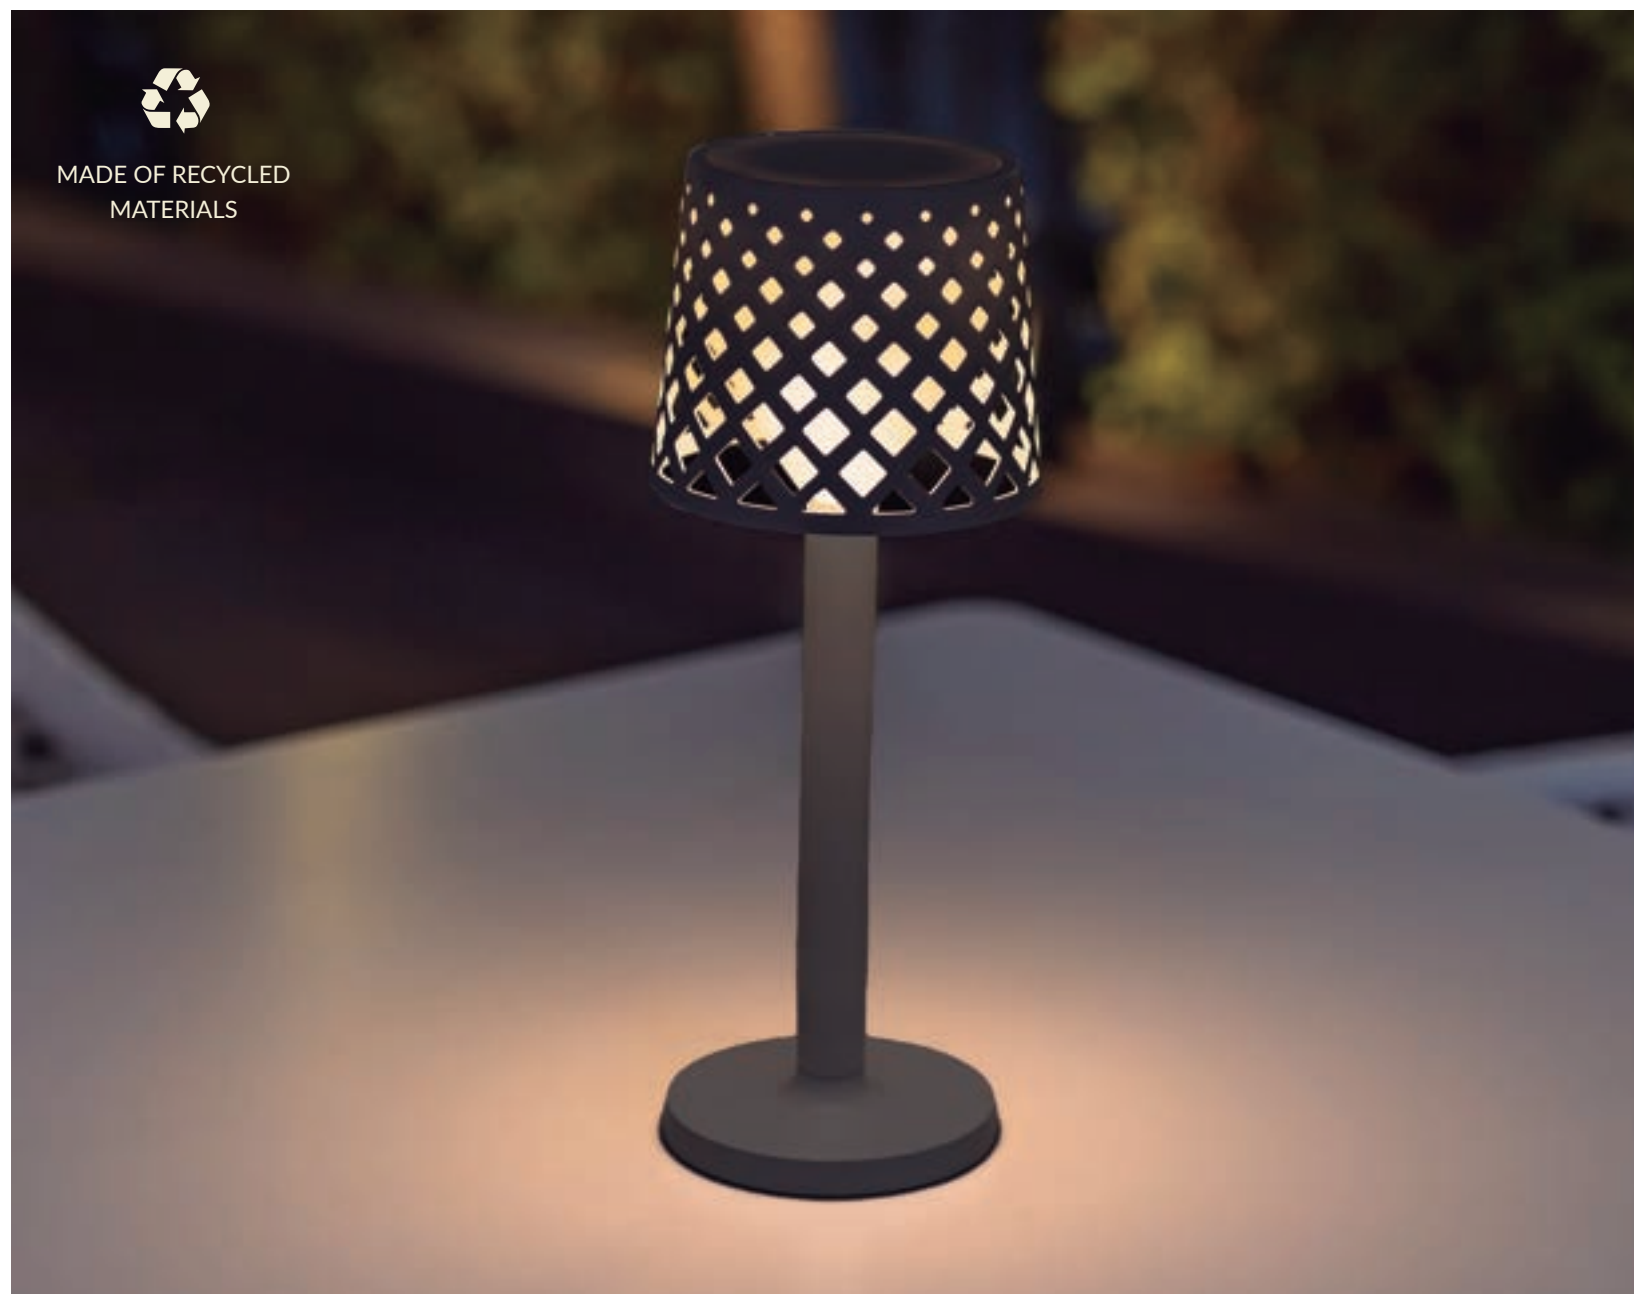

Gretita Table Lamp

GRETITA TABLE LAMP

AAA BATERIES

- IP44 Outdoor & Indoor use
- 3 AAA batteries (not included)
- Warm Light (included)
- lm 80 lm
- Touch control
- Dimmable
- Recycled Plastic
- Packaging: 14,2 x 12 x 17,6 cm
- Gross Weight (with packaging): 0,3kg

White | ○ REF: LUMGRT030BXWLNW
Anthracite | ● REF: LUMGRT030ANWLNW