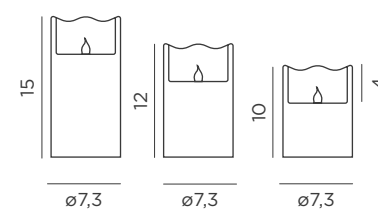

DOLO PACK X3

AAA BATTERIES

- IP44 Outdoor & Indoor use
- ✖ 2 AAA Batteries (not included)
- 💡 Warm Light (included)
- 🔥 Flame effect led light Mode (included)
- lm 20 lm
- 📡 Remote control (included)
- 🕒 Timer
- 📶 Dimmable

REF: LUMDLO803XXAANW

- M Wax
- 📦 Packaging: 8 x 8 x 16 cm (x3 uds)
- 📦 Gross Weight (with packaging): 0,7kg

Dimensions (cm)