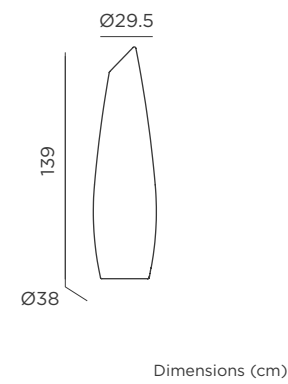

- IP65 Outdoor & Indoor use
- Rechargeable Battery Electric Charge (Power adapter not included)
- White Light (included)
- RGB Light (included)
- 115 lm
- Remote control (included)

- Dimmable
- Led tube lighting (included)
- M Polyethylene
- Packaging: 39 x 39 x 140 cm
- Gross Weight (with packaging): 6kg

CABLE

REF: LUMFD140OFNW

- IP65 Outdoor & Indoor use
- White Light (included)
- 1.800 lm
- Led tube lighting (included)

- M Polyethylene
- Packaging: 39 x 39 x 140 cm
- Gross Weight (with packaging): 6kg

CABLE

REF: LUMFD140OCNW

- IP65 Outdoor & Indoor use
- Warm Light (included)
- 1.800 lm
- Led tube lighting (included)

- M Polyethylene
- Packaging: 39 x 39 x 140 cm
- Gross Weight (with packaging): 6kg

FREDO 170

RECHARGEABLE BATTERY

REF: LUMFD170WLNW

- IP54 Outdoor & Indoor use
- Rechargeable Battery Electric Charge (Power adapter not included)
- White Light (included)
- RGB Light (included)
- 135 lm
- Remote control (included)

- Dimmable
- Led tube lighting (included)
- M Polyethylene
- Packaging: 48 x 48 x 170 cm
- Gross Weight (with packaging): 8,5kg

CABLE

REF: LUMFD170OFNW

- IP65 Outdoor & Indoor use
- White Light (included)
- 2.200 lm
- Led tube lighting (included)

- M Polyethylene
- Packaging: 48 x 48 x 170 cm
- Gross Weight (with packaging): 8,5kg

CABLE

REF: LUMFD170OCNW

- IP65 Outdoor & Indoor use
- Warm Light (included)
- 2.200 lm
- Led tube lighting (included)

- M Polyethylene
- Packaging: 48 x 48 x 170 cm
- Gross Weight (with packaging): 8,5kg