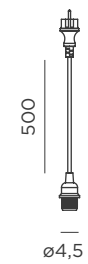

ARTEIXO

CABLE

- IP54 Outdoor & Indoor use
- E27 bulb (not included)
- Hanging product
- Cable: 500cm
- M Natural fibres (Jute option)
- Packaging: 25 x 12 x 5 cm
- Gross Weight (with packaging): 0,6kg

- Jute | ● REF: LUMARX500XXOXNW
- Black | ● REF: LUMARX500BXXOXNW

Dimensions (cm)