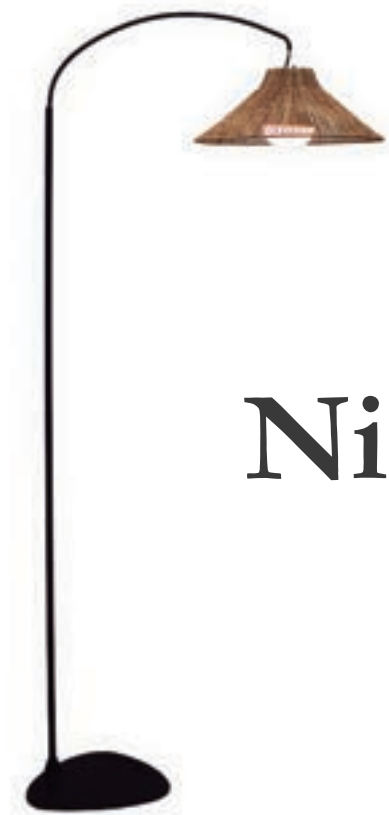

Niza 165

NIZA 165

RECHARGEABLE BATTERY

- IP54 Outdoor & Indoor use
- Rechargeable Battery Electric Charge (Power adapter not included)
- Warm Light (included)
- 900 lm
- Remote control (included)

REF: LUMNIZ165NXWLNW

- Dimmable
- Rechargeable bulb Cherry (included)
- Seagrass | Lacquered Iron (black colour)
- Packaging: 28 x 43,9 x 47,5 cm
- Gross Weight (with packaging): 6,7kg

Floor lamp & wall lamp
2 lamps in 1