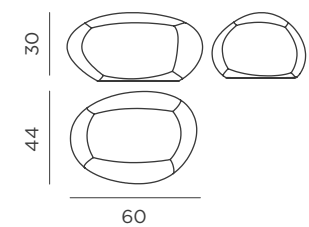

Dimensions (cm)