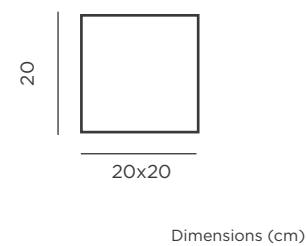

GIFTY 20

SOLAR & RECHARGEABLE BATTERY

REF: LUMGFT020XXSSNW

- Outdoor & Indoor use
- Solar + Rechargeable Battery Electric Charge (Power adapter not included)
- Warm Light (included)
- White Light (included)
- RGB Light (included)
- 600 lm
- Remote control (included)

- Dimmable
- Twilight sensor
- Integrated solar panel
- Polyethylene
- Packaging: 23 x 21 x 21 cm
- Gross Weight (with packaging): 1,2kg