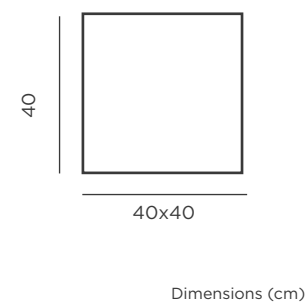

GIFTY 40

SOLAR & RECHARGEABLE BATTERY

REF: LUMGFT040XXSSNW

- Outdoor & Indoor use
- Solar + Rechargeable Battery Electric Charge (Power adapter not included)
- Warm Light (included)
- White Light (included)
- RGB Light (included)
- 600 lm
- Remote control (included)

- Dimmable
- Twilight sensor
- Integrated solar panel
- Polyethylene
- Packaging: 41 x 41 x 43 cm
- Gross Weight (with packaging): 4,5kg