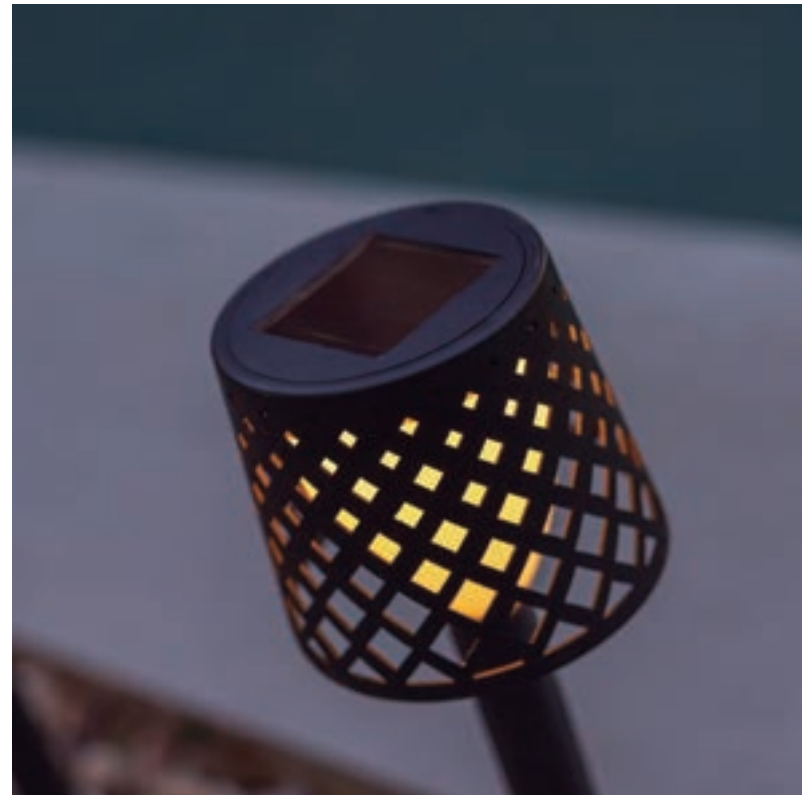

Gretita

MADE OF RECYCLED
MATERIALS

Light & Deco | Functionals | Gretita