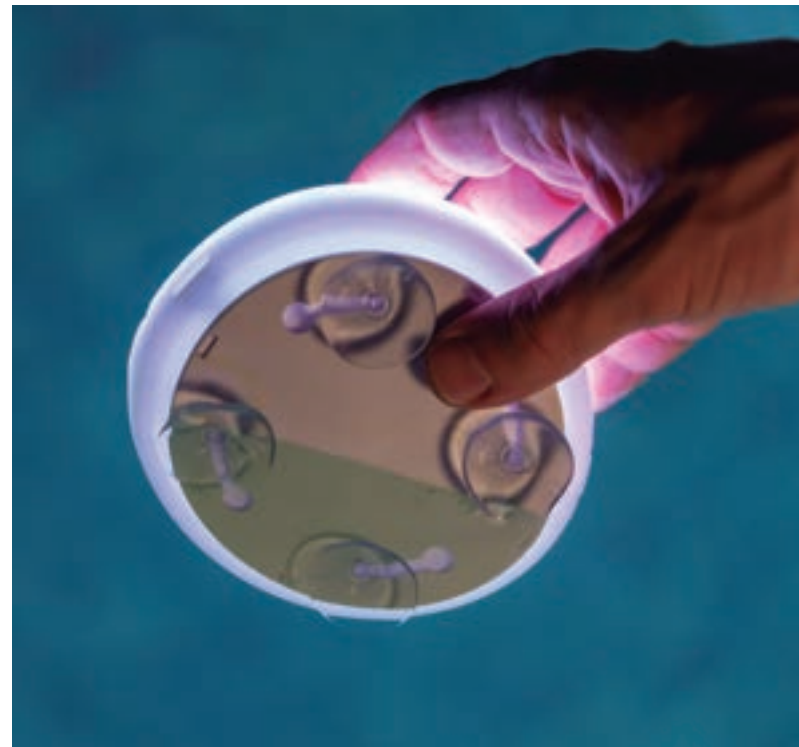

- Packaging: 43,6 x 43,6 x 55 cm
- Gross Weight (with packaging): 5,5kg

Dimensions (cm)

(*) Power adapter not included

Special for
Swimming-pool

Papaya 12

Papaya 30

PAPAYA 12

☰ MAGNETIC RECHARGEABLE BATTERY