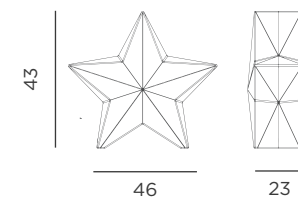

Nova

NOVA 45

☀️ + 🔋 SOLAR & RECHARGEABLE BATTERY

REF: LUMNV045SSNW

IP65 Outdoor & Indoor use

☀️ Solar + Rechargeable Battery Electric Charge (Power adapter not included)

💡 Warm Light (included)

💡 White Light (included)

💡 RGB Light (included)

lm 600 lm

📱 Remote control (included)

📶 Dimmable

🌙 Twilight sensor

☀️ Integrated solar panel

M Polyethylene

📦 Packaging: 43,5 x 47 x 23,5 cm

📦 Gross Weight (with packaging): 1,9kg

Dimensions (cm)