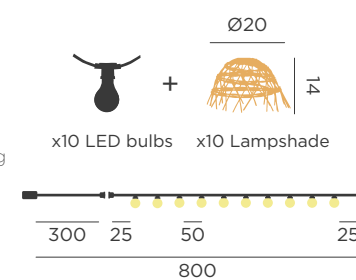

ALMA GARLAND

+ + **CABLE & SOLAR & RECHARGEABLE BATTERY**

REF: LUMALM800XXSCNW

- IP44 Outdoor & Indoor use
- Solar + Rechargeable Battery Electric Charge + Cable
- Warm Light (included)
- 35 lumens per bulb
- Connectable (Output cable)

- Solar panel included
- Twilight sensor
- PVC
- Packaging: 45 x 24 x 24 cm
- Gross Weight (with packaging): 1,4 kg