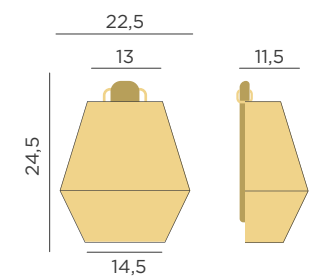

SISINE 25 WALL LAMP

RECHARGEABLE BATTERY

REF: LUMSIS025XXWLNW

- IP54 Outdoor & Indoor use
- Rechargeable Battery Electric Charge (Power adapter not included)
- Warm Light (included)
- 900 lm
- Remote control (included)

- Dimmable
- Rechargeable bulb Cherry (included)
- Seagrass
- Packaging: 21,2 x 27,2 x 16,3 cm
- Gross Weight (with packaging): 1,37kg

Dimensions (cm)