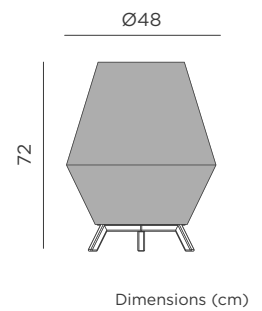

CONTA 70

RECHARGEABLE BATTERY

- IP54 Outdoor & Indoor use
- Rechargeable Battery Electric Charge (Power adapter not included)
- Warm Light (included)
- lm 900 lm
- Remote control (included)

Taupe grey | ● REF: LUMCNT070SXWLNW

- Dimmable
- Rechargeable bulb Cherry (included)
- Recycled Plastic
- Packaging: 50,4 x 50,4 x 74 cm
- Gross Weight (with packaging): 4,3kg