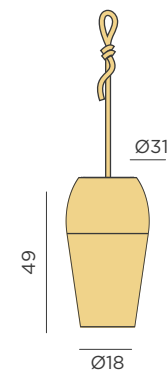

- Rechargeable bulb Cherry (included)
- Hanging product
- Rope: 300cm
- Rattan
- Packaging: 32,8 X 32,8 X 51,5 cm
- Gross Weight (with packaging): 1,95kg

Dimensions (cm)

CONTA HANG BATTERY

RECHARGEABLE BATTERY