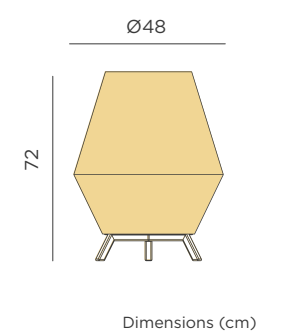

- M** Seagrass
- 📦 Packaging: 50,4 x 50,4 x 74 cm
- 📦 Gross Weight (with packaging): 4kg

Bossa

BOSSA 30

BOSSA HANG

Amalfi 50 | 80

BOSSA 30

JUTE CABLE

- IP20 Indoor use
- Cable: 150 cm
- 💡 E27 bulb not included
- 🔘 On / Off Button