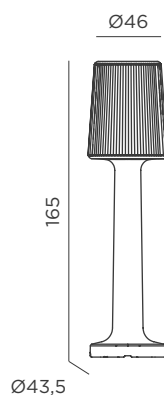

REF: LUMCR165OCNW

- M Polyethylene
- Packaging: 46,4 x 46,4 x 165,5 cm
- Gross Weight (with packaging): 9,5kg

Dimensions (cm)