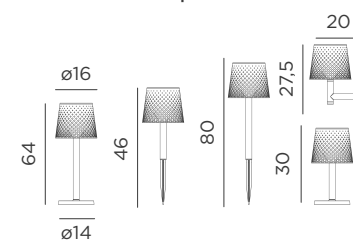

GRETA

SOLAR & RECHARGEABLE BATTERY

IP65 Outdoor & Indoor use

Solar + Rechargeable Battery Electric Charge (Power adapter not included)

Warm Light (included)

100 lm

Twilight sensor

Touch control

Recycled Plastic

Packaging: 23,5 x 22 x 16,5 cm

Gross Weight (with packaging): 0,7kg

White | REF: LUMGRE080BXSNNW

Black | REF: LUMGRE080NXSNNW

5 lamps in 1