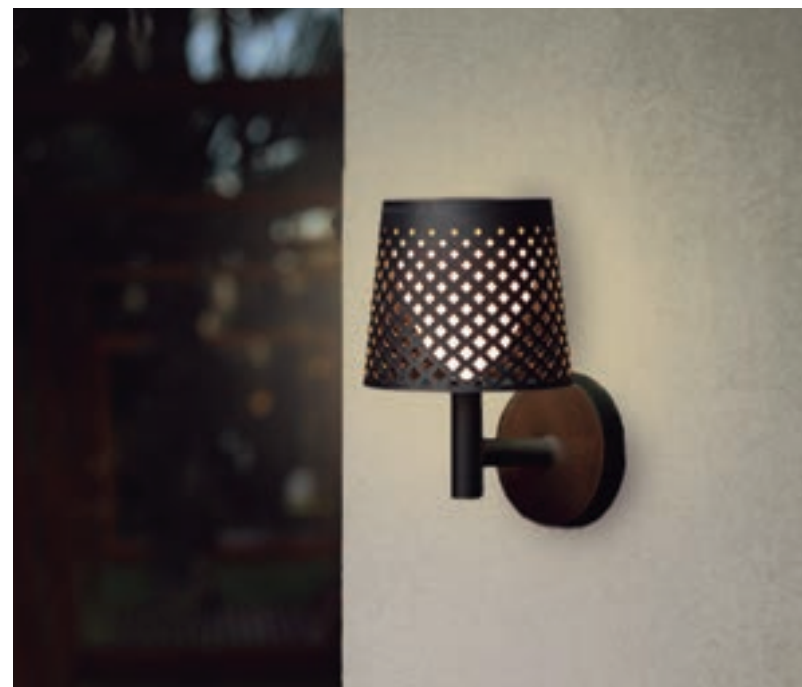

Greta

GRETA

SOLAR & RECHARGEABLE BATTERY

IP65 Outdoor & Indoor use

Solar + Rechargeable Battery Electric Charge (Power adapter not included)

Warm Light (included)

100 lm

Twilight sensor

Touch control

Recycled Plastic

Packaging: 23,5 x 22 x 16,5 cm

Gross Weight (with packaging): 0,7kg

White | REF: LUMGRE080BXSNNW

Black | REF: LUMGRE080NXSNNW

5 lamps in 1

Dimensions (cm)

MADE OF RECYCLED MATERIALS