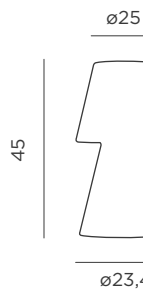

- Dimmable
- Led tube lighting (included)
- Polyethylene
- Packaging: 26 x 26 x 48 cm
- Gross Weight (with packaging): 1,7kg

Dimensions (cm)

CABLE

REF: LUMLL045OFNW

- IP65 Outdoor & Indoor use
- White Light (included)
- 600 lm