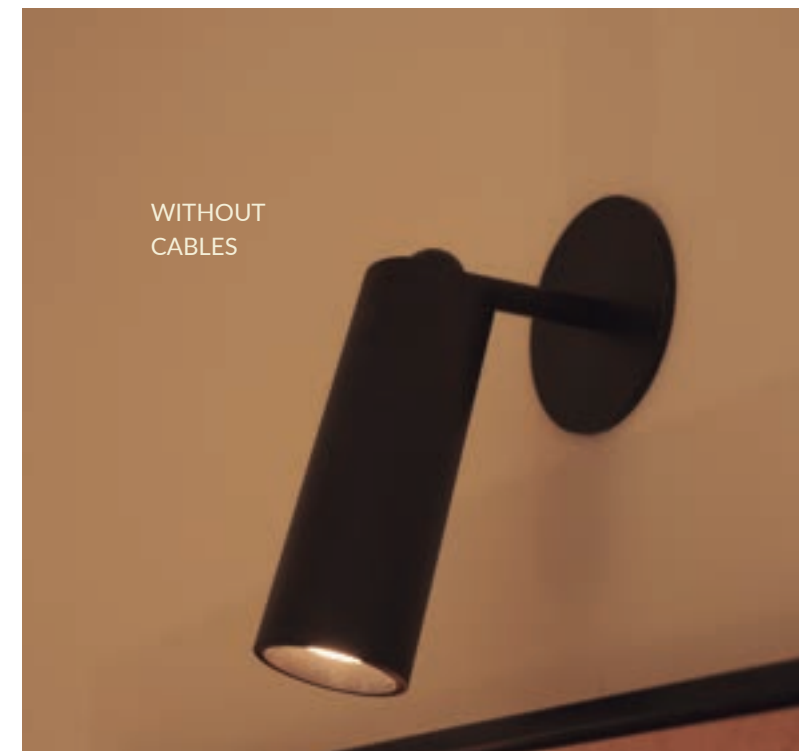

Roll 4

ROLL 4

RECHARGEABLE BATTERY

- IP20 Indoor use
- Rechargeable Battery Electric Charge (Power adapter not included)
- Warm Light (included)
- 300 lm
- Dimmable
- Hanging product
- Magnetic Anchor
- Without electrical installation
- Easy Installation (Adhesive Pads or Screws)
- ABS
- Packaging: 7,7 x 5,4 x 13 cm
- Gross Weight (with packaging): 0,25kg

Black | ● REF: LUMROLO40NXWLNW
White | ○ REF: LUMROLO40BXWLNW

Dimensions (cm)

Compatible with Magnetic Hanging Roll Accessory (sold separately) | pag 190