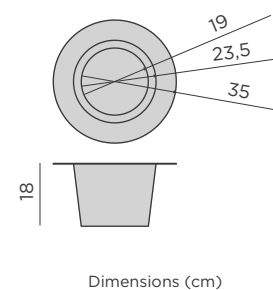

Outdoor & Indoor use

- M Aluminium
- 📦 Packaging: 35 x 18 x 35 cm
- 📊 Gross Weight (with packaging): 5kg

PALMA COOLER

REF: LUMCLP035XXNLNW

Outdoor & Indoor use

- M Aluminium
- 📦 Packaging: 35 x 18 x 35 cm
- 📊 Gross Weight (with packaging): 2,42kg