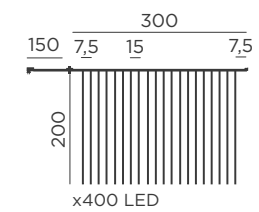

LUCEO 3X2

CABLE

REF: LUMLUC320XXOCNW

- IP44 Outdoor & Indoor use
- Warm Light (included)
- NA
- Connectable

- PVC | Transparent cable
- Packaging: 18 x 18 x 10 cm
- Gross Weight (with packaging): 0,71kg