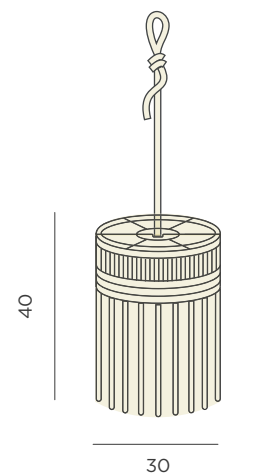

White | REF: LUMMKNO40XXWLNW

- Rechargeable bulb Cherry included
- Hanging product
- Rope: 300 cm
- Cotton
- Packaging: 32 x 32 x 12 cm
- Gross Weight (with packaging): 1kg

Dimensions (cm)

Edy

EDY G125

RECHARGEABLE BATTERY