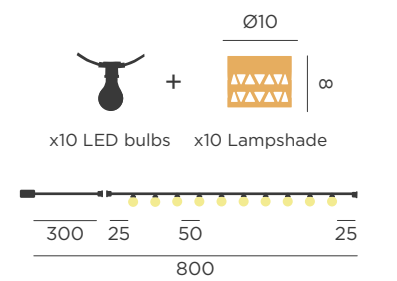

JUTE CABLE

REF: LUMALB800XXOCNW

- IP44 Outdoor & Indoor use
- Warm Light (included)
- 35 lm (lumens per bulb)
- Connectable

- M Esparto | Jute cable
- Packaging: 31 x 21,5 x 20,5 cm
- Gross Weight (with packaging): 0,8kg