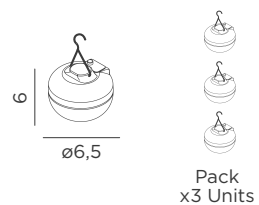

White | REF: LUMCHE060BXWLNW

- Hanging product
- Magnetic surface
- Recycled Plastic
- Packaging: 23 x 9 x 6,3 cm
- Gross Weight (with packaging): 0,4kg

Dimensions (cm)

MADE OF RECYCLED MATERIALS

Coco

COCO