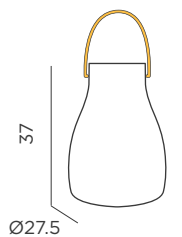

KURBY 38 PLAY

RECHARGEABLE BATTERY

REF: LUMKR038PLNW

- Outdoor & Indoor use
- Rechargeable Battery Electric Charge (Power adapter not included)
- White Light (included)
- RGB Light (included)
- 45 lm
- Remote control (included)
- Dimmable
- Play Music
- x1 Speaker
- Polyurethane | Vegan leather handle
- Packaging: 28 x 28 x 38,5 cm
- Gross Weight (with packaging): 2kg

Dimensions (cm)