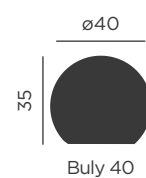

BULY 40

CABLE

REF: LUMBLLO40XXICNW

- IP20 Indoor use
- 💡 Warm light (bulb included)
- lm 600 lm
- 🔘 On / Off Button

- M Polyethylene
- 📦 Packaging: 36,8 x 40,3 x 40,3 cm
- 📦 Gross Weight (with packaging): 2kg