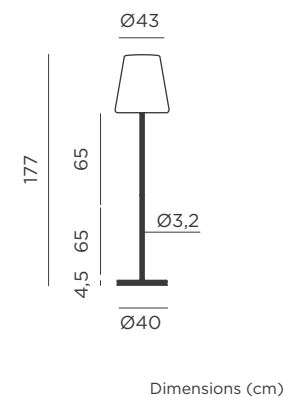

Lola Slim 180

LOLA SLIM 180

SOLAR & RECHARGEABLE BATTERY

- IP65 Outdoor & Indoor use
- Solar + Rechargeable Battery Electric Charge (Power adapter not included)
- Warm Light (included)
- White Light (included)
- RGB Light (included)
- Im 600 lm
- Remote control (included)
- Dimmable
- Twilight sensor
- **M** Lacquered Iron | Polyethylene
- Packaging: 47 x 54 x 58,5 cm
- Gross Weight (with packaging): 19,64kg

- Rose gold | ● **REF: LUMLLS180RGSSNW**
- Brass | ● **REF: LUMLLS180BRSSNW**