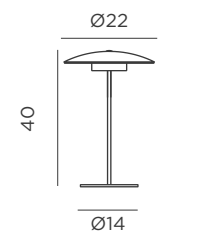

SARDINIA 40

RECHARGEABLE BATTERY

- IP44 Outdoor & Indoor use
- Rechargeable Battery Electric Charge (Power adapter not included)
- Warm Light (included)
- lm 700 lm
- Touch control
- M Lacquered Iron
- Packaging: 24 x 40,5 x 5,5 cm
- Gross Weight (with packaging): 1,4kg

White | ○ REF: LUMSDN040BXWLNW
Anthracite | ● REF: LUMSDN040ANWLNW

Dimensions (cm)