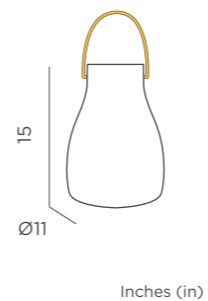

 Remote control (included)

 Dimmable

 Play Music

 x1 Speaker

 Polyurethane | Vegan leather handle

 Gross Weight (with packaging): 3.96Lbs