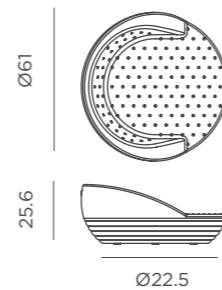

White Formentera mattress | 55 x 44 x 3 in

**REF: MOBCNF140BXNLNW**

White Formentera pillow | 19.7 x 19.7 in

**REF: MOBCNC050BXNLNW**

White Formentera pillow | 23.6 x 23.6 in

**REF: MOBCNR060BXNLNW**

Inches (in)