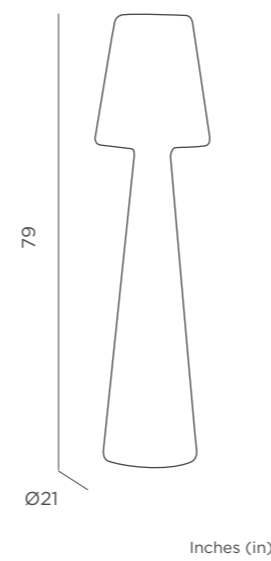

Lola 200

LOLA 200

CABLE

REF: LUMLL200OFNW

- IP65 Outdoor & Indoor use
- White Light (included)
- lm 2.200 lm

- Led tube lighting (included)
- M Polyethylene
- Gross Weight (with packaging): 27.5Lbs