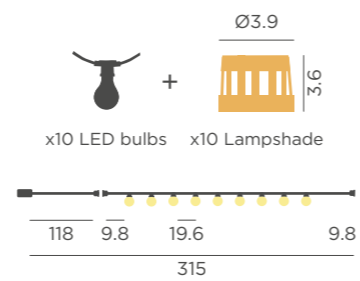

AURORA | NATURE COLLECTION

SOLAR & RECHARGEABLE BATTERY

- IP44 Outdoor & Indoor use
- Solar + Rechargeable Battery (driver not included)
- Warm Light (included)
- 35 lm (lumens per bulb)

REF: LUMAUR800XXSLNW

- Solar panel included
- Jute
- Gross Weight (with packaging): 3.08Lbs