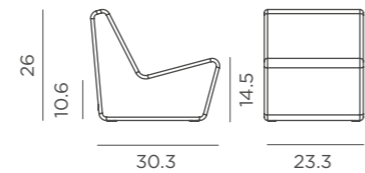

## TARIDA SIT

○ WHITE OPAQUE COLOUR

REF: MOBTD566ARMBXNW

**M** 80% PVC, 18% PES, 2% PU | Steel arms  
**📦** Gross Weight (with packaging): 18.7Lbs

Pillow included

Inches (in)