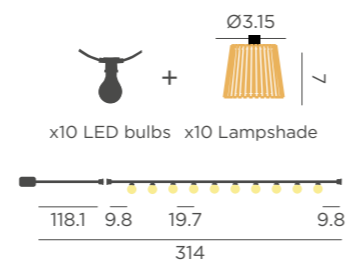

Okinawa

OKINAWA GARLAND | NATURE COLLECTION

SOLAR & RECHARGEABLE BATTERY

REF: LUMOLbs800XSL-

- Outdoor & Indoor use
- Solar +Rechargeable Battery Electric Charge (driver not included)
- Warm Light (included)
- 18 lm (lumens per bulb)

- Solar panel included
- Bamboo | Jute cable
- Gross Weight (with packaging): 2.2Lbs