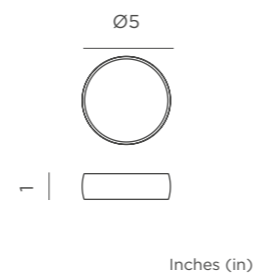

Papaya 12

PAPAYA 12

☰ MAGNETIC RECHARGEABLE BATTERY

REF: LUMPPY012XXWLNW

- IP68 Outdoor use
- ☰ Magnetic rechargeable battery
- 💡 Warm Light (included)
- 💡 White Light (included)
- 💡 RGB Light (included)
- lm 800 lm

- 📶 Remote control (included)
- 📶 Dimmable
- 📶 Floating & submersible
- M Polycarbonate
- 📦 Gross Weight (with packaging): 1.32Lbs