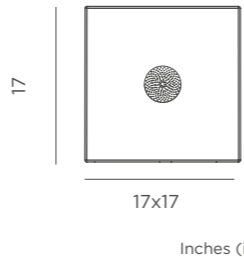

CUBY 45 PLAY

RECHARGEABLE BATTERY

- IP43 Outdoor & Indoor use
- Rechargeable Battery Electric Charge (driver not included)
- White Light (included)
- RGB Light (included)
- 45 lm
- Remote control (included)

REF: LUMCBP45WLNW

- Dimmable
- Play music
- x2 Speakers
- Polyethylene
- Gross Weight (with packaging): 11Lbs