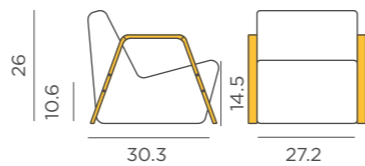

TARIDA SIT ARMS

☀️ + 🔋 SOLAR & RECHARGEABLE BATTERY

REF: MOBTD566ARMSSNW

IP65 Outdoor & Indoor use
☀️ Solar + Rechargeable Battery (driver not included)
🌞 Warm Light (included)
⚡ White Light (included)
🌈 RGB Light (included)
lm 600 lm
📱 Remote control (included)

🔊 Dimmable
🌙 Twilight sensor
☀️ Integrated solar panel
M Polyethylene | Steel arms (wood effect)
📦 Gross Weight (with packaging): 30.8Lbs

Inches (in)

TARIDA TAB

🔋 RECHARGEABLE BATTERY

REF: MOBTD30PLNW

IP43 Outdoor & Indoor use
🔋 Rechargeable Battery Electric Charge (driver not included)
⚡ White Light (included)
🌈 RGB Light (included)
lm 45 lm
📱 Remote control (included)

🔊 Dimmable
🎵 Play music
🔊 x2 Speakers
M Polyethylene | Methacrylate cover
📦 Gross Weight (with packaging): 11Lbs