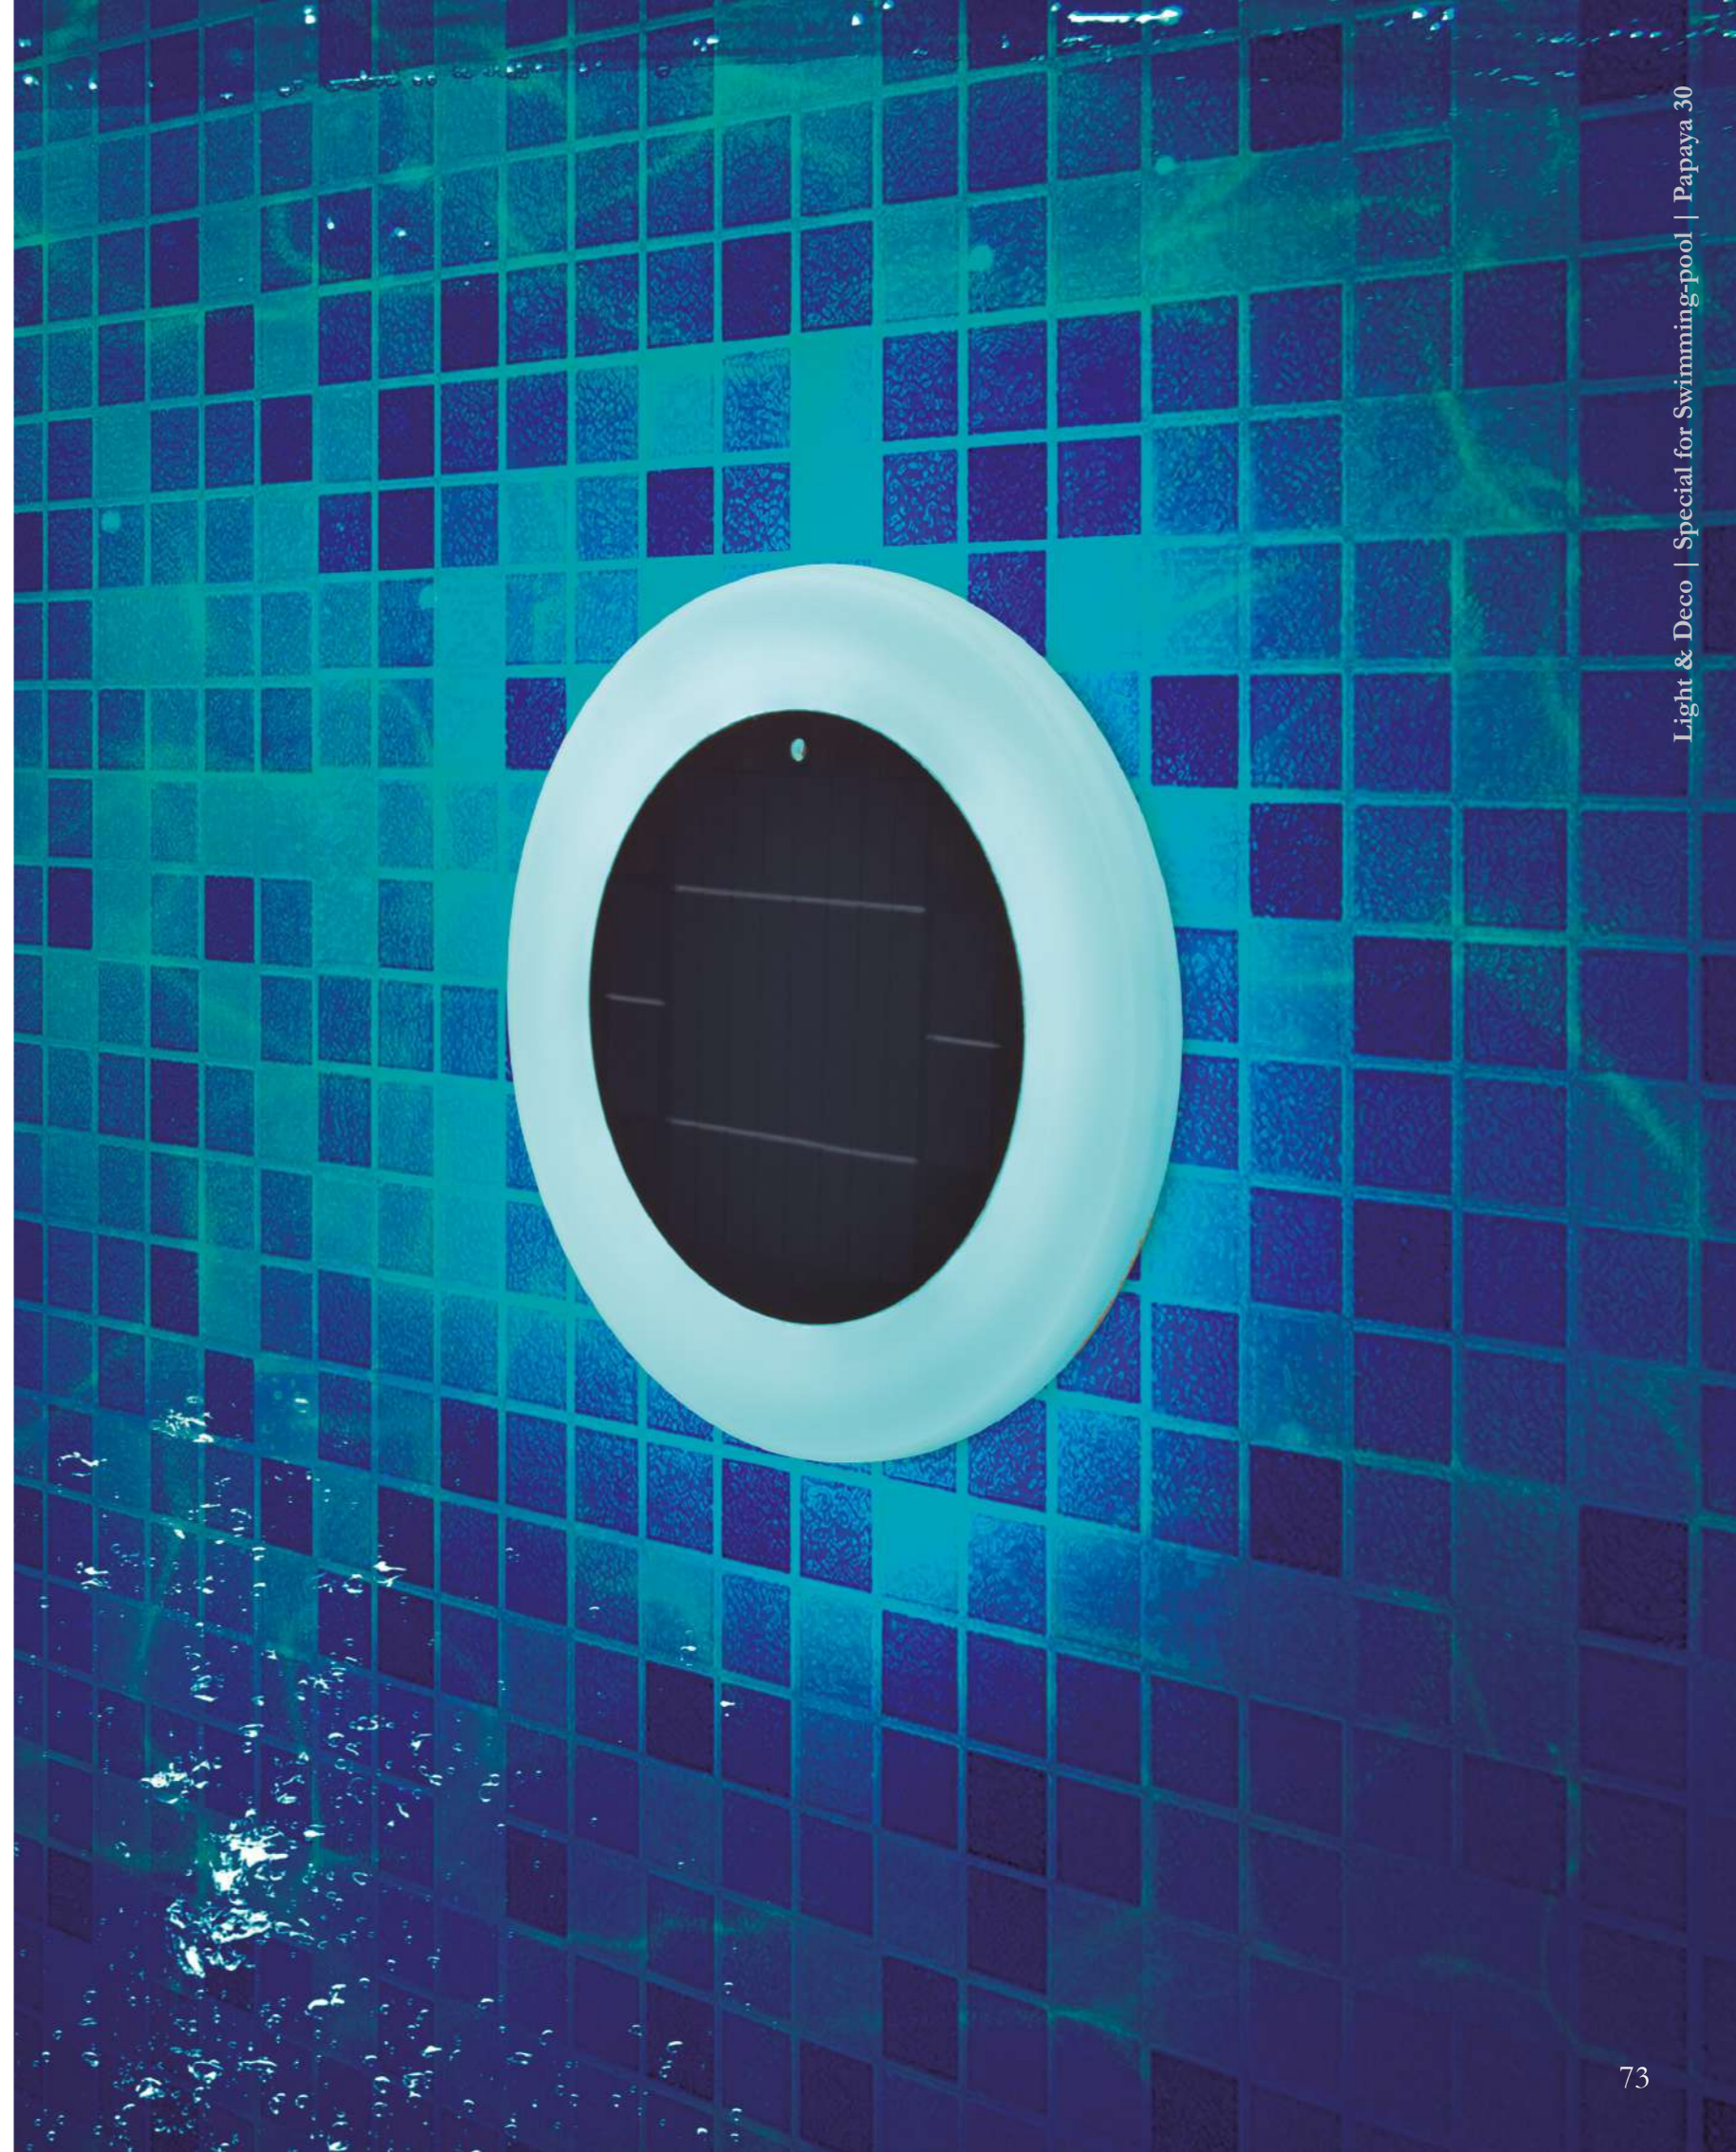

- 📶 Remote control (included)
- 📶 Dimmable
- 📶 Floating & submersible
- M Polycarbonate
- 📦 Gross Weight (with packaging): 1.32Lbs