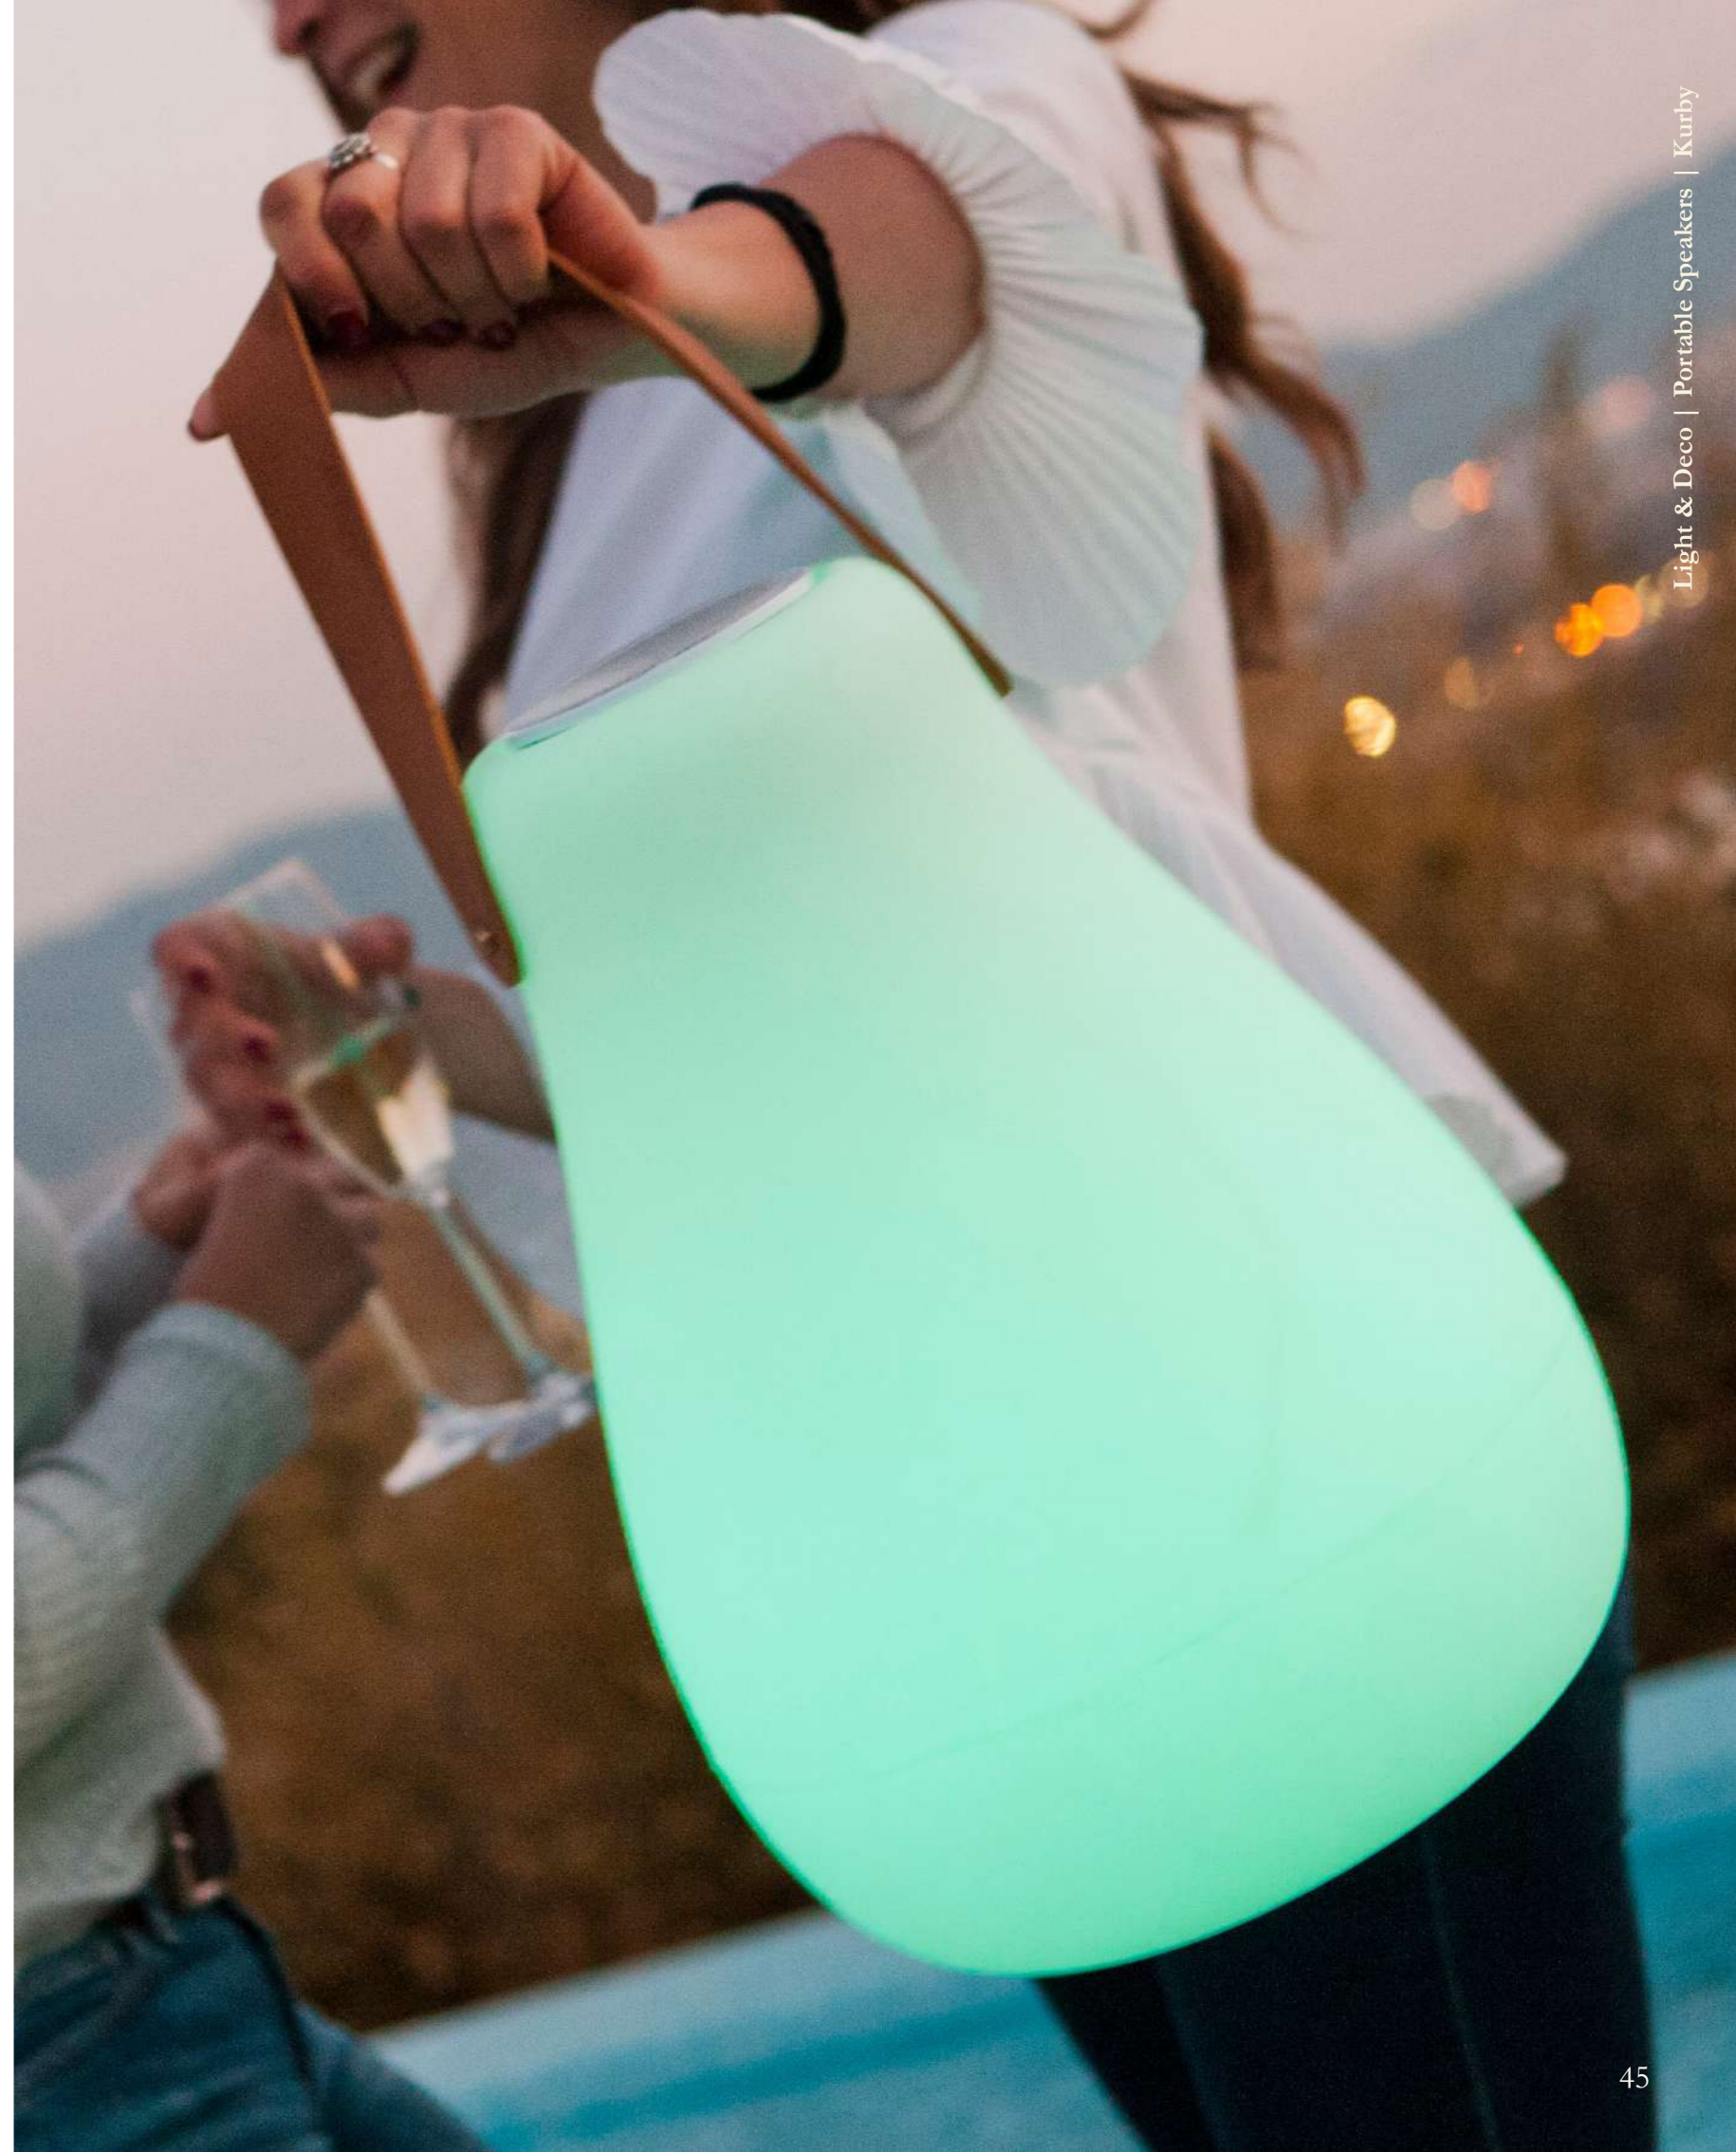

 Remote control (included)

 Dimmable

 Play Music

 x1 Speaker

 Polyurethane | Vegan leather handle

 Gross Weight (with packaging): 3.96Lbs