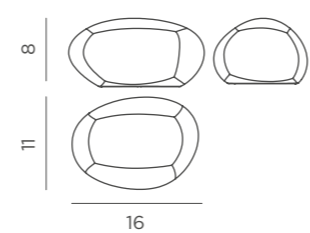

PETRA 40

SOLAR & RECHARGEABLE BATTERY

REF: LUMPT040SSNW

- Outdoor & Indoor use
- Solar + Rechargeable Battery (driver not included)
- Warm Light (included)
- White Light (included)
- RGB Light (included)
- 45 lm

- Remote control (included)
- Dimmable
- Twilight sensor
- Solar panel included
- Polyethylene
- Gross Weight (with packaging): 2.86Lbs

Inches (in)