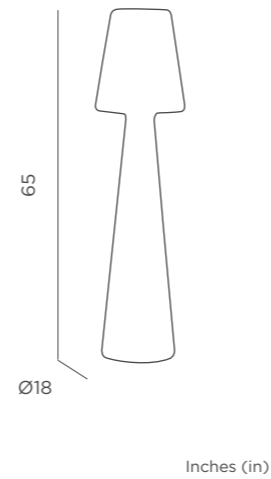

Lola 165

LOLA 165

RECHARGEABLE BATTERY

REF: LUMLL165WLNW

- IP65 Outdoor & Indoor use
- Rechargeable Battery Electric Charge (driver not included)
- White Light (included)
- RGB Light (included)
- lm 135 lm

- Remote control (included)
- Dimmable
- Led tube lighting (included)
- M Polyethylene
- Gross Weight (with packaging): 22.55Lbs

CABLE

REF: LUMLL165OFNW

- IP65 Outdoor & Indoor use
- White Light (included)
- lm 2.200 lm

- Led tube lighting (included)
- M Polyethylene
- Gross Weight (with packaging): 22.55Lbs