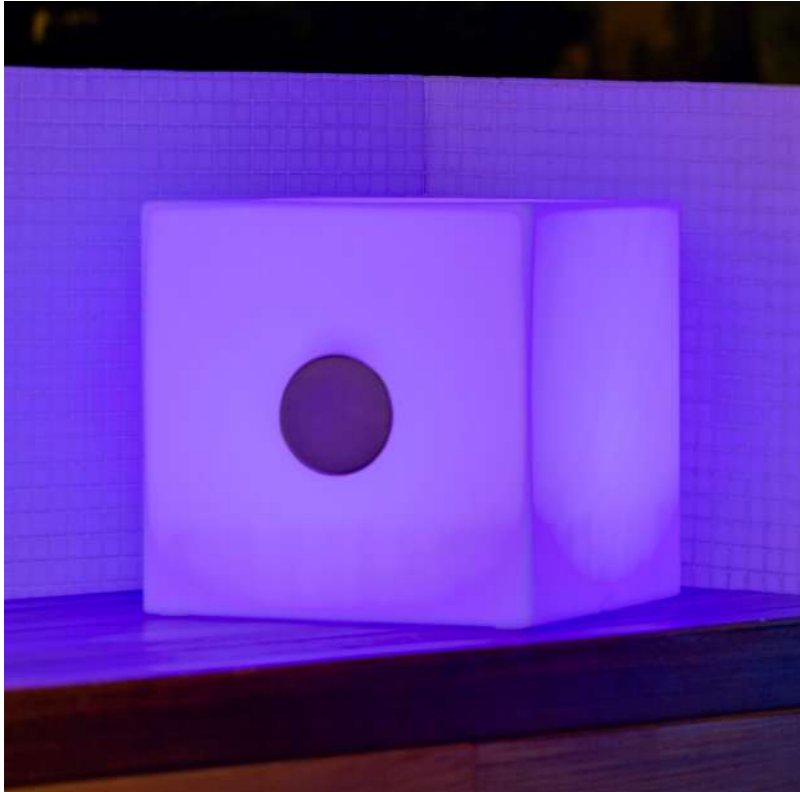

Cuby 45 Play

CUBY 45 PLAY

RECHARGEABLE BATTERY

- IP43 Outdoor & Indoor use
- Rechargeable Battery Electric Charge (driver not included)
- White Light (included)
- RGB Light (included)
- 45 lm
- Remote control (included)

REF: LUMCBP45WLNW

- Dimmable
- Play music
- x2 Speakers
- Polyethylene
- Gross Weight (with packaging): 11Lbs