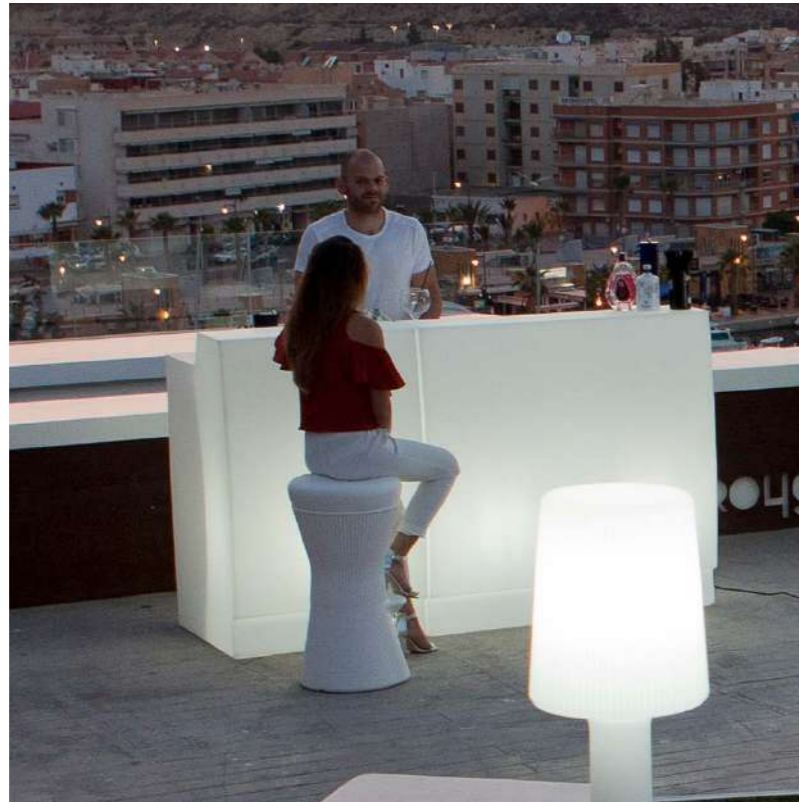

Sicilia 120