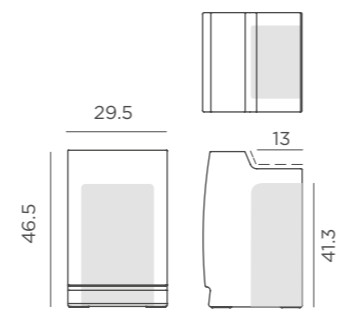

SICILIA 120

CABLE

IP65 Outdoor & Indoor use
White Light (included)
2800 lm

REF: MOBSC120OFNW

Led tube lighting (included)
M Polyethylene | Methacrylate cover
 Gross Weight (with packaging): 88Lbs

Inches (in)