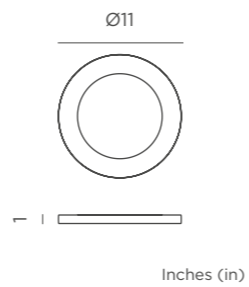

Papaya 30

PAPAYA 30

SOLAR & MAGNETIC RECHARGEABLE BATTERY

REF: LUMPPY030XXSLNW

- Outdoor use
- Solar + Magnetic rechargeable battery
- Warm Light (included)
- White Light (included)
- RGB Light (included)
- 800 lm
- Remote control (included)

- Dimmable
- Floating & submersible
- Solar panel included
- Polycarbonate
- Gross Weight (with packaging): 2.552Lbs