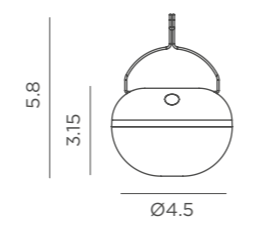

Coco

COCO

MAGNETIC PLUG

- Outdoor & Indoor use
- Magnetic Plug
- Warm Light (included)
- RGB Light (included)
- 900 lm
- Remote control (included)

White | REF: LUMCCO011BXFTNW

- Dimmable
- Hanging product
- Floating and submersible
- Recycled Plastic
- Gross Weight (with packaging): 1.1Lbs