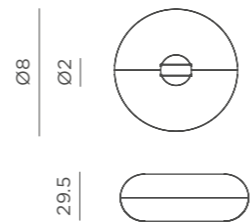

Lima

LIMA

RECHARGEABLE BATTERY

- Outdoor & Indoor use
- Rechargeable Battery Electric Charge (driver not included)
- Warm Light (included)
- RGB Light (included)
- 900 lm

White | ☐ REF: LUMLMA020BXWLNW

- Magnetic surface
- Remote control (included)
- Dimmable
- Recycled Plastic
- Gross Weight (with packaging): 1Lbs