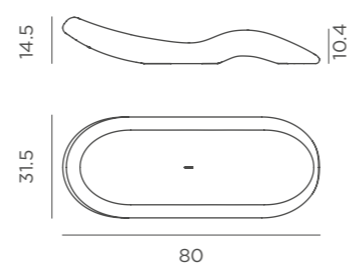

Rasa

RASA | WHITE OPAQUE COLOUR

White | REF: MOBRASABXNW

- **M** Polyethylene
- Gross Weight (with packaging): 33Lbs