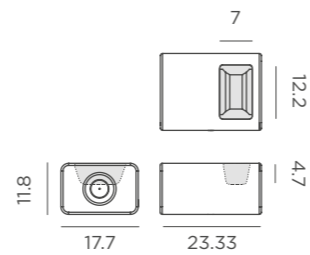

Inches (in)

○ WHITE OPAQUE COLOUR

REF: MOBTD30BXNW

M Polyethylene | Methacrylate cover
📦 Gross Weight (with packaging): 11Lbs