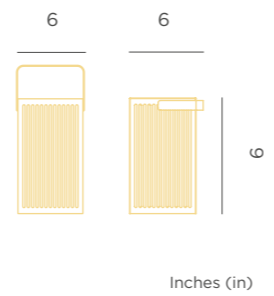

Okinawa Lantern

Light & Deco | Decorative | Okinawa Lantern

OKINAWA LANTERN | NATURE COLLECTION

☀️ + 🔋 SOLAR & RECHARGEABLE BATTERY

REF: LUMOKLO24XXSLNW

- IP54 Outdoor & Indoor use
- ☀️ Solar + Rechargeable Battery (driver not included)
- 💡 Warm Light (included)
- lm 900 lm
- 📶 Remote control (included)

- 📶 Dimmable
- 🔋 Rechargeable bulb Cherry (included)
- ☀️ Integrated solar panel
- M Bamboo | Metal Handle (anthracite colour)
- 📦 Gross Weight (with packaging): 1.98Lbs