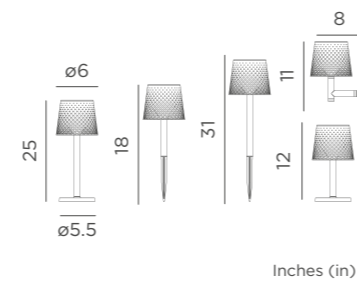

GRETA

SOLAR & RECHARGEABLE BATTERY

- IP65 Outdoor & Indoor use
- Solar + Rechargeable Battery (driver not included)
- Warm Light (included)
- 100 lm
- Twilight sensor
- Touch control
- Recycled Plastic
- Gross Weight (with packaging): 1.7Lbs

Black | ● REF: LUMGRE080NXSWNW

5 lamps in 1