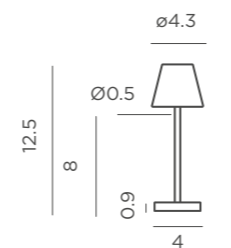

Lola Slim 30

LOLA SLIM 30

🔋 RECHARGEABLE BATTERY

- IP44 Outdoor & Indoor use
- 🔋 Rechargeable Battery Electric Charge (driver not included)
- 💡 Warm Light (included)
- lm 260 lm
- 📶 Dimmable
- 👉 Touch control
- M PP Difusor | Metal
- 📦 Gross Weight (with packaging): 0.715Lbs

- Anthracite | ● REF: LUMLLS030ANWLNW
- Brass | ● REF: LUMLLS030BRWLNW

Inches (in)