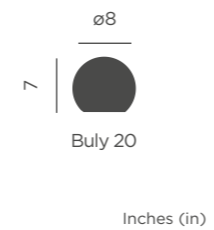

BULY 20

SOLAR

REF: LUMBLO20SANW

- Outdoor use
- Solar Charge
- White Light (included)
- 16 lm

- Twilight sensor
- Floating, not submersible
- Polyethylene
- Gross Weight (with packaging): 1.87Lbs