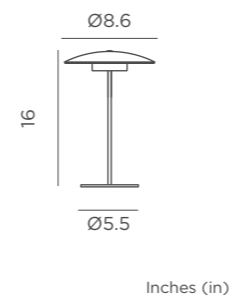

SARDINIA 40

RECHARGEABLE BATTERY

- IP44 Outdoor & Indoor use
- Rechargeable Battery Electric Charge (driver not included)
- Warm Light (included)
- lm 700 lm
- Touch control
- M Lacquered Iron
- Gross Weight (with packaging): 3.08Lbs

- White | ○ REF: LUMSDN040BXWLNW
- Anthracite | ● REF: LUMSDN040ANWLNW