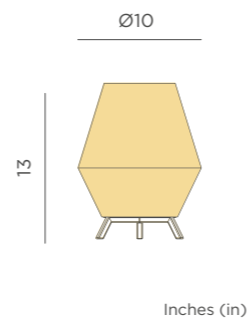

Sisine 30

SISINE 30 | NATURE COLLECTION

RECHARGEABLE BATTERY

REF: LUMSIS030XXWLNW

- Outdoor & Indoor use
- Rechargeable Battery Electric Charge (driver not included)
- Warm Light (included)
- 900 lm
- Remote control (included)

- Dimmable
- Rechargeable bulb Cherry (included)
- Rattan
- Gross Weight (with packaging): 3.014Lbs