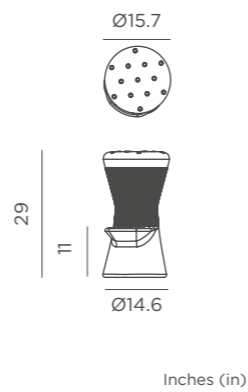

☐ WHITE OPAQUE COLOUR

REF: MOBCF074BXNW

- Polyethylene
- Gross Weight (with packaging): 12.1Lbs