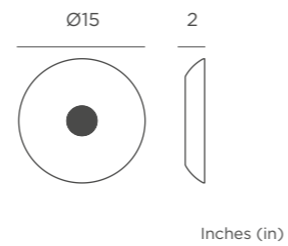

Play Disk 40

PLAY DISK 40

RECHARGEABLE BATTERY

- IP67 Outdoor & Indoor use
- Rechargeable Battery Electric Charge (driver not included)
- RGB Light (included)
- 900 lm
- Remote control (included)
- Dimmable

REF: LUMPDK040XXPLNW

- Play Music
- Floating, not submersible
- Polyethylene
- Gross Weight (with packaging): 4.4Lbs
- Up to two Play Disk can be connected

coco | FLOATING PORTABLE LIGHT BULB | + INFO PAG 54.