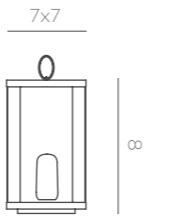

SIROCO 30

RECHARGEABLE BATTERY

- IP54 Outdoor & Indoor use
- Rechargeable Battery Electric Charge (driver not included)
- Warm Light Mode
- Flame effect led light Mode
- 200 lm

REF: LUMSRC030BXWLNW

- Remote control (included)
- Dimmable
- Candy lamp (included)
- Lacquered Iron (black colour)
- Gross Weight (with packaging): 1.9Lbs