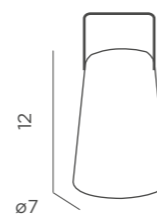

NÓMADA 30 PLAY

RECHARGEABLE BATTERY

REF: LUMNM032PLNW

- Outdoor & Indoor use
- Rechargeable Battery Electric Charge (driver not included)
- White Light (included)
- RGB Light (included)
- 45 lm
- Remote control (included)

- Dimmable
- Play Music
- x1 Speaker
- Polyamide | Metal Handle
- Gross Weight (with packaging): 2.83Lbs